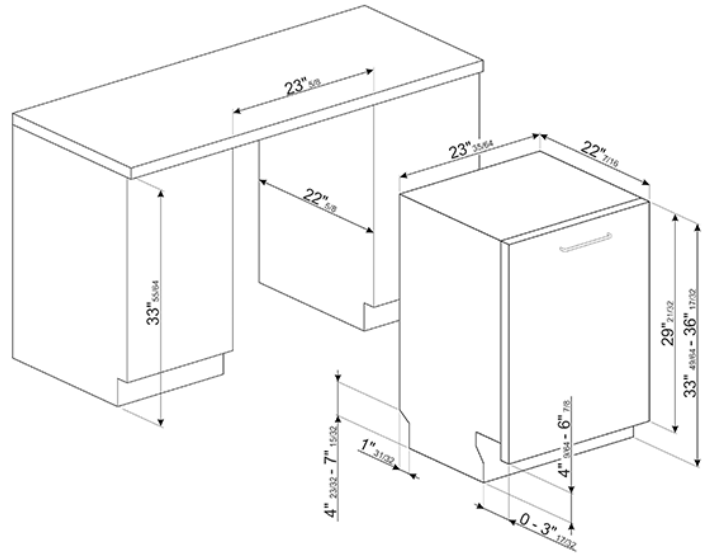

24" Pre-Finished Dishwasher with Finger
Print Proof Stainless Steel, Maxi-Height Door
and Professional Handle
EAN13: 8017709237158

- Full-size tub • Hidden electronic control panel • Self-balancing door • Hinges: Self balancing • Adjustable feet: 7cm, from 860 to 930 mm • 5 wash cycles including crystal washing + 5 quick programmes • Soak, Crystal, Daily, Quick 27 min, ECO Quick, Delicate and Quick, Normal Quick, • Stainless steel tub and filter • Concealed heating element • **1/2 load FlexiZone option (varied distribution)** • **Quick Time option** • Flexi tabs option • **Delay timer option: up to 24 hours, with automatic soak** • 5 temperatures: 100°F, 113°F, 122°F, 149°F, 158°F • Salt and rinse aid refill indicators • Orbital Wash System • Complete Water Leak Protection System • **Total "AquaStop" Water Protection System** • **Water softener with electronic setting** • **Turbidity sensor Aquatest** • 13 place settings • Gray baskets • Wirehandle • **Third upper basket for cutlery: FlexiDuo** • Upper Basket: With central fixed racks • Height adjustment of the upper basket: On three horizontal levels • Largest loadable dish upper basket: 23,5 cm • Lower Basket: With single foldable rack • Largest loadable dish lower basket: 35 cm • Display: Delayed start, Programme time indicator, Time to end indication • Noise level: 47dB (A) • Energy Star-rated • Height leveling legs • Voltage rating: 120V - 60Hz • Nominal power: 13Amps - 1800W • Voltage 110-120V: Frequency 60Hz. • Water usage: normal/short cycle: 3.17/ 2.38 gal