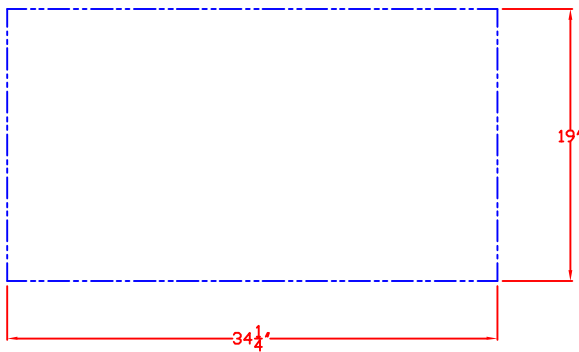

10/26/11

LYNX 36 IN. STORAGE ACCESSORY MODEL LSA36 W/ DIMENSIONS

ISLAND CUTOUT
IN BLUE

FRONT VIEW

SIDE VIEW

10/26/11

LYNX 36 IN. STORAGE ACCESSORY
MODEL LSA36
ISLAND CUTOUT

ISLAND CUTOUT
IN BLUE

TOP VIEW

FRONT VIEW

SIDE VIEW