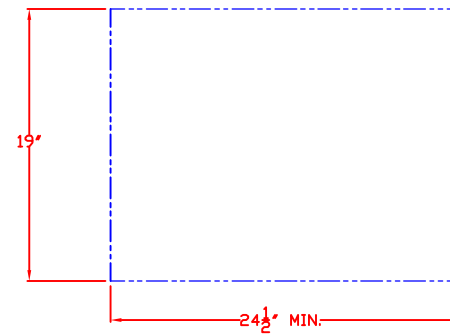

10/26/11

LYNX 36 IN. STORAGE ACCESSORY MODEL LSA36 W/ DIMENSIONS

ISLAND CUTOUT
IN BLUE

FRONT VIEW

SIDE VIEW

10/26/11

LYNX 36 IN. STORAGE ACCESSORY
MODEL LSA36
ISLAND CUTOUT

ISLAND CUTOUT
IN BLUE

TOP VIEW

FRONT VIEW

SIDE VIEW