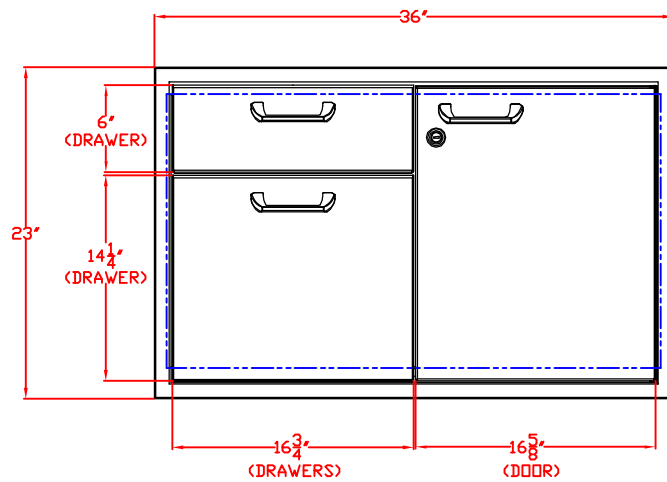

10/26/11

LYNX 36 IN. STORAGE ACCESSORY MODEL LSA36 W/ DIMENSIONS

ISLAND CUTOUT
IN BLUE

FRONT VIEW

SIDE VIEW

10/26/11

LYNX 36 IN. STORAGE ACCESSORY
MODEL LSA36
ISLAND CUTOUT

ISLAND CUTOUT
IN BLUE

TOP VIEW

FRONT VIEW

SIDE VIEW