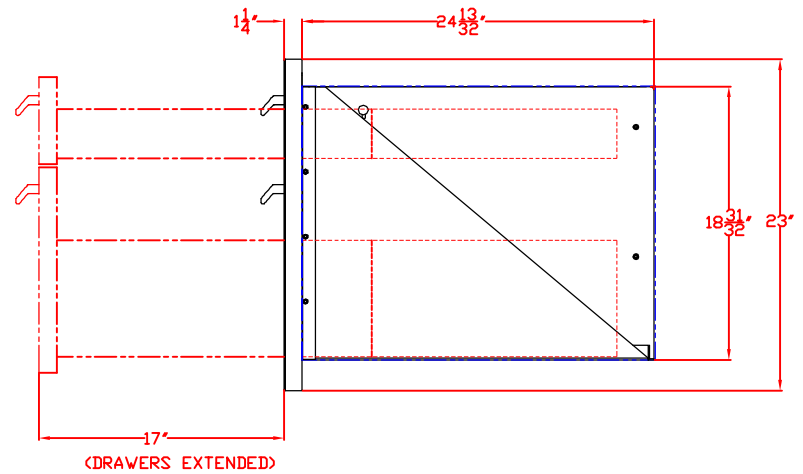

10/26/11

LYNX 36 IN. STORAGE ACCESSORY MODEL LSA36 W/ DIMENSIONS

ISLAND CUTOUT
IN BLUE

FRONT VIEW

SIDE VIEW

10/26/11

LYNX 36 IN. STORAGE ACCESSORY
MODEL LSA36
ISLAND CUTOUT

ISLAND CUTOUT
IN BLUE

TOP VIEW

FRONT VIEW

SIDE VIEW