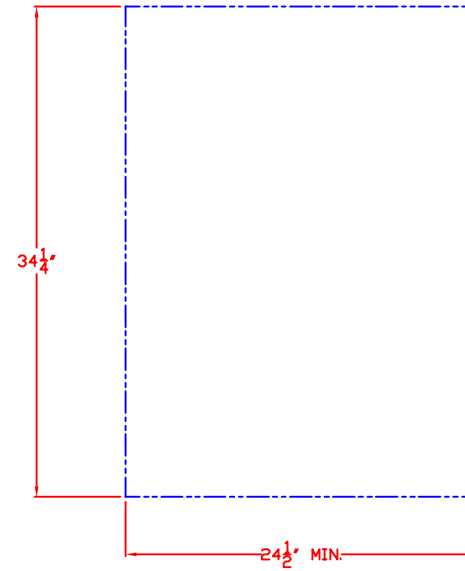

10/26/11

LYNX 36 IN. STORAGE ACCESSORY MODEL LSA36 W/ DIMENSIONS

ISLAND CUTOUT
IN BLUE

FRONT VIEW

SIDE VIEW

10/26/11

LYNX 36 IN. STORAGE ACCESSORY
MODEL LSA36
ISLAND CUTOUT

ISLAND CUTOUT
IN BLUE

TOP VIEW

FRONT VIEW

SIDE VIEW