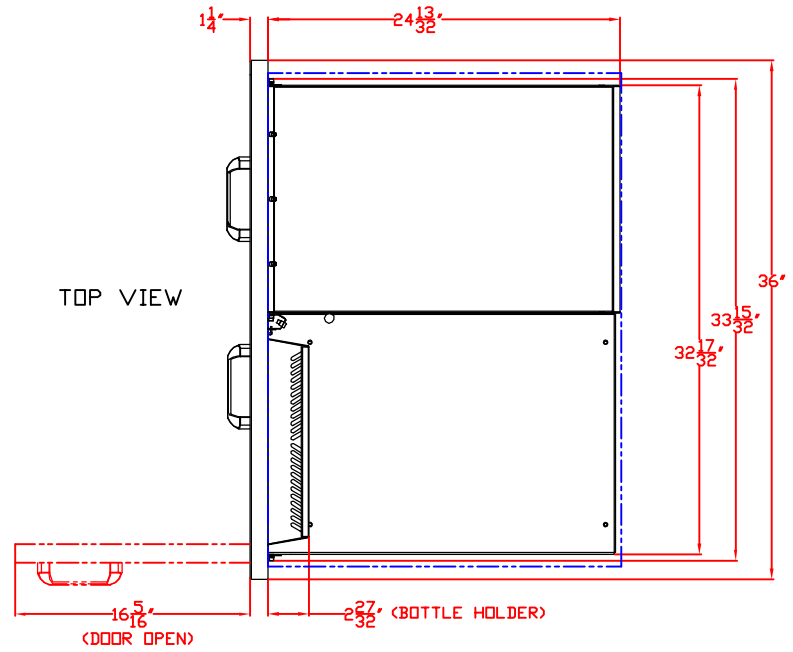

10/26/11

LYNX 36 IN. STORAGE ACCESSORY MODEL LSA36 W/ DIMENSIONS

ISLAND CUTOUT
IN BLUE

FRONT VIEW

SIDE VIEW

10/26/11

LYNX 36 IN. STORAGE ACCESSORY
MODEL LSA36
ISLAND CUTOUT

ISLAND CUTOUT
IN BLUE

TOP VIEW

FRONT VIEW

SIDE VIEW