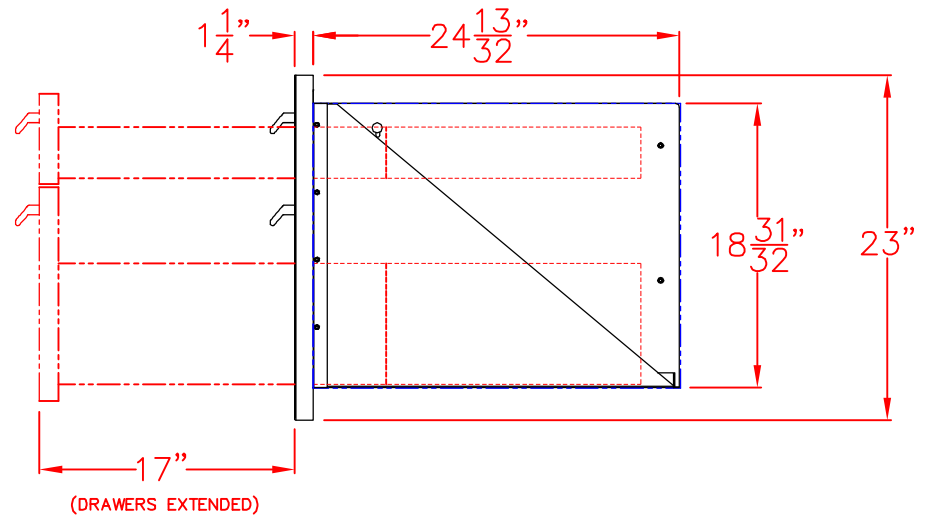

# LYNX 42 IN. STORAGE ACCESSORY MODEL LSA42 W/ DIMENSIONS

ISLAND CUTOUT  
IN BLUE

10/12/15

LYNX 42 IN. STORAGE ACCESSORY  
MODEL LSA42  
ISLAND CUTOUT

ISLAND CUTOUT  
IN BLUE

FRONT VIEW

SIDE VIEW