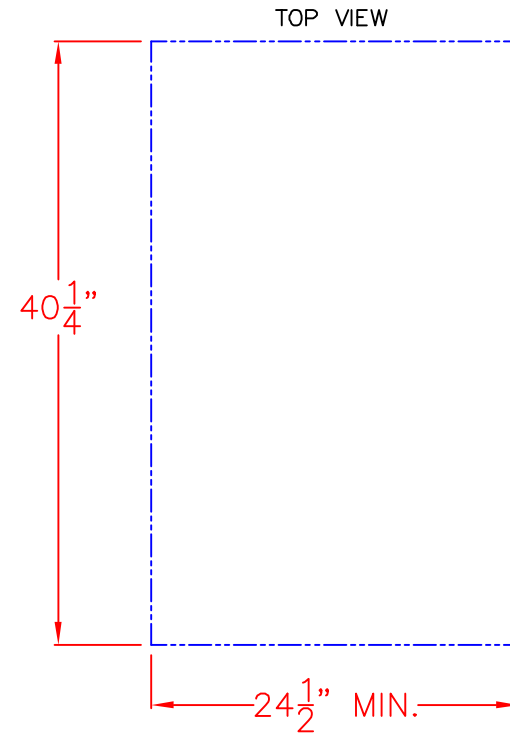

# LYNX 42 IN. STORAGE ACCESSORY MODEL LSA42 W/ DIMENSIONS

ISLAND CUTOUT  
IN BLUE

10/12/15

LYNX 42 IN. STORAGE ACCESSORY  
MODEL LSA42  
ISLAND CUTOUT

ISLAND CUTOUT  
IN BLUE

FRONT VIEW

SIDE VIEW