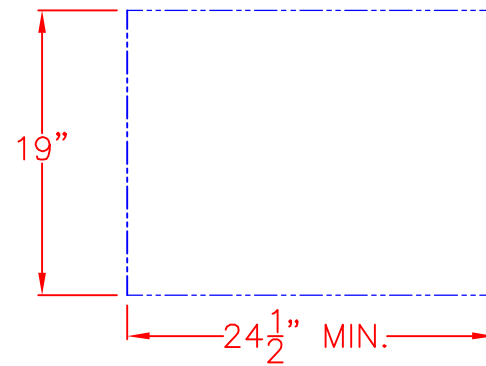

# LYNX 42 IN. STORAGE ACCESSORY MODEL LSA42 W/ DIMENSIONS

ISLAND CUTOUT  
IN BLUE

10/12/15

LYNX 42 IN. STORAGE ACCESSORY  
MODEL LSA42  
ISLAND CUTOUT

ISLAND CUTOUT  
IN BLUE

FRONT VIEW

SIDE VIEW