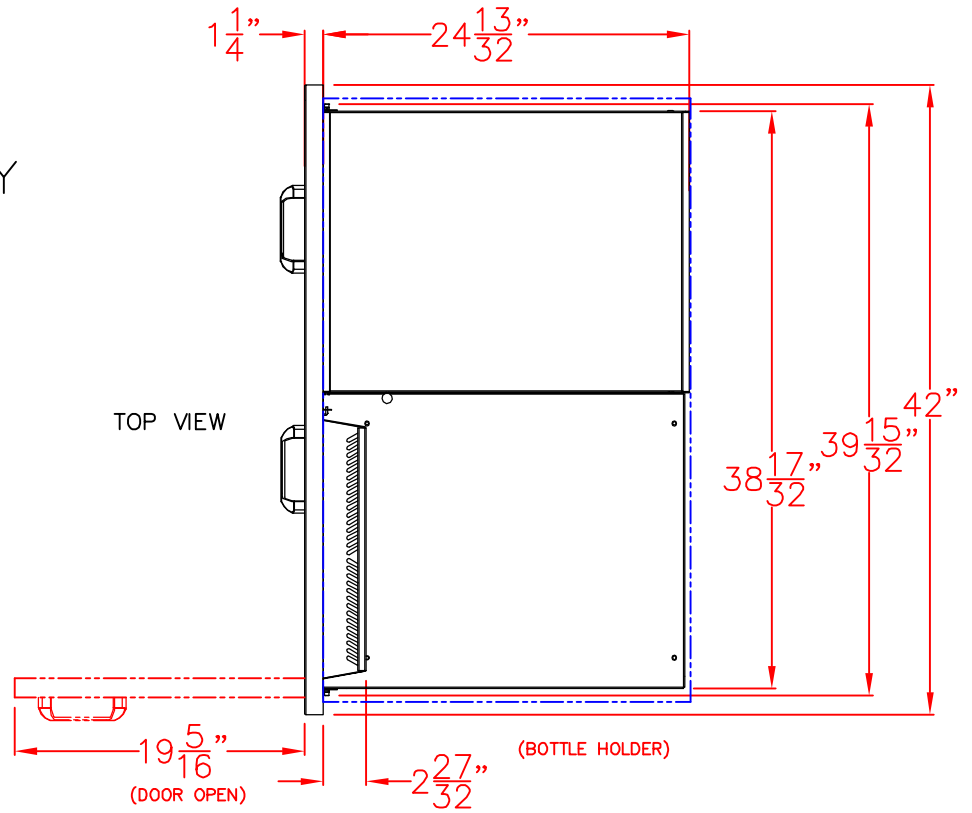

# LYNX 42 IN. STORAGE ACCESSORY MODEL LSA42 W/ DIMENSIONS

ISLAND CUTOUT  
IN BLUE

10/12/15

LYNX 42 IN. STORAGE ACCESSORY  
MODEL LSA42  
ISLAND CUTOUT

ISLAND CUTOUT  
IN BLUE

FRONT VIEW

SIDE VIEW