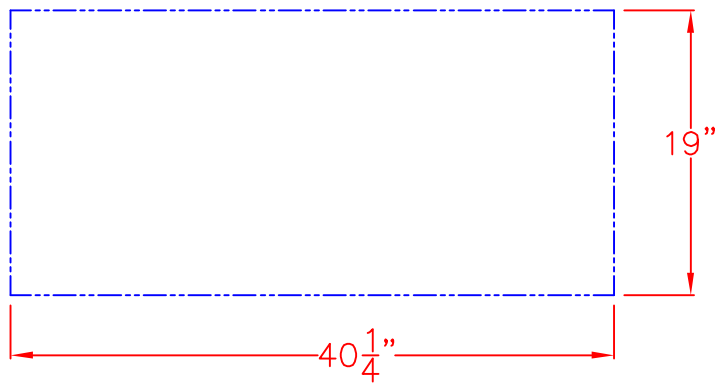

# LYNX 42 IN. STORAGE ACCESSORY MODEL LSA42 W/ DIMENSIONS

ISLAND CUTOUT  
IN BLUE

10/12/15

LYNX 42 IN. STORAGE ACCESSORY  
MODEL LSA42  
ISLAND CUTOUT

ISLAND CUTOUT  
IN BLUE

FRONT VIEW

SIDE VIEW