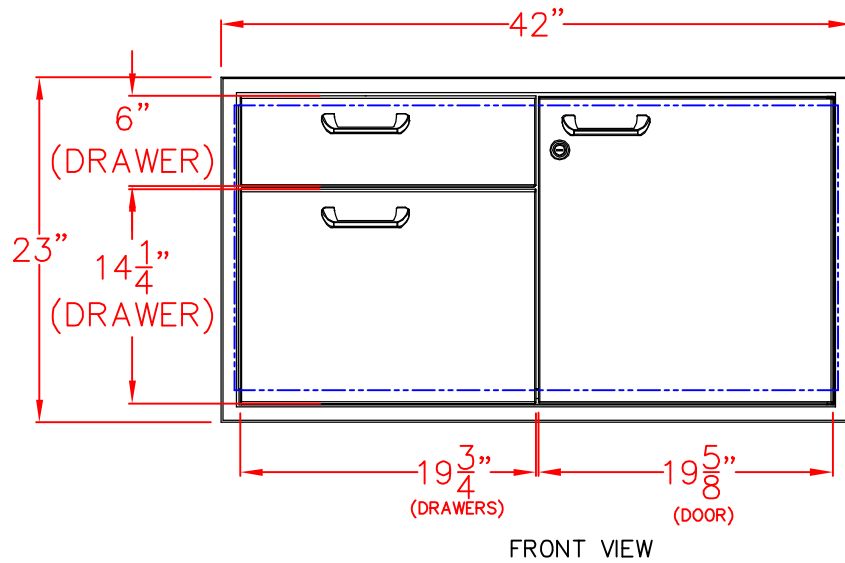

# LYNX 42 IN. STORAGE ACCESSORY MODEL LSA42 W/ DIMENSIONS

ISLAND CUTOUT  
IN BLUE

10/12/15

LYNX 42 IN. STORAGE ACCESSORY  
MODEL LSA42  
ISLAND CUTOUT

ISLAND CUTOUT  
IN BLUE

FRONT VIEW

SIDE VIEW