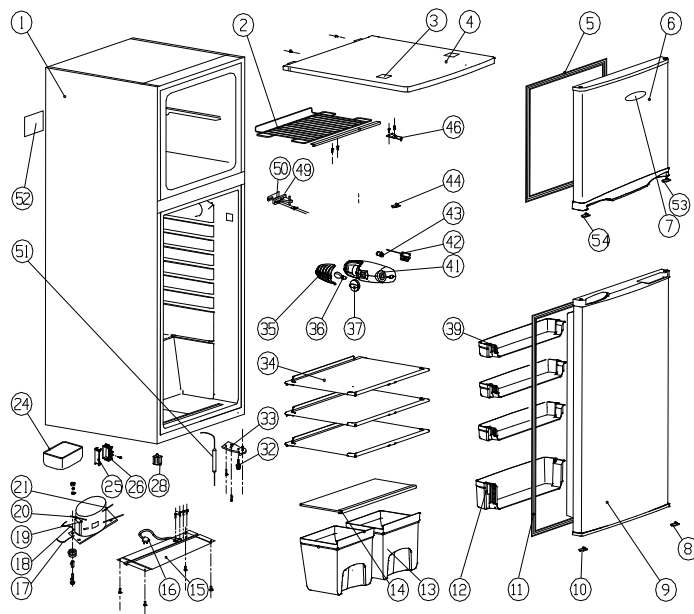

RA7306WT Spare Parts List

No.	Spare Part No.
2	10202086
3	20010088
4	20013230
5	20011683
6	10021804
7	20037823
8	20010021
9	10021118
10	20010384
11	20011686
12A	20014704
13A	20013159
14	10201577
15	10201405
16	20050128
17	20050195
18	20050012
19	20061917
20	20060010
21A	20060046
24	20012807
25	20014438
26	20014437
28	20010035
32	20011696
33	20022150
34	10204050
35	20011051
36B	20050045
37	20010024
39A	20016294
41	20010216
42	20060703
43	20050031
44	20050016
46	20022190
49	20023116
50	20012230
51B	20060086
53	20010068
54	20010371
	20010030

Description of Spare Part
Shelves of freezer chamber
Screw cover for top cover
Top cover
Upper door gasket
Upper door
Trade mark
Lower door right aid-closer
Lower door
Lower door left aid-closer
Lower door gasket
Lower door lower balcony (transparent)
Crisper drawer (transparent)
Cover of crisper drawer
Compressor support base
Supply cord plug
Connecting wire of compressor
Earthing wire of compressor
Compressor(UKT60YAX)
Process tube
Connecting tube (short)
Drain pan
Base of wire box
Wire box
Long adjust leg
Short adjust leg
Lower door hinge assembly
Shelf of refrigerator chamber
Lamp cover
Lamp Bulb (E14,110V)
Thermostat knob
Lower door upper balcony (transparent)
Thermostat cover
Thermostat
Lamp holder (E14)
Door switch
Upper door hinge assembly
Middle hinge
Middle hinge cushion
Drier filter (for R600a)
Right limit block of door
Left limit block of door
Ice cube tray