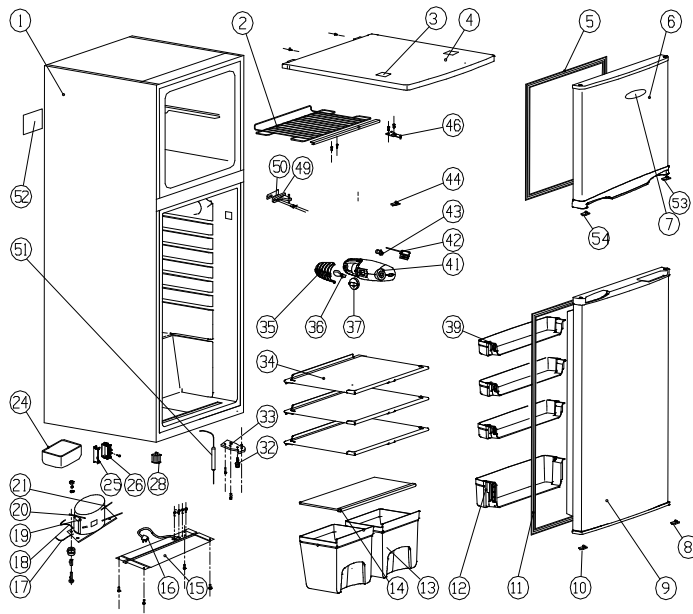

RA7316PST Spare Parts List

No.	Spare Part No.
1	10010892
2	10202086
3	20013800
4	20013799
5	20011684
6	10023295
7	20086413
8	20010348
9	10020610
10	20010460
11	20011685
12A	20014704
13A	20013159
14	10201577
15	10201405
16	20050128
17	20050195
18	20050012
19	20061917
20	20060010
21A	20060046
24	20012807
25	20014438
26	20014437
28	20011245
32	20013010
33	20022150
34	10204050
35	20011051
36B	20050045
37	20010024
39A	20016294
41	20010216
42	20060703
43	20050031
44	20050016
46	20022149
49	20023116
50	20012230
51B	20060086
53	20010345
54	20010452
	20010030

Description of Spare Part
Cabinet
Shelves of freezer chamber
Screw cover for top cover
Top cover
Upper door gasket
Upper door
Trade mark
Lower door right aid-closer
Lower door
Lower door left aid-closer
Lower door gasket
Lower door lower balcony (transparent)
Crisper drawer (transparent)
Cover of crisper drawer
Compressor support base
Supply cord plug
Connecting wire of compressor
Earthing wire of compressor
Compressor(UKT60YAX)
Process tube
Connecting tube (short)
Drain pan
Base of wire box
Wire box
Long adjust leg
Short adjust leg
Lower door hinge assembly
Shelf of refrigerator chamber
Lamp cover
Lamp Bulb (E14,110V)
Thermostat knob
Lower door upper balcony (transparent)
Thermostat cover
Thermostat
Lamp holder (E14)
Door switch
Upper door hinge assembly
Middle hinge
Middle hinge cushion
Drier filter (for R600a)
Right limit block of door
Left limit block of door
Ice cube tray