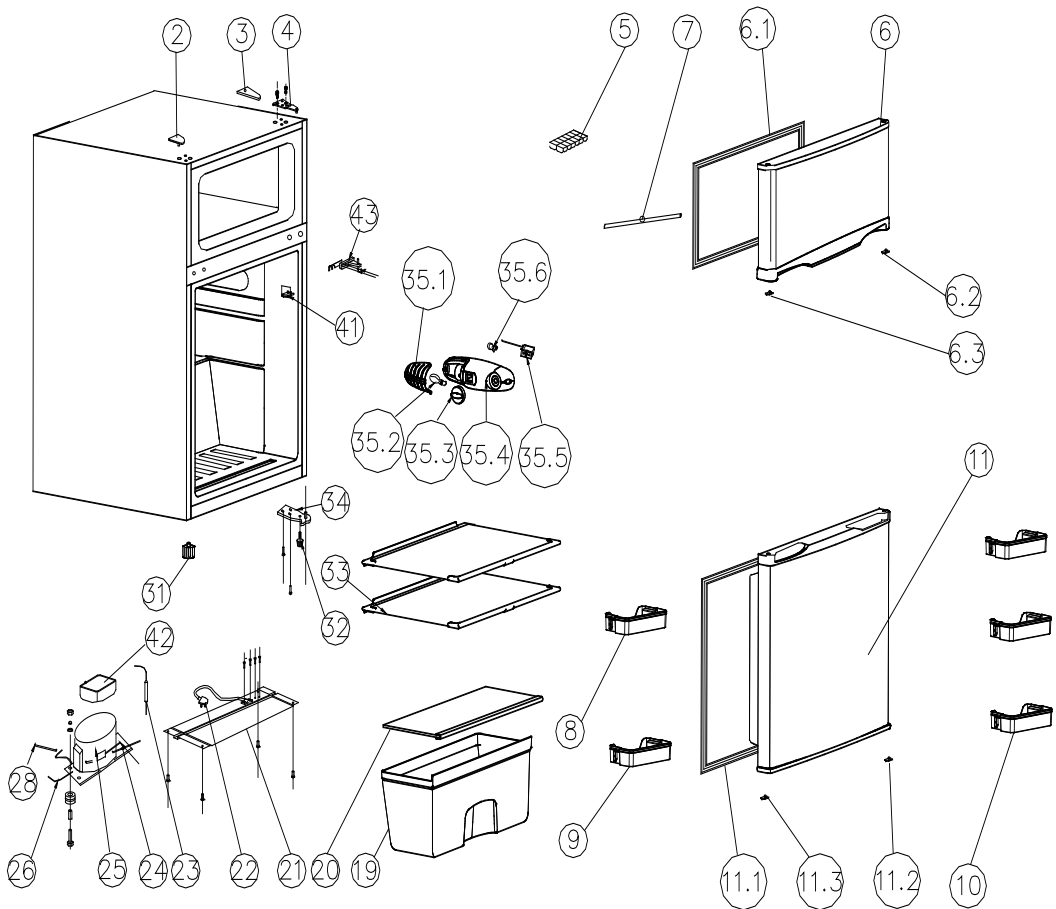

# RA31B0W Parts list

No.	Part Code	Description of Spare Part	Qty
2	20122080033	Door hinge screw hole cover	1
3	20122080090	Door hinge cover	1
4	3031400148	Upper hinge assembly	1
5	20122990103	Ice cube tray	1
6	20101060396	Upper door	1
6.1	3020400135	Upper door gasket	1
6.2	20122090004	Right limit block of door	1
6.3	20122090010	Left limit block of door	1
7	3020500092	Upper door bar	1
8	2207500509	Upper rack,left	1
9	2207500510	Lower rack,left	1
10	20122050767	Cola rack	3
11	2100150732	Lower door	1
11.1	3020400136	Lower door gasket	1
11.2	20122090159	Lower door right aid-closer	1
11.3	20122090176	Lower door left aid-closer	1
19	20122040254	Crisper Drawer	1
20	20120030010	Crisper box cover	1
21	3039900264	Compressor support base	1
22	3050100117	Power supply cord	1
23	3040500011	Drier filter	1
24	20114070006	Connecting tube	1
25	3040100320	Compressor	1
26	3050200095	Earthing wire of compressor	1
28	3040600005	Process tube	1
31	20122990016	Long adjustable foot	1
32	20122990001	Short adjustable foot	1
33	20120020042	Shelf of refrigerator chamber assembly	1
34	3031400067	Lower door hinge assembly	1
35.1	20122010048	Lamp cover	1
35.2	2500500002	Lamp bulb	1
35.3	20122010037	Thermostat knob	1
35.4	20122010002	Thermostat cover	1
35.5	2400200005	Thermostat	1
35.6	2500600001	Lamp holder	1
41	3059900015	Door switch	1
42	20122990039	Drain pan	1
43	3031400116	Middle door hinge assembly	1