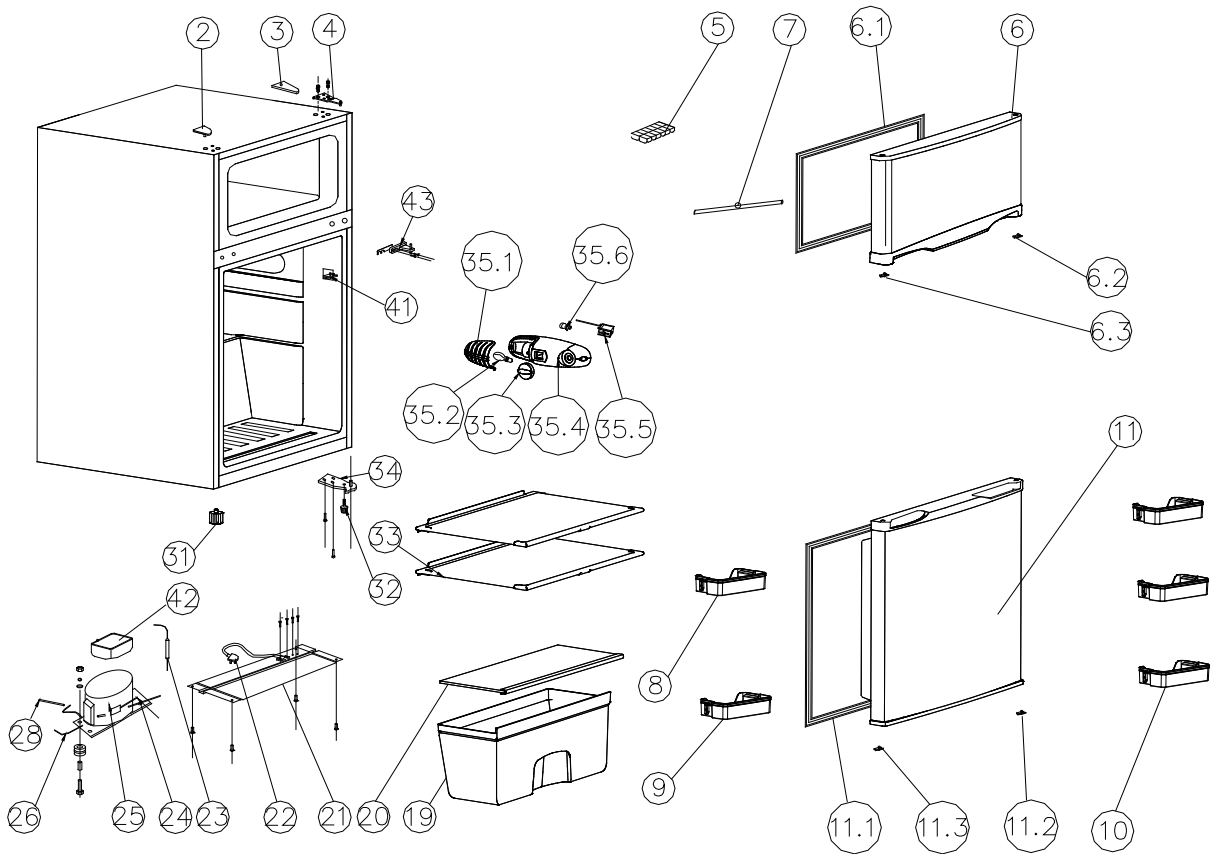

Exploded view

RA31B3S Parts List

No.	Part Code	Description of Spare Part	Qty
2	20122080036	Door hinge screw hole cover	1
3	20122080091	Door hinge cover	1
4	3031400148	Upper hinge assembly	1
5	20122990103	Ice cube tray	1
6	20101060400	Upper door	1
6.1	3020400145	Upper door gasket	1
6.2	20122090005	Right limit block of door	1
6.3	20122090011	Left limit block of door	1
7	3020500092	Upper door bar	1
8	2207500509	Upper rack,left	1
9	2207500510	Lower rack,left	1
10	20122050767	Cola rack	3
11	2100150768	Lower door	1
11.1	3020400146	Lower door gasket	1
11.2	20122090161	Lower door right aid-closer	1
11.3	20122090178	Lower door left aid-closer	1
19	20122040254	Crisper Drawer	1
20	20120030010	Crisper box cover	1
21	3039900264	Compressor support base	1
22	3050100117	Power supply cord	1
23	3040500011	Drier filter	1
24	20114070006	Connecting tube	1
25	3040100320	Compressor	1
26	3050200095	Earthing wire of compressor	1
28	3040600005	Process tube	1
31	20122990019	Long adjustable foot	1
32	20122990006	Short adjustable foot	1
33	20120020042	Shelf of refrigerator chamber assembly	1
34	3031400067	Lower door hinge assembly	1
35.1	20122010048	Lamp cover	1
35.2	2500500002	Lamp bulb	1
35.3	20122010037	Thermostat knob	1
35.4	20122010002	Thermostat cover	1
35.5	2400200005	Thermostat	1
35.6	2500600001	Lamp holder	1
41	3059900015	Door switch	1
42	20122990039	Drain pan	1
43	3031400116	Middle door hinge assembly	1