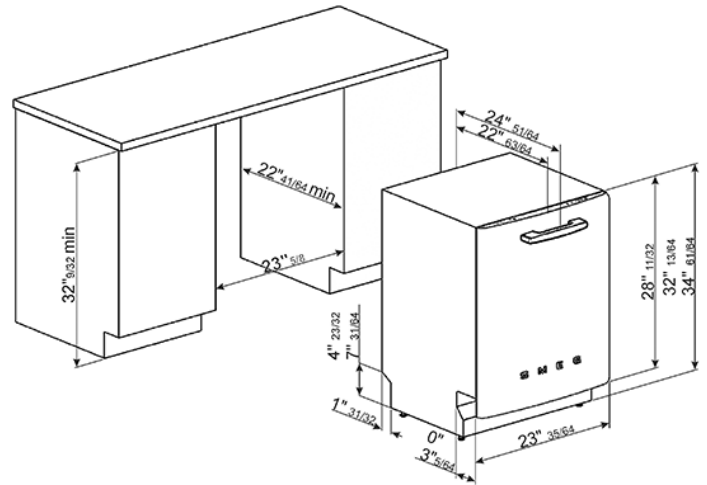

Approx 24" Pre-finished Dishwasher with 50'S
Retro Style handle, Red
EAN13: 8017709262686

- Full-size tub • Hidden stainless steel electronic control panel • Self-balancing door • 10 wash cycles including crystal washing, economy cycle and speed (27min) • Sanitation • Condenser drying • Stainless steel tub and filter • Concealed heating element • Half-load • Delay timer (up to 9 hours) • 5 temperatures: 100°F, 113°F, 122°F, 149°F, 158°F • **Orbital Wash System** • Complete Water Leak Protection System
- **13 place setting** • Enameled steel baskets • Adjustable upper basket to accommodate plates up to 13 3/4" in diameter • 2 cutlery baskets • **Third upper basket for cutlery: FlexiDuo** • With third cutlery basket • 4 flip-down spike rails on lower basket • 2 glass support racks in upper basket • Lower basket with double foldable rack • Noise level: 43dB (A) • Energy Star-rated • Height leveling legs • Voltage rating: 115V - 60Hz • Nominal power: 13Amps - 1,800W • Voltage 110-120V: Frequency 60Hz. • Water usage: normal/short cycle: 3.54/1.72 gal.

Functions

Options

- KIT6FIL - 2" decorative fill strip.

Versions

- STFABUBL-1 - Black • STFABUPB-1 - Pastel blue • STFABUWH - White • STFABUCR-1 - Cream