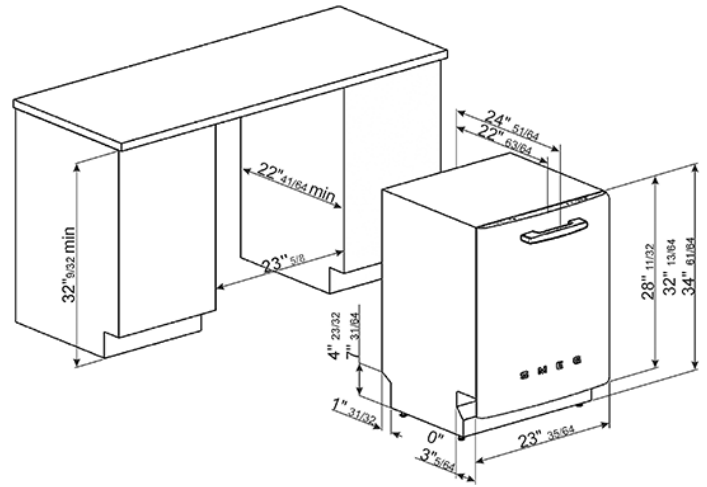

Approx 24" Pre-finished Dishwasher with 50'S  
Retro Style handle, Cream  
EAN13: 8017709262662

- Full-size tub • Hidden stainless steel electronic control panel • Self-balancing door • 10 wash cycles including crystal washing, economy cycle and speed (27min) • Sanitation • Condenser drying • Stainless steel tub and filter • Concealed heating element • Half-load • Delay timer (up to 9 hours) • 5 temperatures: 100°F, 113°F, 122°F, 149°F, 158°F • **Orbital Wash System** • Complete Water Leak Protection System
- **13 place setting** • Enameled steel baskets • Adjustable upper basket to accommodate plates up to 13 3/4" in diameter • 2 cutlery baskets • With third cutlery basket • **Third upper basket for cutlery: FlexiDuo** • 4 flip-down spike rails on lower basket • 2 glass support racks in upper basket • Lower basket with double foldable rack • Noise level: 43dB (A) • Energy Star-rated • Height leveling legs • Voltage rating: 115V - 60Hz • Nominal power: 13Amps - 1,800W • Voltage 110-120V: Frequency 60Hz. • Water usage: normal/short cycle: 3.54/1.72 gal.

## Options

- KIT6FIL - 2" decorative fill strip.