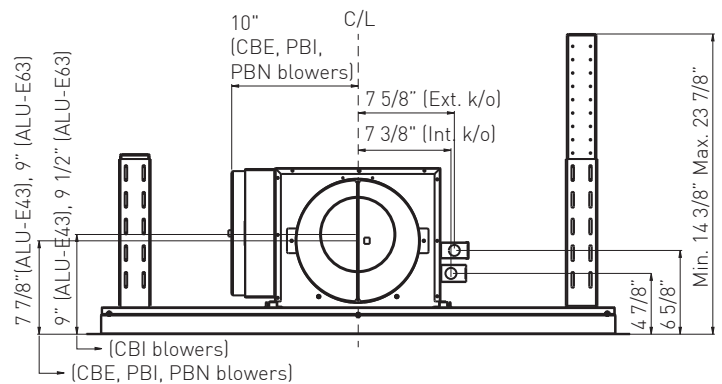

**ZEPHYR**

ZEPHYRONLINE.COM

63" Stainless Steel

43" White

Wireless Remote Control

Front\*

Top

Side

\*ALU-E43 has 2 panels, ALU-E63 has 3 panels

**MODEL**

Stainless Steel	ALU-E43ASX	ALU-E63ASX
White	ALU-E43AWX	ALU-E63AWX
Size	43"	63"

**PERFORMANCE**

Internal Blower (CBI-290A)*	200-290 CFM, 1.4-3 sones	200-290 CFM, 1.4-3 sones
Internal Blower (CBI-600A)*	240-600 CFM, 1.8-6 sones	240-600 CFM, 1.8-6 sones
Internal Blower (PBI-1100A)*	500-1,100 CFM, 3.5-8 sones	500-1,100 CFM, 3.5-8 sones
In-Line Blower (PBN-1000A)*	500-1,000 CFM, sones NA	500-1,000 CFM, sones NA
External Blower (CBE-1000)*	500-1,000 CFM, sones NA	500-1,000 CFM, sones NA