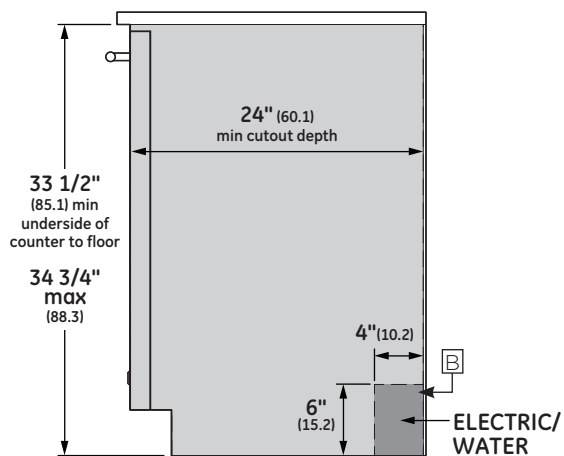

SPECIFICATIONS

Overall Width	23 3/4" (60.3 cm)
Overall Height	33 3/8" (84.8 cm) Min 34 5/8" (88.0 cm) Max
Overall Depth	24" (61 cm)
Door Clearance	25 1/2" (64.8 cm)
Overall Dishwasher Capacity	16 Place Settings
Minimum Cabinet Width	24" (61 cm)
Minimum Cabinet Depth	24" (61 cm)
Cutout Width	24" (61 cm)
Cutout Height	33 1/2" (85.1 cm) Min 34 3/4" (88.3 cm) Max
Electrical Requirements	9.0 A
Hose Length	No more than 12' (3.7 m)
Voltz/Hertz/Amps	115 V, 60 Hz, 15 or 20 amp circuit
Shipping Weight	139 lb (63 kg)

OVERALL DIMENSIONS

Dimensions in parentheses are in centimeters unless otherwise noted.

ELEVATE EVERYTHING™

INSTALLATION

FLUSH CUTOUT INSTALLATION

INSTALLATION CUTOUT FRONT VIEW

NOTES

- Ⓐ The dishwasher drain hose must be no more than 12 feet in length for proper drainage.
- Ⓑ Electrical connections are at the right front of the dishwasher and water connections are on the left. The hot water line should extend forward 30" to 40" from the rear wall. The electrical must extend forward at least 24" to reach the junction box.
- Ⓒ To prevent siphoning, an air gap or high drain loop must be used.