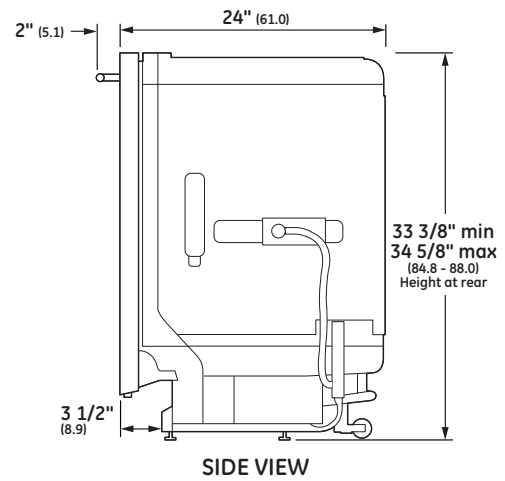

SPECIFICATIONS

Overall Width	23 3/4" (60.3 cm)
Overall Height	33 3/8" (84.8 cm) Min 34 5/8" (88.0 cm) Max
Overall Depth	24" (61 cm)
Door Clearance	25 1/2" (64.8 cm)
Overall Dishwasher Capacity	16 Place Settings
Minimum Cabinet Width	24" (61 cm)
Minimum Cabinet Depth	24" (61 cm)
Cutout Width	24" (61 cm)
Cutout Height	33 1/2" (85.1 cm) Min 34 3/4" (88.3 cm) Max
Electrical Requirements	9.0 A
Hose Length	No more than 12' (3.7 m)
Voltz/Hertz/Amps	115 V, 60 Hz, 15 or 20 amp circuit
Shipping Weight	139 lb (63 kg)

OVERALL DIMENSIONS

Dimensions in parentheses are in centimeters unless otherwise noted.

ELEVATE EVERYTHING™

INSTALLATION

FLUSH CUTOUT INSTALLATION

INSTALLATION CUTOUT FRONT VIEW

NOTES

- Ⓐ The dishwasher drain hose must be no more than 12 feet in length for proper drainage.
- Ⓑ Electrical connections are at the right front of the dishwasher and water connections are on the left. The hot water line should extend forward 30" to 40" from the rear wall. The electrical must extend forward at least 24" to reach the junction box.
- Ⓒ To prevent siphoning, an air gap or high drain loop must be used.