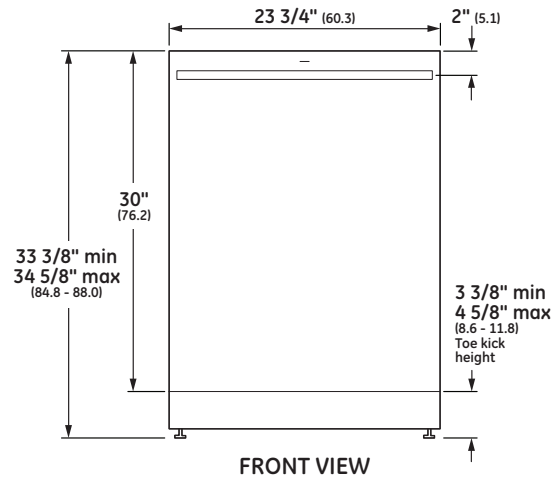

SPECIFICATIONS

Overall Width	23 3/4" (60.3 cm)
Overall Height	33 3/8" (84.8 cm) Min 34 5/8" (88.0 cm) Max
Overall Depth	24" (61 cm)
Door Clearance	25 1/2" (64.8 cm)
Overall Dishwasher Capacity	16 Place Settings
Minimum Cabinet Width	24" (61 cm)
Minimum Cabinet Depth	24" (61 cm)
Cutout Width	24" (61 cm)
Cutout Height	33 1/2" (85.1 cm) Min 34 3/4" (88.3 cm) Max
Electrical Requirements	9.0 A
Hose Length	No more than 12' (3.7 m)
Voltz/Hertz/Amps	115 V, 60 Hz, 15 or 20 amp circuit
Shipping Weight	139 lb (63 kg)

OVERALL DIMENSIONS

Dimensions in parentheses are in centimeters unless otherwise noted.

ELEVATE EVERYTHING™

INSTALLATION

FLUSH CUTOUT INSTALLATION

INSTALLATION CUTOUT FRONT VIEW

NOTES

- Ⓐ The dishwasher drain hose must be no more than 12 feet in length for proper drainage.
- Ⓑ Electrical connections are at the right front of the dishwasher and water connections are on the left. The hot water line should extend forward 30" to 40" from the rear wall. The electrical must extend forward at least 24" to reach the junction box.
- Ⓒ To prevent siphoning, an air gap or high drain loop must be used.