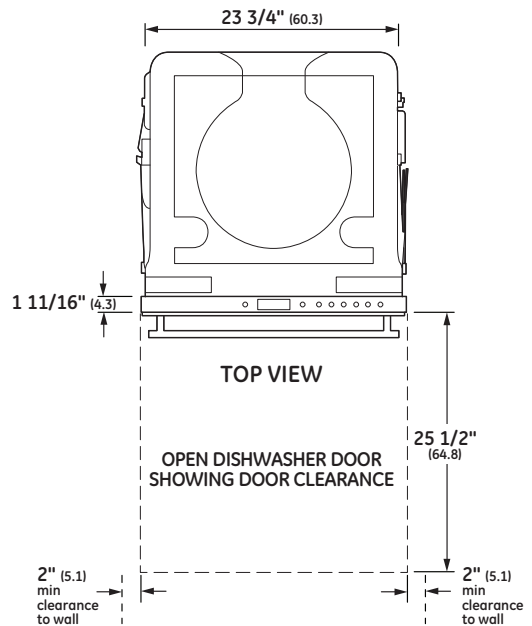

SPECIFICATIONS

Overall Width	23 3/4" (60.3 cm)
Overall Height	33 3/8" (84.8 cm) Min 34 5/8" (88.0 cm) Max
Overall Depth	24" (61 cm)
Door Clearance	25 1/2" (64.8 cm)
Overall Dishwasher Capacity	16 Place Settings
Minimum Cabinet Width	24" (61 cm)
Minimum Cabinet Depth	24" (61 cm)
Cutout Width	24" (61 cm)
Cutout Height	33 1/2" (85.1 cm) Min 34 3/4" (88.3 cm) Max
Electrical Requirements	9.0 A
Hose Length	No more than 12' (3.7 m)
Voltz/Hertz/Amps	115 V, 60 Hz, 15 or 20 amp circuit
Shipping Weight	139 lb (63 kg)

OVERALL DIMENSIONS

Dimensions in parentheses are in centimeters unless otherwise noted.

ELEVATE EVERYTHING™

INSTALLATION

FLUSH CUTOUT INSTALLATION

INSTALLATION CUTOUT FRONT VIEW

NOTES

- Ⓐ The dishwasher drain hose must be no more than 12 feet in length for proper drainage.
- Ⓑ Electrical connections are at the right front of the dishwasher and water connections are on the left. The hot water line should extend forward 30" to 40" from the rear wall. The electrical must extend forward at least 24" to reach the junction box.
- Ⓒ To prevent siphoning, an air gap or high drain loop must be used.