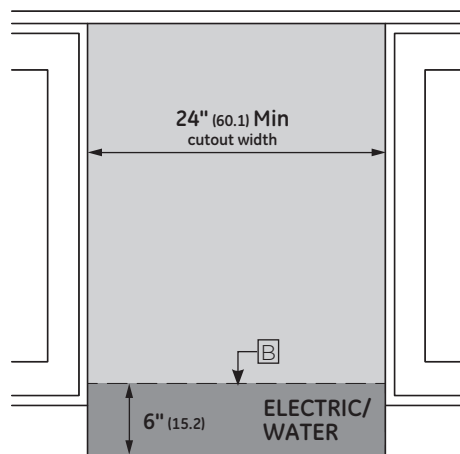

SPECIFICATIONS

Overall Width	23 3/4" (60.3 cm)
Overall Height	33 3/8" (84.8 cm) Min 34 5/8" (88.0 cm) Max
Overall Depth	24" (61 cm)
Door Clearance	25 1/2" (64.8 cm)
Overall Dishwasher Capacity	16 Place Settings
Minimum Cabinet Width	24" (61 cm)
Minimum Cabinet Depth	24" (61 cm)
Cutout Width	24" (61 cm)
Cutout Height	33 1/2" (85.1 cm) Min 34 3/4" (88.3 cm) Max
Electrical Requirements	9.0 A
Hose Length	No more than 12' (3.7 m)
Voltz/Hertz/Amps	115 V, 60 Hz, 15 or 20 amp circuit
Shipping Weight	139 lb (63 kg)

OVERALL DIMENSIONS

Dimensions in parentheses are in centimeters unless otherwise noted.

ELEVATE EVERYTHING™

INSTALLATION

FLUSH CUTOUT INSTALLATION

INSTALLATION CUTOUT FRONT VIEW

NOTES

- Ⓐ The dishwasher drain hose must be no more than 12 feet in length for proper drainage.
- Ⓑ Electrical connections are at the right front of the dishwasher and water connections are on the left. The hot water line should extend forward 30" to 40" from the rear wall. The electrical must extend forward at least 24" to reach the junction box.
- Ⓒ To prevent siphoning, an air gap or high drain loop must be used.