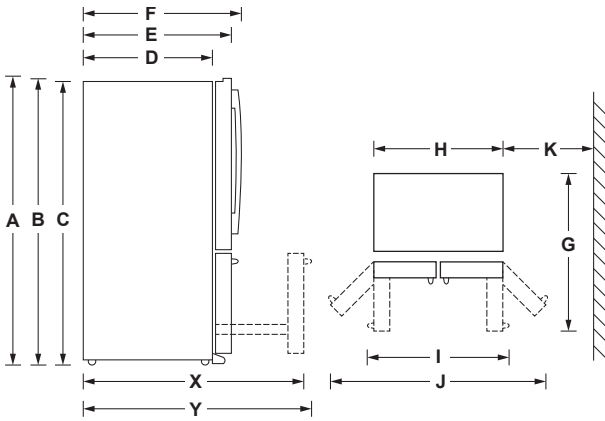

CAPACITY

Total capacity (cubic feet)	23.1 cu. ft.
Fresh food capacity	15.9 cu. ft.
Freezer capacity	7.2 cu. ft.

WEIGHTS & DIMENSIONS

Overall depth	31-1/4 in.
Overall height	69-7/8 in.
Overall width	35-3/4 in.
Case depth without door	24-3/8 in.
Depth with door open 90°	43-3/8 in.
Depth without handle	28-3/4 in.
Height to top of case	69 in.
Width with door open 90° including handle	44-3/4 in.
Approximate shipping weight	363 lb.
Net weight	333 lb.

DIMENSIONS

Height to top of door (in.) A	70-1/2
Height to top of hinge (in.) B	69-7/8
Height to top of case (in.) C	69
Case depth without door (in.) D	24-3/8
Case depth less door handle (in.) E	28-3/4
Case depth with door handle (in.) F	31-1/4
Depth with fresh food door open 90° (in.) G	43-3/8
Width (in.) H	35-3/4
Width with door open 90° with door handle (in.) I	44-3/4
Width with doors open fully (in.) J	61-5/8
Min distance between side of case and wall, in either direction, to allow doors to open fully (in.) K	13-1/8
Depth with FZ door completely open (w/o handle) (in.) X	44-1/4
Depth with FZ door completely open (w/ handle) (in.) Y	46-3/4