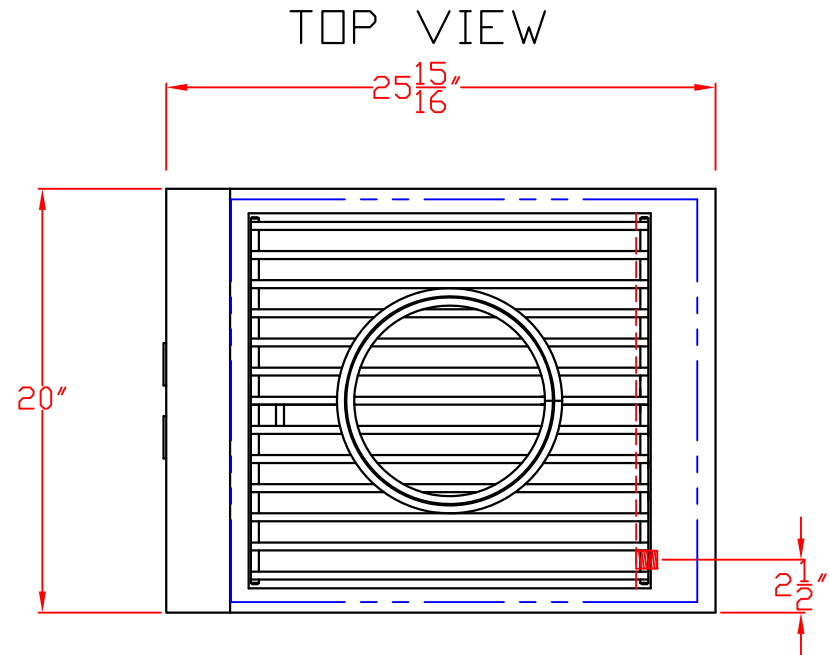

1/20/10

LYNX POWER BURNER LPB W/ DIMENSIONS

ISLAND CUTOUT
IN BLUE

1/20/10

LYNX POWER BURNER
LPB
ISLAND CUTOUT

TOP VIEW

FRONT VIEW

SIDE VIEW