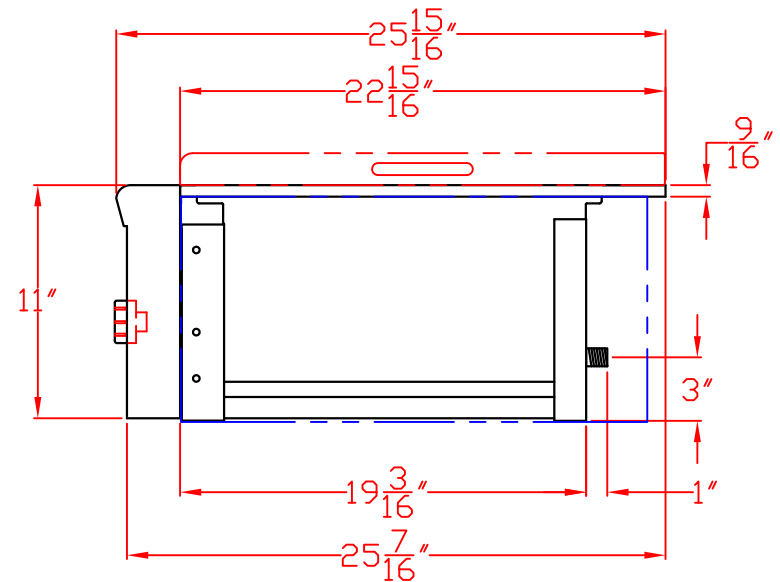

1/20/10

LYNX POWER BURNER LPB W/ DIMENSIONS

ISLAND CUTOUT
IN BLUE

1/20/10

LYNX POWER BURNER
LPB
ISLAND CUTOUT

TOP VIEW

FRONT VIEW

SIDE VIEW