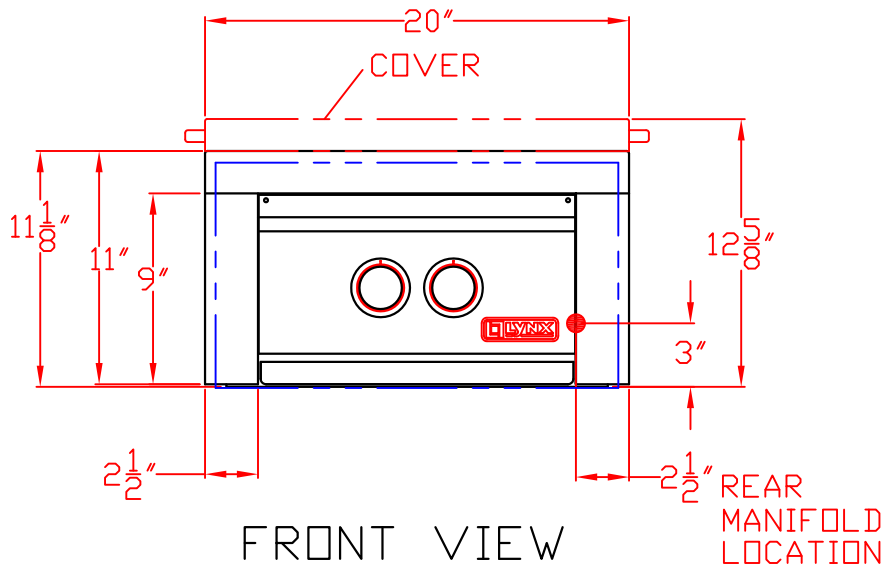

1/20/10

LYNX POWER BURNER LPB W/ DIMENSIONS

ISLAND CUTOUT
IN BLUE

1/20/10

LYNX POWER BURNER
LPB
ISLAND CUTOUT

TOP VIEW

FRONT VIEW

SIDE VIEW