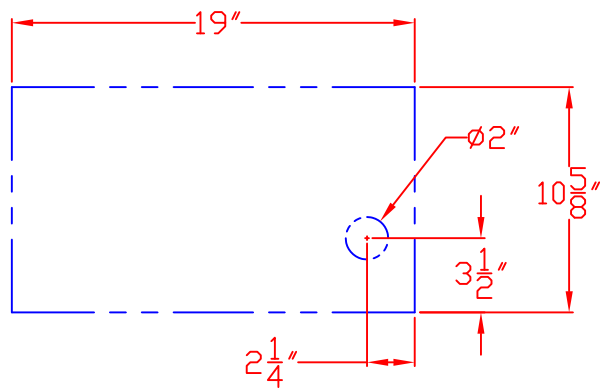

1/20/10

LYNX POWER BURNER LPB W/ DIMENSIONS

ISLAND CUTOUT
IN BLUE

1/20/10

LYNX POWER BURNER
LPB
ISLAND CUTOUT

TOP VIEW

FRONT VIEW

SIDE VIEW