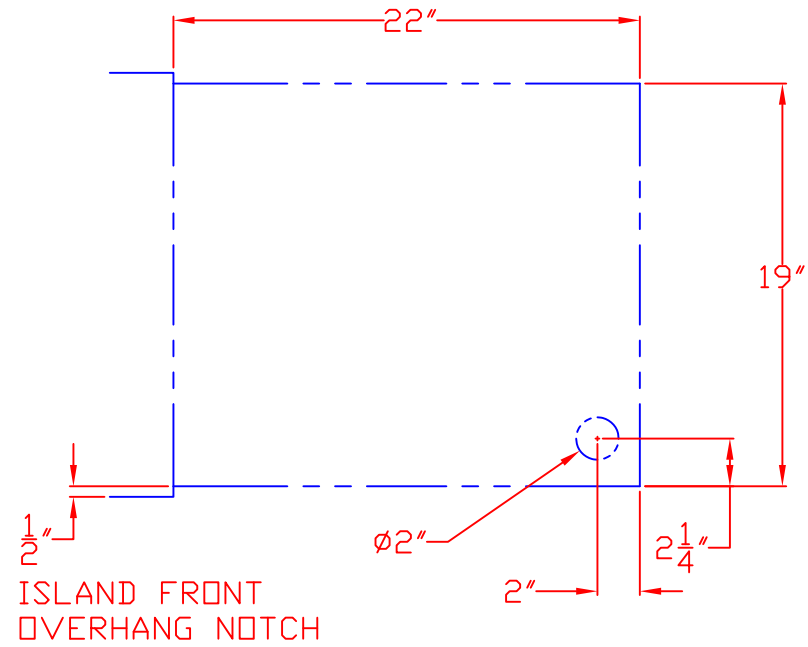

1/20/10

LYNX POWER BURNER LPB W/ DIMENSIONS

ISLAND CUTOUT
IN BLUE

1/20/10

LYNX POWER BURNER
LPB
ISLAND CUTOUT

TOP VIEW

FRONT VIEW

SIDE VIEW