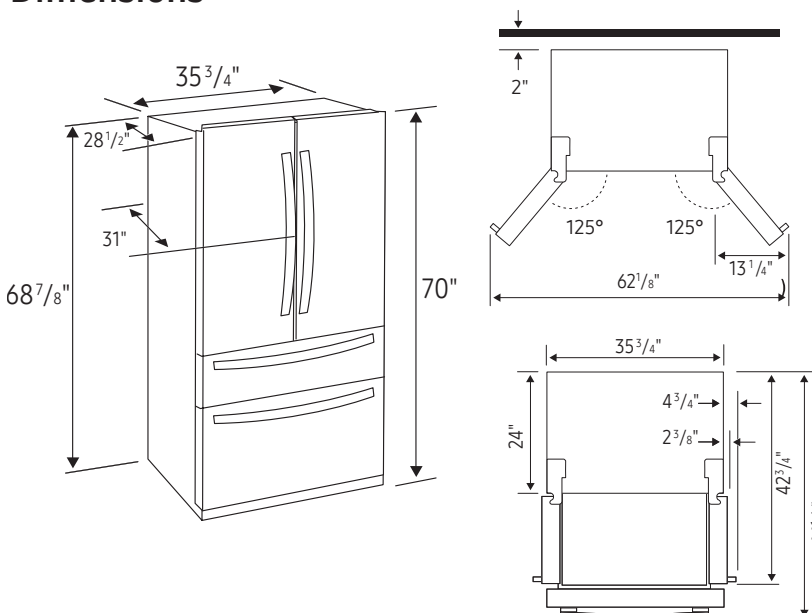

Rating

ENERGY STAR® rated:
690 kWh/yr

RF22R7351SR

SAMSUNG

22 cu. ft. Counter Depth, 4-Door French Door Food Showcase Refrigerator

Installation Specifications

1. Measure the height, width and depth of the opening, making sure to include baseboards, molding tile, countertop overhang, etc. Check to be sure there is enough room to open the door (consider walls, islands or other obstacles when measuring).
2. Refer to illustration below to determine dimensions.
3. Allow 2.5" of clearance on hinge side of refrigerator when installing next to a wall where handle may make contact.
4. Allow 1" minimum clearance at rear for proper air circulation and water/electrical connections. Allow a 3/8" minimum clearance at sides and top for ease of installation.
5. Ensure each door and entryway in the home is wide enough for the refrigerator to be moved through easily.

For optimal usage and to be able to open refrigerator doors completely, do not install next to a wall.

Please note: The following dimension and cutout information is for planning purposes only. For complete installation details, consult manual packed with product, or download manual online at samsung.com.

Dimensions

Total Capacity: 22.4 cu. ft.

Refrigerator: 12.8 cu. ft.

- Food Showcase Door with Metal Cooling
- 2 Humidity-Controlled Crispers
- 6 Door Bins: 3 Gallon, 3 Regular
- 5 Tempered Glass Spill-Proof Shelves
 - 1 Slide-In, 1 Foldable Half, 3 Fixed
- High Efficiency LED Lighting

Product Dimensions & Weight

Dimensions (WxHxD with hinges, handles and doors):
 35 3/4" x 70" x 31"

Dimensions (WxHxD without hinges and door):
 35 3/4" x 68 7/8" x 24"

Dimensions (WxHxD with hinge and door, no handle):
 35 3/4" x 70" x 28 1/2"