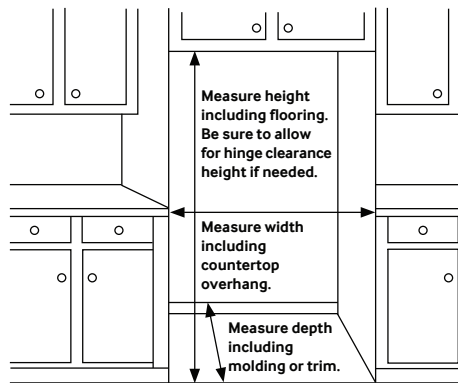

Rating

ENERGY STAR® rated:
690 kWh/yr

RF22R7351SR

SAMSUNG

22 cu. ft. Counter Depth, 4-Door French Door Food Showcase Refrigerator

Installation Specifications

1. Measure the height, width and depth of the opening, making sure to include baseboards, molding tile, countertop overhang, etc. Check to be sure there is enough room to open the door (consider walls, islands or other obstacles when measuring).
2. Refer to illustration below to determine dimensions.
3. Allow 2.5" of clearance on hinge side of refrigerator when installing next to a wall where handle may make contact.
4. Allow 1" minimum clearance at rear for proper air circulation and water/electrical connections. Allow a 3/8" minimum clearance at sides and top for ease of installation.
5. Ensure each door and entryway in the home is wide enough for the refrigerator to be moved through easily.

For optimal usage and to be able to open refrigerator doors completely, do not install next to a wall.

Please note: The following dimension and cutout information is for planning purposes only. For complete installation details, consult manual packed with product, or download manual online at samsung.com.

Dimensions

Total Capacity: 22.4 cu. ft.

Refrigerator: 12.8 cu. ft.

- Food Showcase Door with Metal Cooling
- 2 Humidity-Controlled Crispers
- 6 Door Bins: 3 Gallon, 3 Regular
- 5 Tempered Glass Spill-Proof Shelves
 - 1 Slide-In, 1 Foldable Half, 3 Fixed
- High Efficiency LED Lighting

Product Dimensions & Weight

Dimensions (WxHxD with hinges, handles and doors):
 35 3/4" x 70" x 31"

Dimensions (WxHxD without hinges and door):
 35 3/4" x 68 7/8" x 24"

Dimensions (WxHxD with hinge and door, no handle):
 35 3/4" x 70" x 28 1/2"