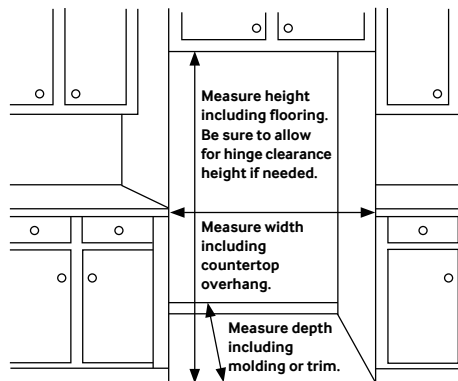

RF28R7201SR

SAMSUNG

28 cu. ft. 4-Door French Door Refrigerator

Installation Specifications

1. Measure the height, width and depth of the opening, making sure to include baseboards, molding tile, countertop overhang, etc. Check to be sure there is enough room to open the door (consider walls, islands or other obstacles when measuring).
2. Refer to illustration below to determine dimensions.
3. Allow 2.5" of clearance on hinge side of refrigerator when installing next to a wall where handle may make contact.
4. Allow 1" minimum clearance at rear for proper air circulation and water/electrical connections. Allow a 3/8" minimum clearance at sides and top for ease of installation.
5. Ensure each door and entryway in the home is wide enough for the refrigerator to be moved through easily.

For optimal usage and to be able to open refrigerator doors completely, do not install next to a wall.

Please note: The following dimension and cutout information is for planning purposes only. For complete installation details, consult manual packed with product, or download manual online at samsung.com.