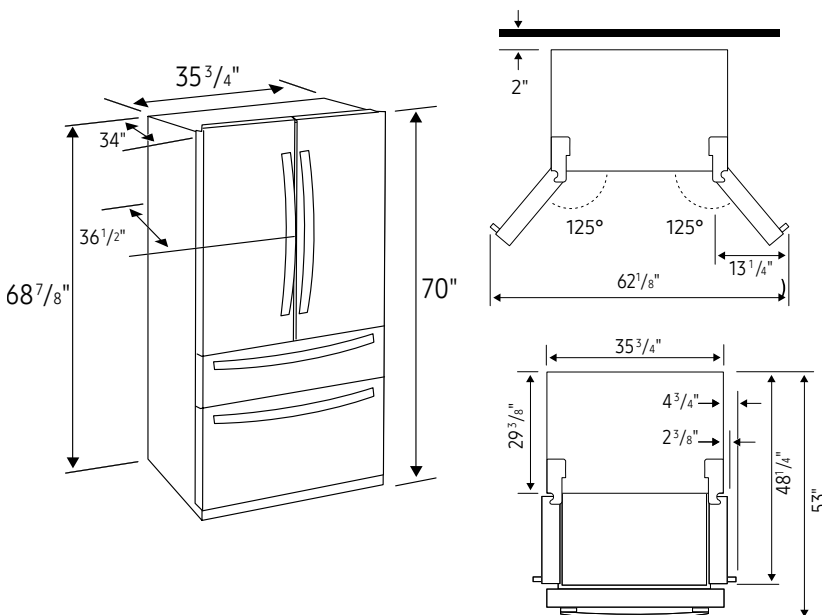

### Installation Specifications

1. Measure the height, width and depth of the opening, making sure to include baseboards, molding tile, countertop overhang, etc. Check to be sure there is enough room to open the door (consider walls, islands or other obstacles when measuring).
2. Refer to illustration below to determine dimensions.
3. Allow 2.5" of clearance on hinge side of refrigerator when installing next to a wall where handle may make contact.
4. Allow 1" minimum clearance at rear for proper air circulation and water/electrical connections. Allow a 3/8" minimum clearance at sides and top for ease of installation.
5. Ensure each door and entryway in the home is wide enough for the refrigerator to be moved through easily.

For optimal usage and to be able to open refrigerator doors completely, do not install next to a wall.

Please note: The following dimension and cutout information is for planning purposes only. For complete installation details, consult manual packed with product, or download manual online at [samsung.com](http://samsung.com).

### Dimensions

**Total Capacity: 28 cu. ft.**

**Refrigerator: 15.9 cu. ft.**

- Modern External Filtered Water and Ice Dispenser – Crushed or Cubed Ice
- Ice Max
- 2 Humidity-Controlled Crispers
- 5 Tempered Glass Spill-Proof Shelves
- Adjustable Shelf for Tall Oversized Items
- 6 Door Bins
  - Right Door: 3 Gallon Bins
  - Left Door: 3 Regular Bins
- High Efficiency LED Lighting