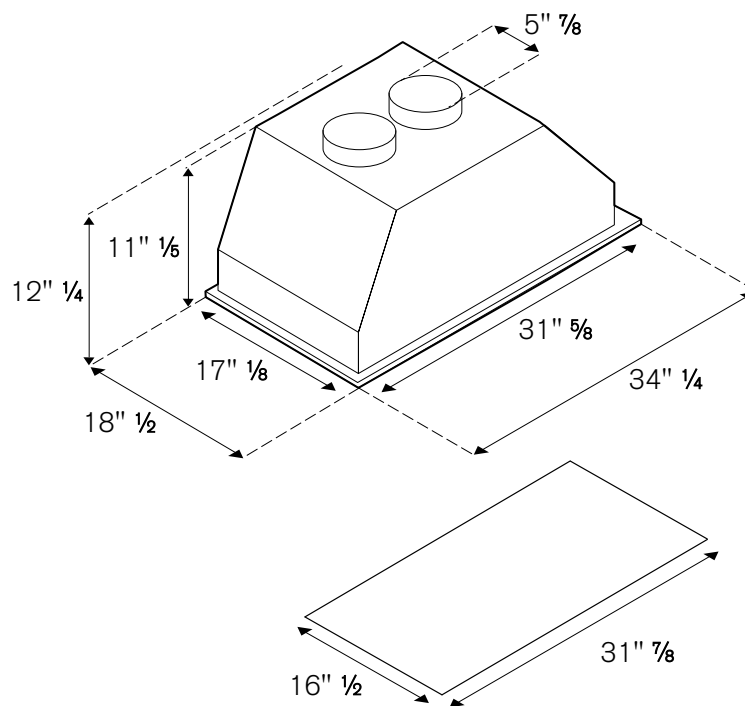

ACCESSORIES

Recirculation kit	code 901397
--------------------------	-------------

The hood comes with Air Bracket included on board

INSTALLATION INSTRUCTIONS

KIN 36 PRO X

Bertazzoni recommends to operate the appliance after it has been properly installed. Please refer to the installation manual for further details.