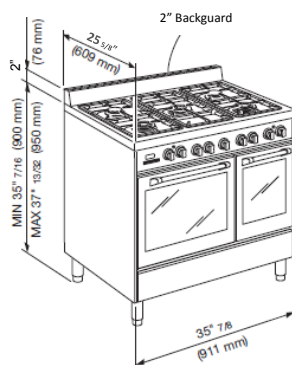

FEATURES

36" Double Oven Dual Fuel Range

- 304 Stainless steel
- **Stainless steel rounded oven handles**
- **Updated knob design**
- **Updated cast-iron grates**
- **Beveled oven doors**
- Updated cast-iron grates
- Electronic ignition
- Flame failure safety device
- 5 Sealed gas burners
- 2- European convection ovens with element
- EZ clean porcelain oven surface
- 4 Heavy Duty Racks
- Multi Function electronic programmable oven
- Digital clock and timer
- Full width storage compartment
- Adjustable Stainless steel legs
- **New in the Prestige Series**

Accessories:

- Broiler pan
- Cast iron wok ring
- LP kit included
- 3" Island trim - optional
- EZ Glide rolling rack - optional

36" Double Oven Dual Fuel Range

Specifications		
	Model Number	VPFSGE365D
General Features	Size	36"
	Type	Dual Fuel
	Clock and Timer	Yes
	Cast Iron Wok Ring	Yes
	Control Knobs	Chrome
	Bezel	SS
	Colors	Stainless Steel, White Burgundy, Matte Black
	Storage	Drop Down Compartment
	Warming Drawer	No
	Liquid Propane (LP)	Kit Included
Cook Top Features	3" Island Trim Available	Optional
	Power Requirements	120/240 Volt 60Hz. 40 Amp
	Burners	5 Sealed
	Left Front	12,000 BTU
	Right Front	12,000 BTU
	Center	1,000 - 17,000 BTU
	Left Rear	8,000 BTU
	Right Rear	8,000 BTU
Main Oven Features	Griddle	Optional
	Flame Failure Safety Device	Yes
	Multi Function	Yes
	Oven Capacity (Cu Ft.)	2.4
	Convection Fan	European
	Closed Door Broil	Yes
	Broiler	Yes
	Broiler Power	2,000 W
	Oven Power	2,400 W
	Convection Element	2,450 W
Second Oven Features	Racks	2
	Broiler Pan	Yes
	Multi Function	Yes
	Second Oven Cap. (Cu Ft.)	1.5
	Convection Fan	European
	Closed Door Broil	Yes
	Broiler	Yes
	Broiler Power	1,450 W
Dimensions	Oven Power	1,500 W
	Convection Heater	2,450 W
	Racks	2
	Broiler Pan & Grill Pan	Yes
	Width (in)	35 7/8
	Height (in) w/o Backguard	35 3/8 - 37 1/4
	Height (in) of Backguard	2 or 8
	Depth (in)	24
Depth (in) with Backguard	25 3/8"	
Weight (lbs.)	280	