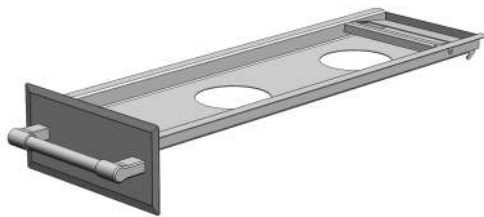

**AXEFW
PARTS LIST**

COVER 510-0529

FOOD WELL 290-0143

FOOD WARMER

CHAFING TRAY 510-1189

HANDLE 290-0401

1/3 SIZE FOOD PAN KIT
290-0242

LOGO 200-0377

THREAD CUTTER NUT
510-0433

FUEL HOLDER 290-0152

STERNO GEL 7 OZ 200-0377