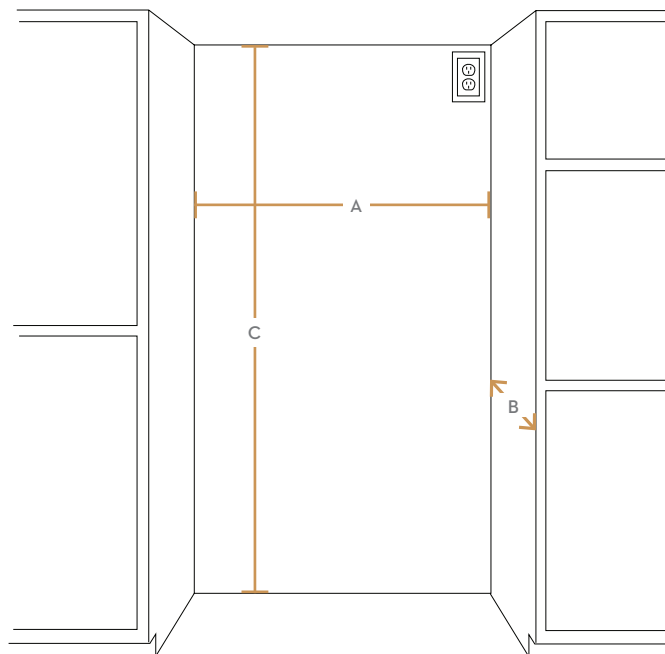

DIMENSIONS & WEIGHT

APPLIANCE DIMENSIONS (H X W X D) (IN.)	83" X 42" X 25 4/5"
REQUIRED CUTOUT SIZE (H X W X D) (IN.)	84" X 41.5" X 24"
NET WEIGHT (LBS)	573.2

GENERAL PROPERTIES

PANEL READY	NO
DOOR SWING	LEFT/RIGHT
EXTERNAL WATER DISPENSER	YES
LIGHTING	LED SPOTLIGHTING
INTERIOR MATERIAL	STAINLESS STEEL BACK
FULL WIDTH SHELVES	4 REFRIGERATOR/ 3 FREEZER
SHELF MATERIAL	ALUMINUM TRIM (FRONT) + SIDE SILVER RESIN
REFRIGERATOR DRAWERS	3
FREEZER DRAWERS	3
REFRIGERATOR DAIRY BIN	1
REFRIGERATOR DOOR BINS	4
FREEZER DOOR BINS	3
DOOR OPEN ALARM	YES
IQ REMOTE DIAGNOSTICS™ (WI-FI)	YES
SPECIAL MODES	SABBATH MODE

42-INCH BUILT IN SIDE-BY-SIDE REFRIGERATOR STAINLESS STEEL

APPLIANCE DIMENSIONS

A (WIDTH)	42" (1,066.8MM)
B (DEPTH)	24 5/8" (625.5MM)
C (HEIGHT)	83 1/2" (2,120.9MM)

INSTALLATION CUTOUT DIMENSIONS

A (WIDTH)	42 1/2" (1,054.1MM)
B (DEPTH)	24" (609.6MM)
C (HEIGHT)	84" (2,136.6MM)