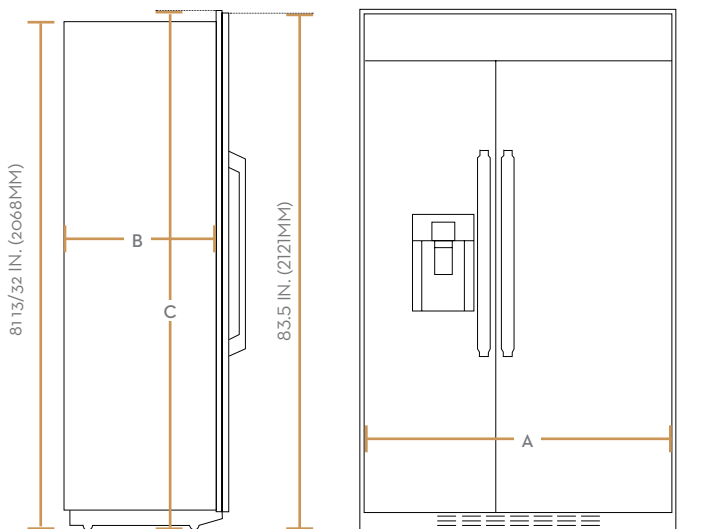

DIMENSIONS & WEIGHT

APPLIANCE DIMENSIONS (H X W X D) (IN.)	83" X 42" X 25 4/5"
REQUIRED CUTOUT SIZE (H X W X D) (IN.)	84" X 41.5" X 24"
NET WEIGHT (LBS)	573.2

GENERAL PROPERTIES

PANEL READY	NO
DOOR SWING	LEFT/RIGHT
EXTERNAL WATER DISPENSER	YES
LIGHTING	LED SPOTLIGHTING
INTERIOR MATERIAL	STAINLESS STEEL BACK
FULL WIDTH SHELVES	4 REFRIGERATOR/ 3 FREEZER
SHELF MATERIAL	ALUMINUM TRIM (FRONT) + SIDE SILVER RESIN
REFRIGERATOR DRAWERS	3
FREEZER DRAWERS	3
REFRIGERATOR DAIRY BIN	1
REFRIGERATOR DOOR BINS	4
FREEZER DOOR BINS	3
DOOR OPEN ALARM	YES
IQ REMOTE DIAGNOSTICS™ (WI-FI)	YES
SPECIAL MODES	SABBATH MODE

TECHNICAL DETAILS

CURRENT (A)	15
VOLTS (V)	115
FREQUENCY (HZ)	60
POWER CORD LENGTH (IN.)	78.34"
PLUG TYPE	120 V, 3 PRONG

TEMPERATURE RANGES

REFRIGERATOR	34°(1°) TO 44°(7°)
REFRIGERATOR - POWER COOL	34°(1°)
FEEZER	5°(-15°) TO -8° (-23°)
FEEZER - POWER FREEZE	-8° (-23°)

42-INCH BUILT IN SIDE-BY-SIDE REFRIGERATOR STAINLESS STEEL

APPLIANCE DIMENSIONS

A (WIDTH)	42" (1,066.8MM)
B (DEPTH)	24 5/8" (625.5MM)
C (HEIGHT)	83 1/2" (2,120.9MM)

INSTALLATION CUTOUT DIMENSIONS

A (WIDTH)	42 1/2" (1,054.1MM)
B (DEPTH)	24" (609.6MM)
C (HEIGHT)	84" (2,136.6MM)