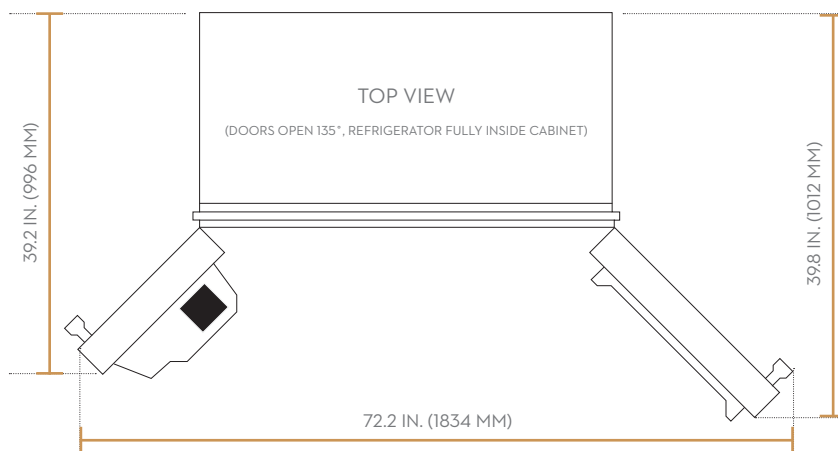

DIMENSIONS & WEIGHT

APPLIANCE DIMENSIONS (H X W X D) (IN.)	83" X 42" X 25 4/5"
REQUIRED CUTOUT SIZE (H X W X D) (IN.)	84" X 41.5" X 24"
NET WEIGHT (LBS)	573.2

GENERAL PROPERTIES

PANEL READY	NO
DOOR SWING	LEFT/RIGHT
EXTERNAL WATER DISPENSER	YES
LIGHTING	LED SPOTLIGHTING
INTERIOR MATERIAL	STAINLESS STEEL BACK
FULL WIDTH SHELVES	4 REFRIGERATOR/ 3 FREEZER
SHELF MATERIAL	ALUMINUM TRIM (FRONT) + SIDE SILVER RESIN
REFRIGERATOR DRAWERS	3
FREEZER DRAWERS	3
REFRIGERATOR DAIRY BIN	1
REFRIGERATOR DOOR BINS	4
FREEZER DOOR BINS	3
DOOR OPEN ALARM	YES
IQ REMOTE DIAGNOSTICS™ (WI-FI)	YES
SPECIAL MODES	SABBATH MODE

42-INCH BUILT IN SIDE-BY-SIDE REFRIGERATOR STAINLESS STEEL

APPLIANCE DIMENSIONS

A (WIDTH)	42" (1,066.8MM)
B (DEPTH)	24 5/8" (625.5MM)
C (HEIGHT)	83 1/2" (2,120.9MM)

INSTALLATION CUTOUT DIMENSIONS

A (WIDTH)	42 1/2" (1,054.1MM)
B (DEPTH)	24" (609.6MM)
C (HEIGHT)	84" (2,136.6MM)