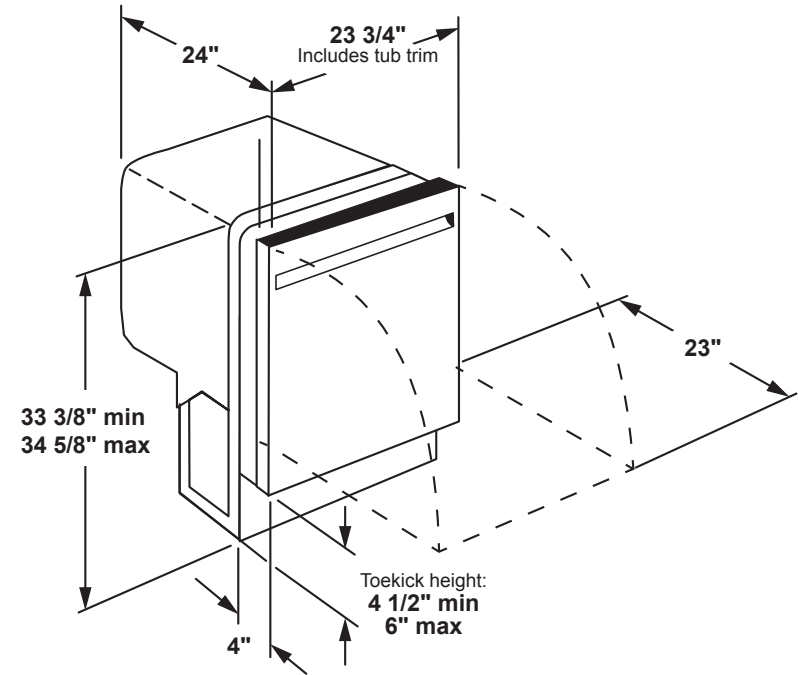

GDP645SYN

GE® Stainless Steel Interior Dishwasher with Hidden Controls

DIMENSIONS AND INSTALLATION INFORMATION (IN INCHES)

ELECTRICAL RATING

Voltage AC.....	120
Hertz.....	60
Total connected load amperage.....	6.6
Calrod® heater watts max.....	800/500

For use on adequately wired 120-volt, 15-amp circuit having 2-wire service with a separate ground wire. This appliance must be grounded for safe operation.

INSTALLATION INFORMATION: Before installing, consult installation instructions packed with product for current dimensional data.