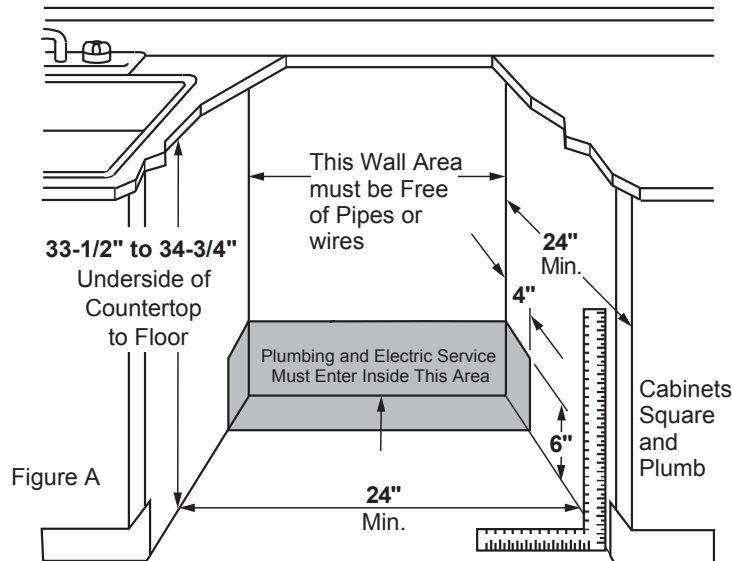

GDP645SYN

GE® Stainless Steel Interior Dishwasher with Hidden Controls

DIMENSIONS AND INSTALLATION INFORMATION (IN INCHES)

ELECTRICAL RATING

Voltage AC.....	120
Hertz.....	60
Total connected load amperage.....	6.6
Calrod® heater watts max.....	800/500

For use on adequately wired 120-volt, 15-amp circuit having 2-wire service with a separate ground wire. This appliance must be grounded for safe operation.

INSTALLATION INFORMATION: Before installing, consult installation instructions packed with product for current dimensional data.