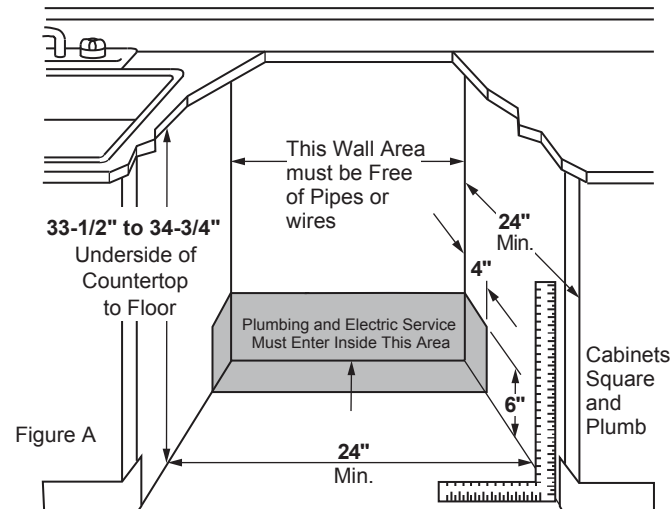

GDT645SFN/SGN/SMN/SSN/SYN

GE® Stainless Steel Interior Dishwasher with Hidden Controls

DIMENSIONS AND INSTALLATION INFORMATION (IN INCHES)

ELECTRICAL RATING

Voltage AC.....	120
Hertz.....	60
Total connected load amperage.....	6.6
Calrod® heater watts max.....	800/500

For use on adequately wired 120-volt, 15-amp circuit having 2-wire service with a separate ground wire. This appliance must be grounded for safe operation.

INSTALLATION INFORMATION: Before installing, consult installation instructions packed with product for current dimensional data.