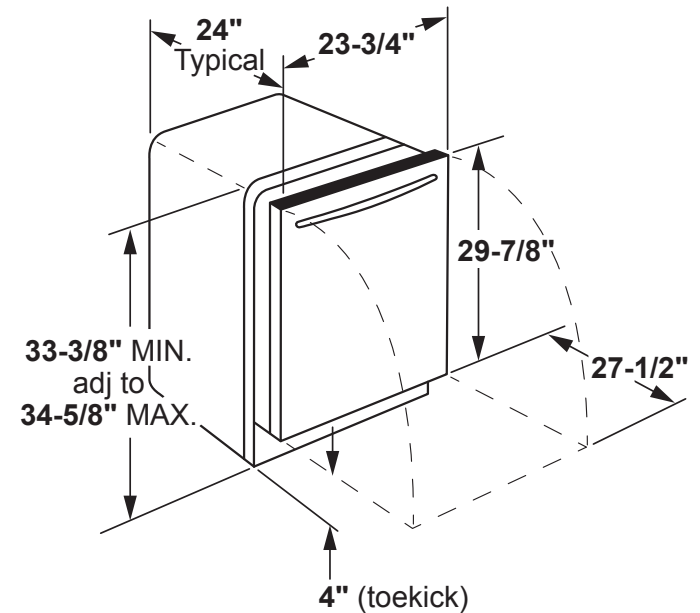

GDT645SFN/SGN/SMN/SSN/SYN

GE® Stainless Steel Interior Dishwasher with Hidden Controls

DIMENSIONS AND INSTALLATION INFORMATION (IN INCHES)

ELECTRICAL RATING

Voltage AC.....	120
Hertz.....	60
Total connected load amperage.....	6.6
Calrod® heater watts max.....	800/500

For use on adequately wired 120-volt, 15-amp circuit having 2-wire service with a separate ground wire. This appliance must be grounded for safe operation.

INSTALLATION INFORMATION: Before installing, consult installation instructions packed with product for current dimensional data.