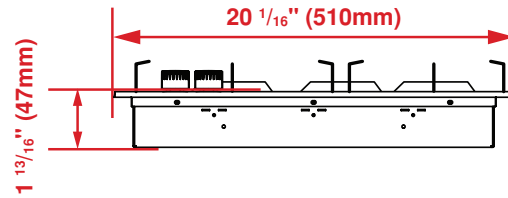

FINISH

High Grade Stainless Steel

DIMENSIONS (H X W X D)

1^{13/16} x 29^{1/2} x 20^{1/16} in.

GENERAL	
Glass Type	N/A
Size	30"
Color	Stainless Steel
Heating Technology	Gas
Stainless Steel Frame	Yes
Control Type	Front Knob Control
GAS BURNER FEATURES	
Sealed Burner	Yes
Reignition Controlled Burners	Yes
Gas Safety Device	Yes
19,000 BTU Power Burner with Simmering Feature	Yes
15,000 BTU Power Burner with Simmering	N/A
Cast Iron Continuous Grates	N/A
ACCESSORY	
Griddle Pan	Yes
STANDARD POWER	
Front Left	5,000 BTU
Front Right	10,000 BTU
Rear Left	10,000 BTU
Rear Right	5,000 BTU
Center	20,000 BTU
DIMENSIONS	
Required Cutout Dimension (H x W x D)	1 ^{13/16} x 29 ^{1/2} x 20 ^{1/16} in.
Overall Height	1 ^{13/16} in.
Overall Width	29 ^{1/2} in.
Overall Depth	20 ^{1/16} in.
Weight	31.96 lbs
POWER / RATINGS	
KW / Amps Rating at 240 V, 60 Hz	110-120 V, 60 Hz
Supply Cord	Yes
Plug Type	N/A

Top

Side – Side View

Front – Side View

Countertop Cutout

NOTE TO THE INSTALLER: All height, width and depth dimensions are shown in inches (as well as metric). Beko US Inc. reserves the absolute and unrestricted right to change product materials and specifications, at any time, without notice. Please visit our website www.beko.us or call 888 352 2356 to verify the latest specifications with final dimensional data and other details prior to installation and making a cutout. Applicable product limited warranty information may be found in accompanying product materials or you may contact your account manager for further details. Proper installation is the responsibility of the installer. Product failure due to improper installation is not covered under the Limited Warranty.