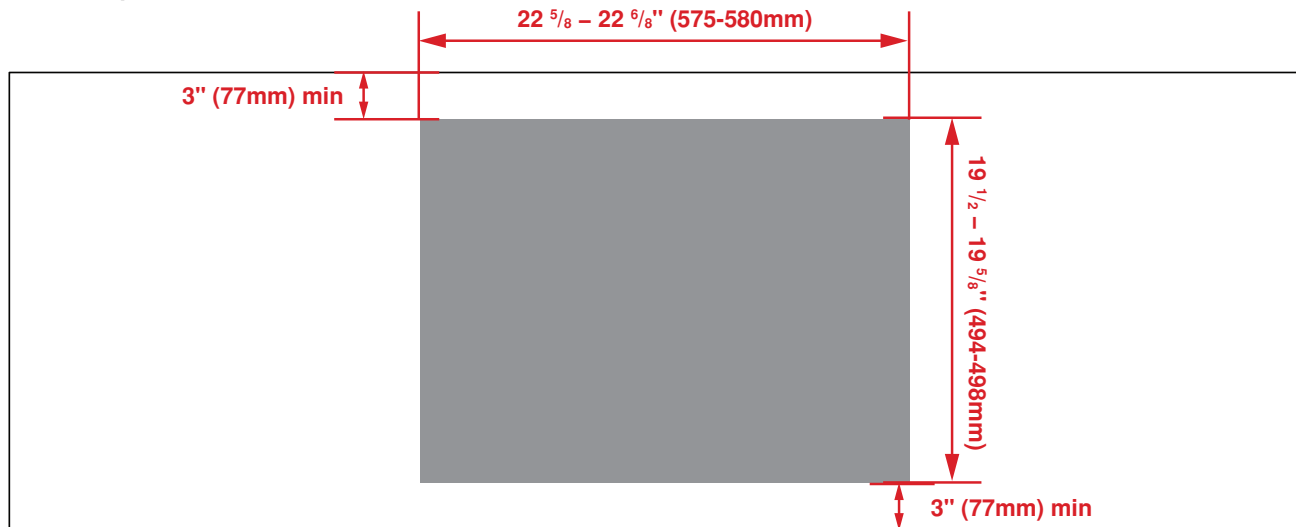

FINISH

High Grade Stainless Steel

DIMENSIONS (H X W X D)

1^{13/16} x 29^{1/2} x 20^{1/16} in.

GENERAL	
Glass Type	N/A
Size	30"
Color	Stainless Steel
Heating Technology	Gas
Stainless Steel Frame	Yes
Control Type	Front Knob Control
GAS BURNER FEATURES	
Sealed Burner	Yes
Reignition Controlled Burners	Yes
Gas Safety Device	Yes
19,000 BTU Power Burner with Simmering Feature	Yes
15,000 BTU Power Burner with Simmering	N/A
Cast Iron Continuous Grates	N/A
ACCESSORY	
Griddle Pan	Yes
STANDARD POWER	
Front Left	5,000 BTU
Front Right	10,000 BTU
Rear Left	10,000 BTU
Rear Right	5,000 BTU
Center	20,000 BTU
DIMENSIONS	
Required Cutout Dimension (H x W x D)	1 ^{13/16} x 29 ^{1/2} x 20 ^{1/16} in.
Overall Height	1 ^{13/16} in.
Overall Width	29 ^{1/2} in.
Overall Depth	20 ^{1/16} in.
Weight	31.96 lbs
POWER / RATINGS	
KW / Amps Rating at 240 V, 60 Hz	110-120 V, 60 Hz
Supply Cord	Yes
Plug Type	N/A

Top

Side – Side View

Front – Side View

Countertop Cutout

NOTE TO THE INSTALLER: All height, width and depth dimensions are shown in inches (as well as metric). Beko US Inc. reserves the absolute and unrestricted right to change product materials and specifications, at any time, without notice. Please visit our website www.beko.us or call 888 352 2356 to verify the latest specifications with final dimensional data and other details prior to installation and making a cutout. Applicable product limited warranty information may be found in accompanying product materials or you may contact your account manager for further details. Proper installation is the responsibility of the installer. Product failure due to improper installation is not covered under the Limited Warranty.