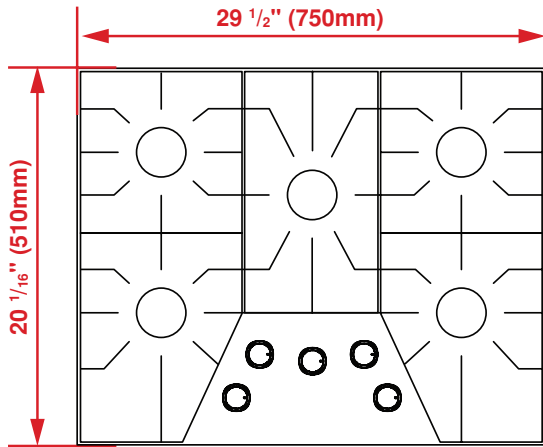

FINISH

High Grade Stainless Steel

DIMENSIONS (H X W X D)

1^{13/16} x 29^{1/2} x 20^{1/16} in.

GENERAL	
Glass Type	N/A
Size	30"
Color	Stainless Steel
Heating Technology	Gas
Stainless Steel Frame	Yes
Control Type	Front Knob Control
GAS BURNER FEATURES	
Sealed Burner	Yes
Reignition Controlled Burners	Yes
Gas Safety Device	Yes
19,000 BTU Power Burner with Simmering Feature	Yes
15,000 BTU Power Burner with Simmering	N/A
Cast Iron Continuous Grates	N/A
ACCESSORY	
Griddle Pan	Yes
STANDARD POWER	
Front Left	5,000 BTU
Front Right	10,000 BTU
Rear Left	10,000 BTU
Rear Right	5,000 BTU
Center	20,000 BTU
DIMENSIONS	
Required Cutout Dimension (H x W x D)	1 ^{13/16} x 29 ^{1/2} x 20 ^{1/16} in.
Overall Height	1 ^{13/16} in.
Overall Width	29 ^{1/2} in.
Overall Depth	20 ^{1/16} in.
Weight	31.96 lbs
POWER / RATINGS	
KW / Amps Rating at 240 V, 60 Hz	110-120 V, 60 Hz
Supply Cord	Yes
Plug Type	N/A

Top

Side – Side View

Front – Side View

Countertop Cutout

NOTE TO THE INSTALLER: All height, width and depth dimensions are shown in inches (as well as metric). Beko US Inc. reserves the absolute and unrestricted right to change product materials and specifications, at any time, without notice. Please visit our website www.beko.us or call 888 352 2356 to verify the latest specifications with final dimensional data and other details prior to installation and making a cutout. Applicable product limited warranty information may be found in accompanying product materials or you may contact your account manager for further details. Proper installation is the responsibility of the installer. Product failure due to improper installation is not covered under the Limited Warranty.