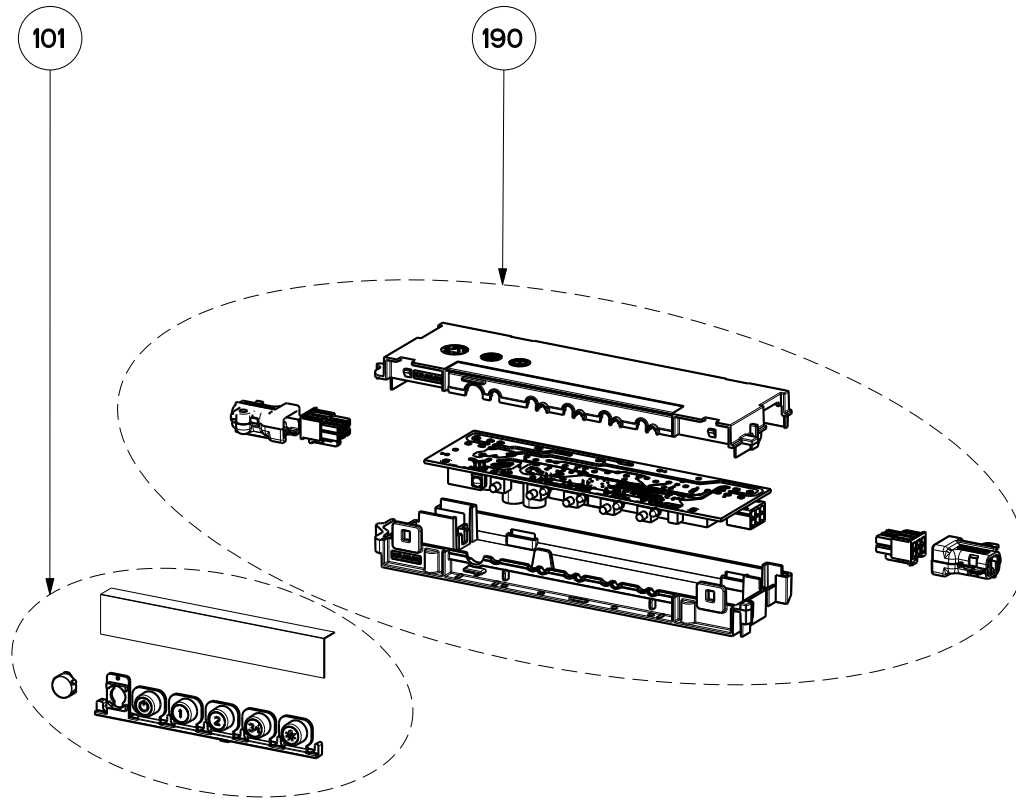

CLASSICA PLUS 2019 SSV

body / chimney components

	Model Number	CLPL30SSV	CLPL36SSV	
Key	Description	30 Stainless	36 Stainless	Qty Req.
2	Lighting Support	133.0381.738	133.0381.930	1
5	LED Lights	133.0289.829	133.0289.829	2
7	Grease Filter	133.0381.635	133.0067.471	2 (30"), 3 (36")
12	Transformer	133.0374.938	133.0374.938	1
14	Transformer Support	133.0182.439	133.0182.439	1
15	Damper	133.0055.994	133.0055.994	1
501	Lower Chimney	133.0381.587	133.0381.587	1
502	Upper Chimney	133.0381.783	133.0381.783	1
503	Chimney Brackets	133.0058.717	133.0058.717	1
504	Hardware kit	133.0474.334	133.0474.334	1

CLASSICA PLUS 2019 SSV

switch components

	Model Number	CLPL30SSV	CLPL36SSV	
Key	Description	30 Stainless	36 Stainless	Qty Req.
101	Button Kit	133.0380.478	133.0380.478	1
190	Control board kit	133.0524.811	133.0524.811	1

CLASSICA PLUS 2019 SSV

motor components

	Model Number	CLPL30SSV	CLPL36SSV	
Key	Description	30 Stainless	36 Stainless	Qty Req.
302	Impeller	133.0052.799	133.0052.799	1
305	Rubber Motor Mount	133.0051.604	133.0051.604	1
310	Power cord	133.0381.468	133.0381.468	1
312	Capacitor 25 mf	133.0060.648	133.0060.648	1
399	Motor SSV	133.0554.637	133.0554.637	1