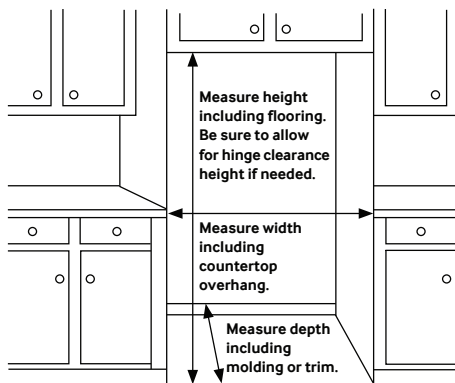

ENERGY STAR® rated:
725 kWh/yr

RF28R6201SR

SAMSUNG

28 cu. ft. 3-Door French Door Refrigerator with CoolSelect Pantry™

Installation Specifications

1. Measure the height, width and depth of the opening, making sure to include baseboards, molding tile, countertop overhang, etc. Check to be sure there is enough room to open the door (consider walls, islands or other obstacles when measuring).
2. Refer to illustration below to determine dimensions.
3. Allow 2.5" of clearance on hinge side of refrigerator when installing next to a wall where handle may make contact.
4. Allow 1" minimum clearance at rear for proper air circulation and water/electrical connections. Allow a 3/8" minimum clearance at sides and top for ease of installation.
5. Ensure each door and entryway in the home is wide enough for the refrigerator to be moved through easily.

For optimal usage and to be able to open refrigerator doors completely, do not install next to a wall.

Please note: The following dimension and cutout information is for planning purposes only. For complete installation details, consult manual packed with product, or download manual online at samsung.com.

*Compressor, evaporator, condenser, drier and connecting tubing.

Product Dimensions & Weight

Dimensions (WxHxD with hinges, handles and doors): 35 3/4" x 70" x 36"

Dimensions (WxHxD without hinges and door): 35 3/4" x 68 7/8" x 28 7/8"