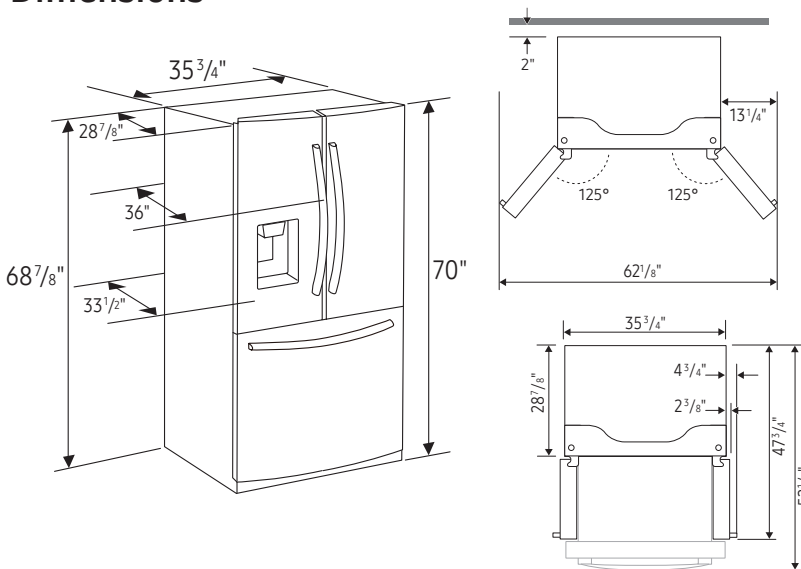

ENERGY STAR® rated:
725 kWh/yr

RF28R6201SR

SAMSUNG

28 cu. ft. 3-Door French Door Refrigerator with CoolSelect Pantry™

Installation Specifications

1. Measure the height, width and depth of the opening, making sure to include baseboards, molding tile, countertop overhang, etc. Check to be sure there is enough room to open the door (consider walls, islands or other obstacles when measuring).
2. Refer to illustration below to determine dimensions.
3. Allow 2.5" of clearance on hinge side of refrigerator when installing next to a wall where handle may make contact.
4. Allow 1" minimum clearance at rear for proper air circulation and water/electrical connections. Allow a 3/8" minimum clearance at sides and top for ease of installation.
5. Ensure each door and entryway in the home is wide enough for the refrigerator to be moved through easily.

For optimal usage and to be able to open refrigerator doors completely, do not install next to a wall.

Please note: The following dimension and cutout information is for planning purposes only. For complete installation details, consult manual packed with product, or download manual online at samsung.com.

Dimensions

Total Capacity: 28 cu. ft.

Refrigerator: 19.1 cu. ft.

- Premium External Filtered Water and Ice Dispenser
 - Crushed or Cubed Ice
- Ice Max
- CoolSelect Pantry™ with Temperature Control – Deli (41°C), Fresh (38°F) and Chilled (32°F) Options
- Pantry Divider
- 2 Humidity-Controlled Crispers
- 5 Tempered Glass Spill-Proof Shelves:
 - 1 Slide-In
 - 1 Foldable Half
 - 3 Fixed
- 6 Clear Door Bins
 - Right Door: 3 Gallon Bins
 - Left Door: 3 Regular Bins
- Adjustable Shelves for Tall Oversized Items
- High Efficiency Top LED Lighting

*Compressor, evaporator, condenser, drier and connecting tubing.

Product Dimensions & Weight

Dimensions (WxHxD with hinges, handles and doors): 35 3/4" x 70" x 36"

Dimensions (WxHxD without hinges and door): 35 3/4" x 68 7/8" x 28 7/8"