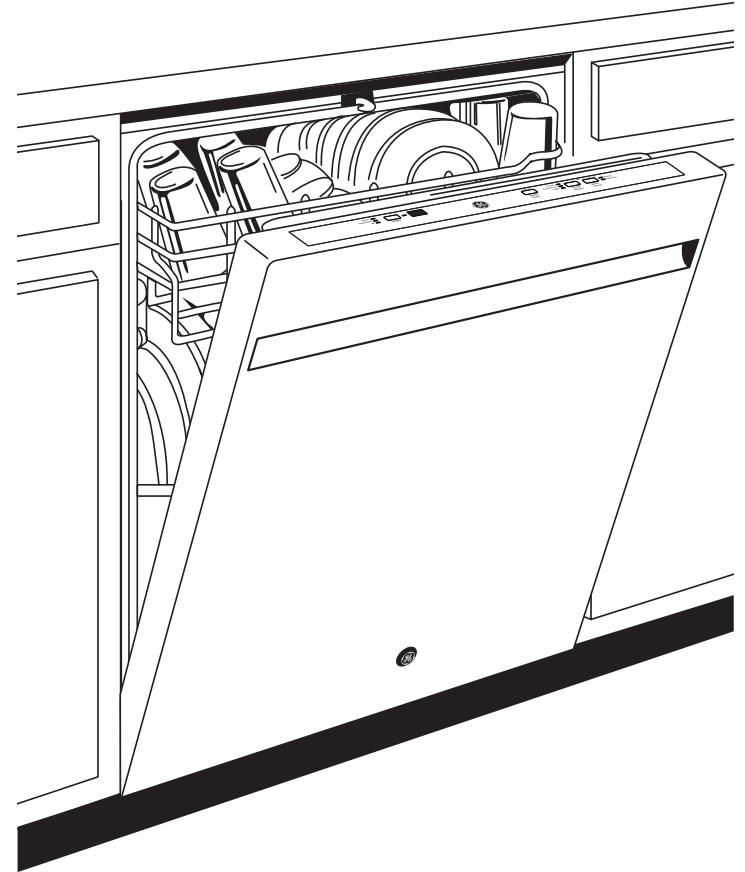

GDT225SGL/SSL

GE® Stainless Steel Interior Dishwasher with Hidden Controls

FEATURES AND BENEFITS

ADA Compliant with Low-Profile Installation – Great for 34" counter top heights and raised subfloors

3-Level Wash – Expect exceptionally clean table-ready dishes with powerful wash arms

Autosense Cycle – A beam of light measures soil levels and water temperature to adjust to the ideal cycle time

Piranha™ hard food disposer with removable filter – To ensure consistently clean items, this stainless steel blade rotates at 3,600 RPM to pulverize food particles and helps to prevent large particles from clogging the wash arms

Sanitize option (NSF Certified) – High-temperature rinse sanitizes and reduces by 99.999% the bacteria found on dishes

dBA 51

Model GDT225SGLWW – White on white

Model GDT225SGLBB – Black on black

Model GDT225SSLSS – Stainless steel (shown)

As an ENERGY STAR® partner, GE has determined that this product meets the ENERGY STAR guidelines for energy efficiency.