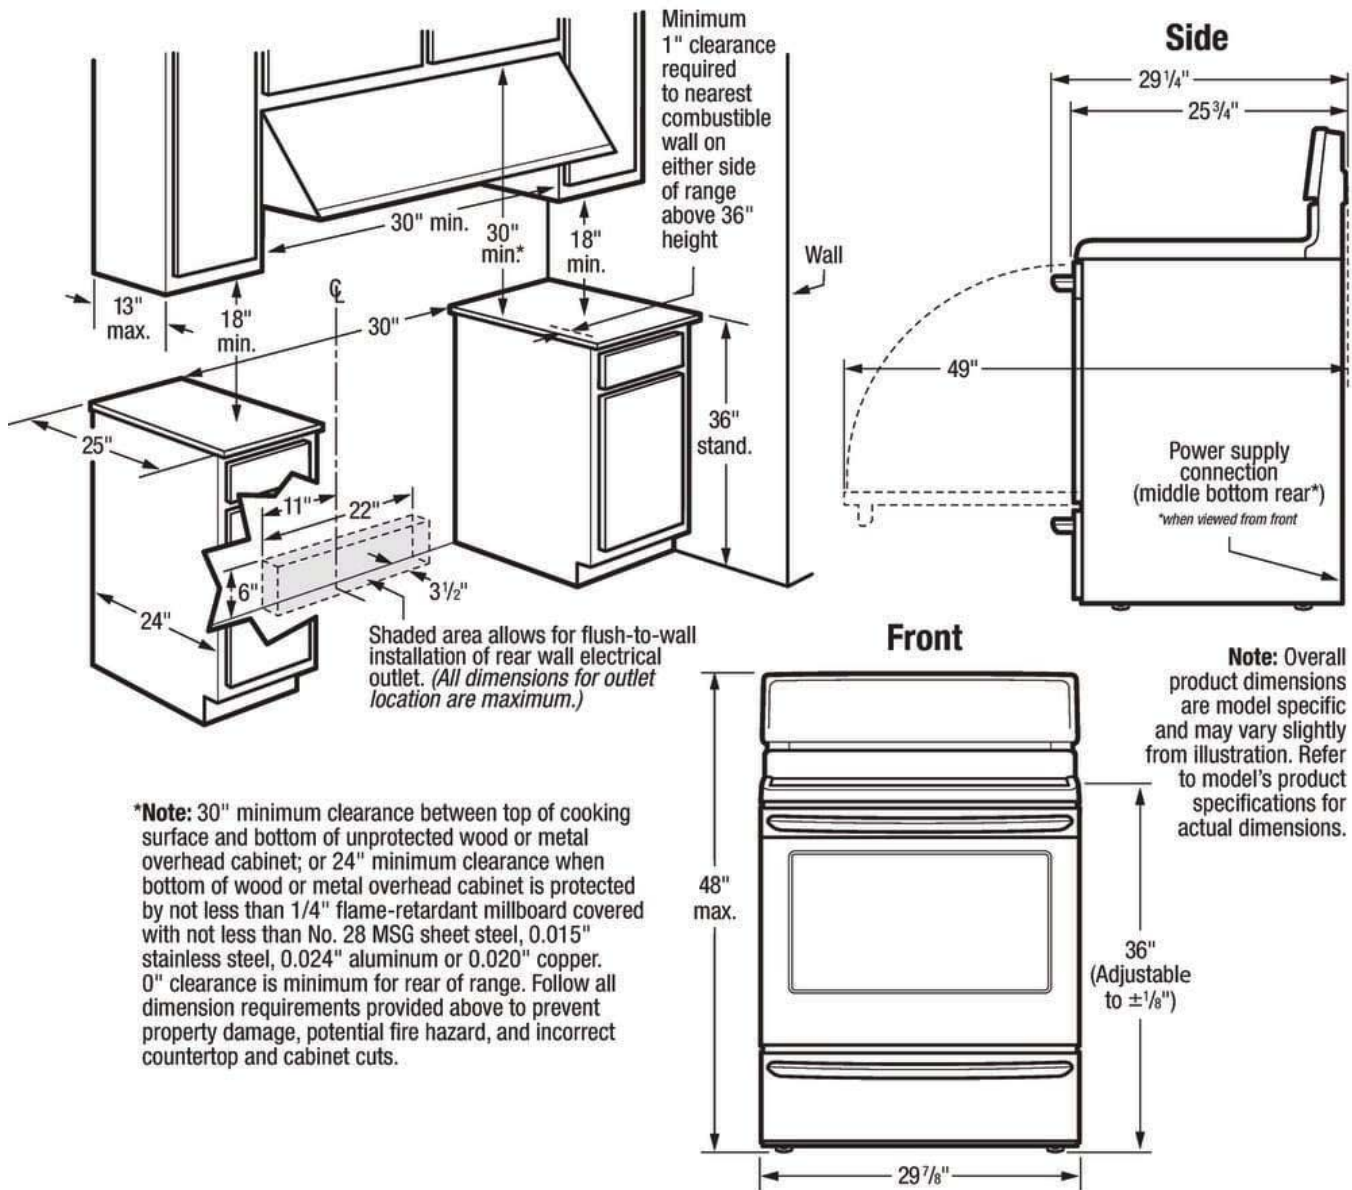

FRIGIDAIRE

FCRE3052AB
FCRE3052AS
FCRE3052AW

Available Colors : Black, Stainless Steel, White

Version : 08/19

Electric Ranges

30" Electric Range

Installation Drawing