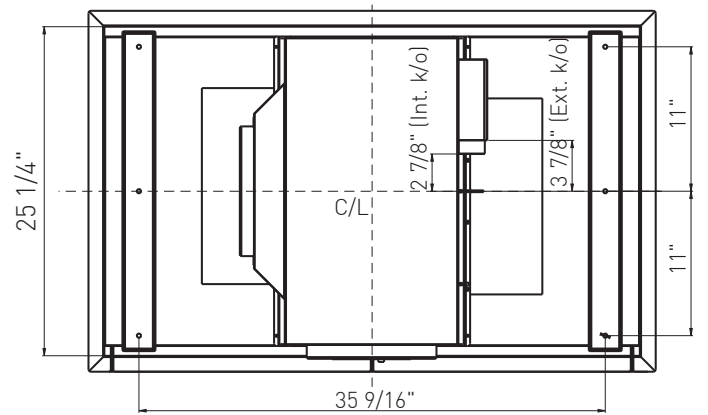

Enjoy unobstructed views of your kitchen with the modern, minimalist lines of the Lux. This sleek hood includes a wireless remote control, and it discreetly mounts into the ceiling above your range or cooktop for power and good

looks combined. Your kitchen will stay clean and smoke free with the Lux's Perimeter Aspiration and multiple blower options, and the tri-level LED light strip ensures a good-looking glow. Available in White and Stainless Steel.

ZEPHYR

ZEPHYRONLINE.COM

Top

*ALU-E43 has 2 panels, ALU-E63 has 3 panels