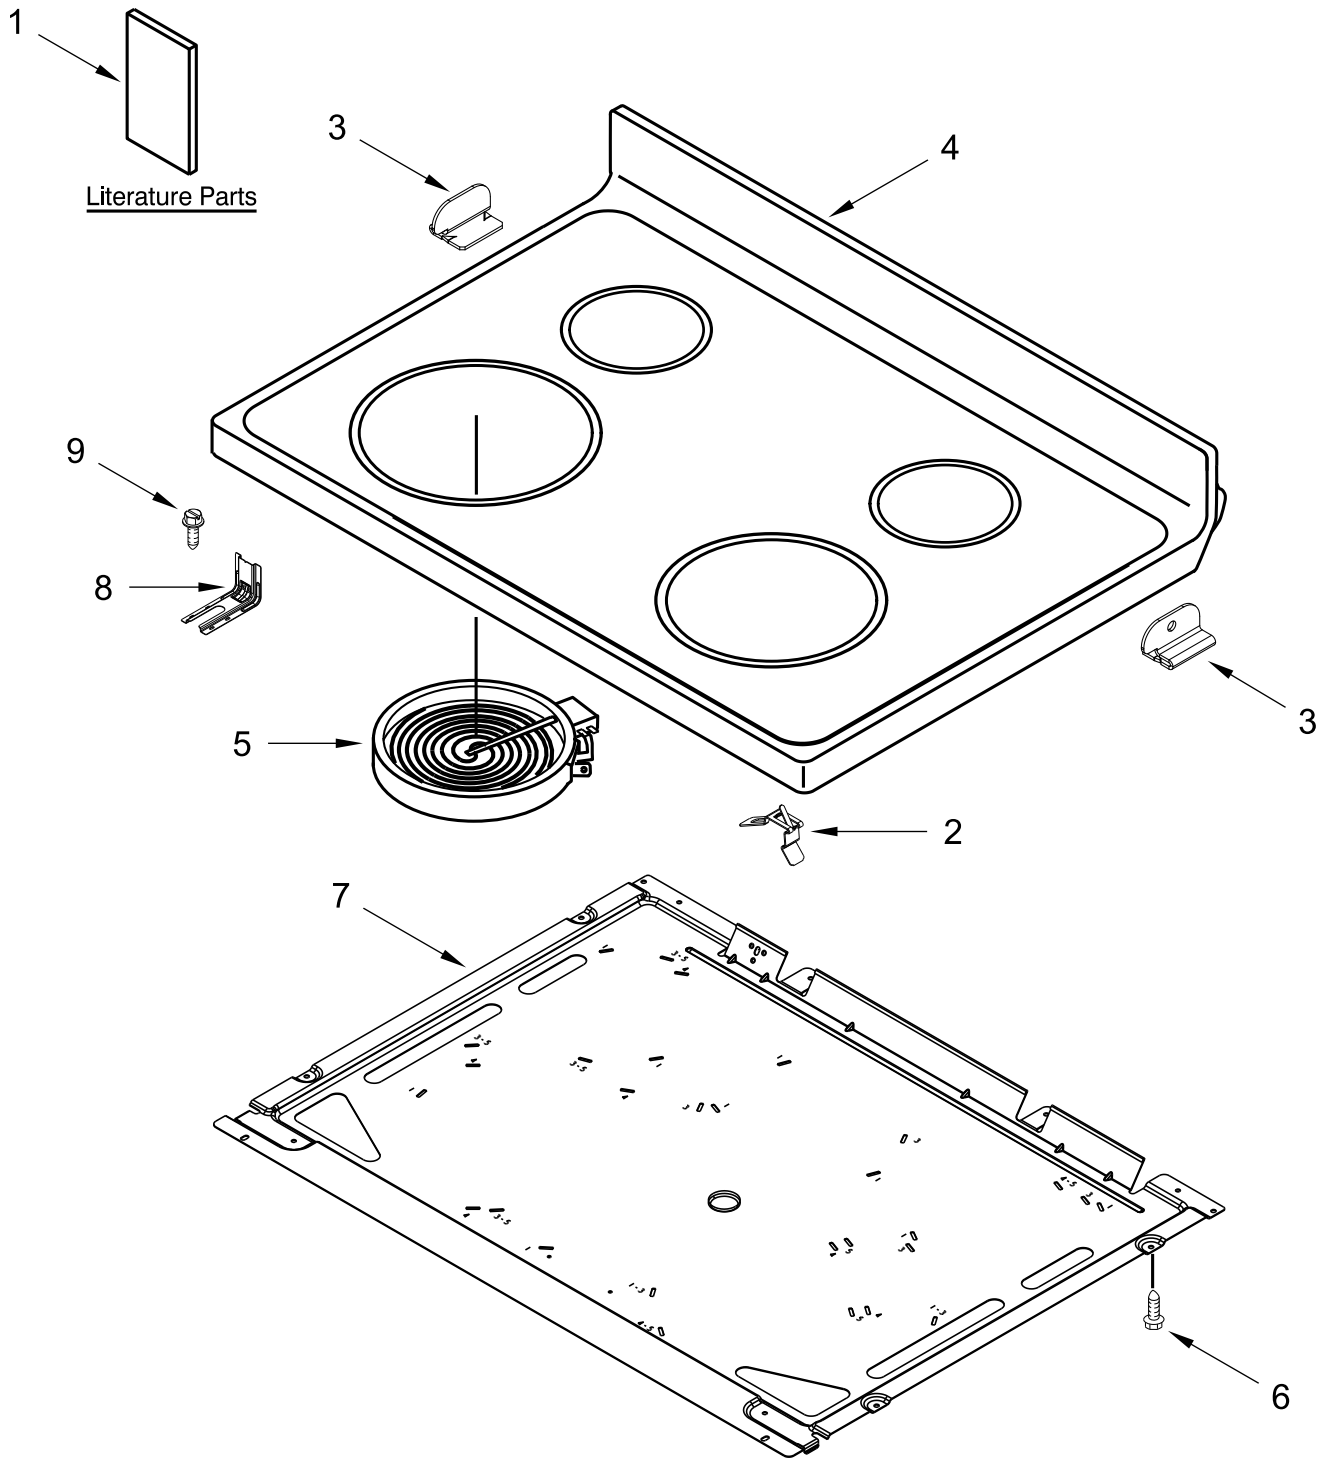

30" ELECTRIC FREESTANDING STANDARD CLEAN RANGE

MODELS:

WFE515S0JB0 (Black)
WFE515S0JW0 (White)

COOKTOP PARTS

COOKTOP PARTS

<u>Illus. No.</u>	<u>Part No.</u>	<u>Description</u>	<u>Illus. No.</u>	<u>Part No.</u>	<u>Description</u>	<u>Illus. No.</u>	<u>Part No.</u>	<u>Description</u>
1		Literature Parts	4		Cooktop	7	W10691223	Pan, Radiant Element
	W11333088	Instructions, Installation		W11034830	Black	8	W10306542	Bracket, Anti-Tip
	W11333073	Use and Care Guide		W11034829	White	9	7101P485-60	Screw, Anti-Tip Kit
	W11351201	Sheet, Tech	5	W10275048	Element (3000/1400W) (Left Front)			FOLLOWING PARTS NOT ILLUSTRATED
	W11351205	Diagram, Wiring		W10248261	Element (1200W) (Left Rear, Right Rear)		W11171889	Harness, Wire (Main)
2	W10225448	Spring, Element		8273992	Element (2500W) (Right Front)		W11134551	Harness, Cooktop (Right)
3	W10607641	Bracket, Cooktop (Left)		3196169	Screw		W11134603	Harness, Cooktop (Left)
	W10607642	Bracket, Cooktop (Right)	6					

CONTROL PANEL PARTS

CONTROL PANEL PARTS

<u>Illus.</u> <u>No.</u>	<u>Part No.</u>	<u>Description</u>	<u>Illus.</u> <u>No.</u>	<u>Part No.</u>	<u>Description</u>	<u>Illus.</u> <u>No.</u>	<u>Part No.</u>	<u>Description</u>
1		Endcap	4	W10434452	Switch, Infinite (Dual)	6		Control, Electronic (LCX)
	W11130372	Black (Left)			(Left Front)		W11204514	Black
	W11130379	Black (Right)		3148951	Switch, Infinite		W11204511	White
	W11130371	White (Left)			(Right Rear and Left Rear)	7	W10525121	Bracket, Console Mounting
	W11130378	White (Right)						
2	W10695491	Bracket, Control		3148954	Switch, Infinite (Orange)	8	W10134247	Shield, Heat
3		Console, Assembly			(Right Front)	9	3400882	Screw
	W11027385	Black			Knob	10	8272473	Cover, Upper Rear
	W11027386	White	5			11	3196178	Screw
				W11022718	Black			
				W11022720	White			