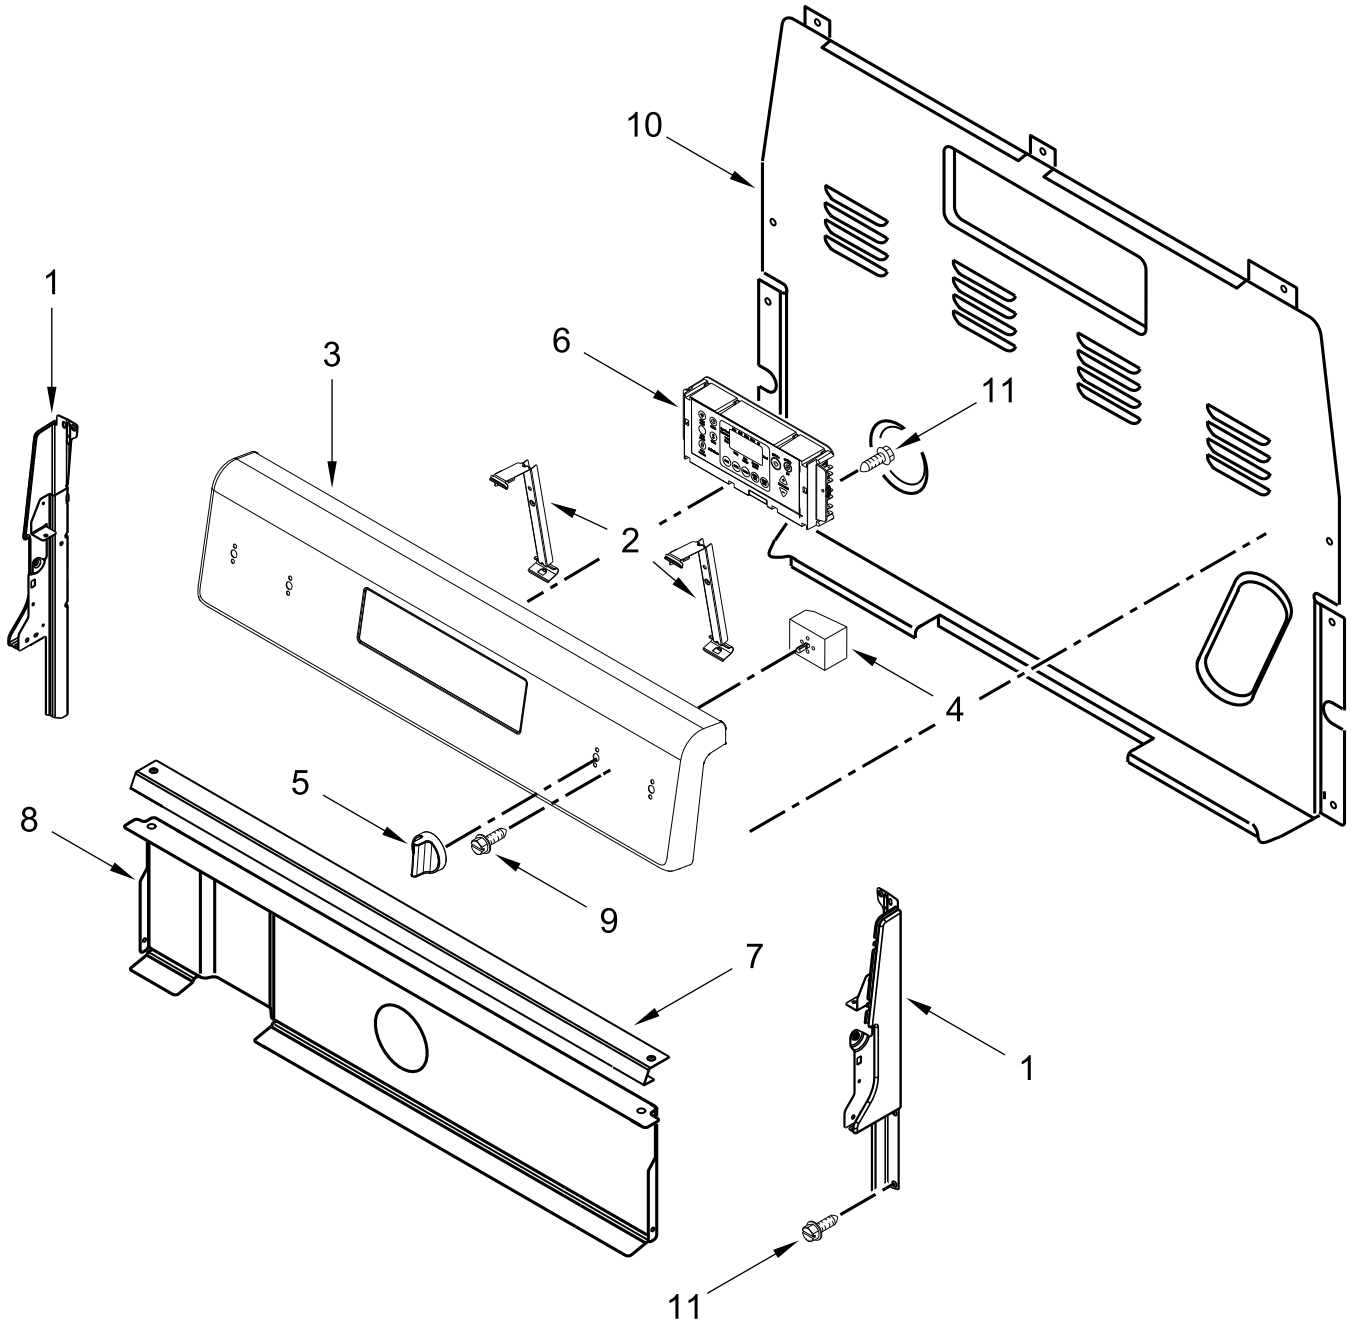

30" ELECTRIC FREESTANDING STANDARD CLEAN RANGE

MODELS:

WFE515S0JB0 (Black)
WFE515S0JW0 (White)

COOKTOP PARTS

COOKTOP PARTS

<u>Illus. No.</u>	<u>Part No.</u>	<u>Description</u>	<u>Illus. No.</u>	<u>Part No.</u>	<u>Description</u>	<u>Illus. No.</u>	<u>Part No.</u>	<u>Description</u>
1		Literature Parts	4		Cooktop	7	W10691223	Pan, Radiant Element
	W11333088	Instructions, Installation		W11034830	Black	8	W10306542	Bracket, Anti-Tip
	W11333073	Use and Care Guide		W11034829	White	9	7101P485-60	Screw, Anti-Tip Kit
	W11351201	Sheet, Tech	5	W10275048	Element (3000/1400W) (Left Front)			FOLLOWING PARTS NOT ILLUSTRATED
	W11351205	Diagram, Wiring		W10248261	Element (1200W) (Left Rear, Right Rear)		W11171889	Harness, Wire (Main)
2	W10225448	Spring, Element		8273992	Element (2500W) (Right Front)		W11134551	Harness, Cooktop (Right)
3	W10607641	Bracket, Cooktop (Left)		3196169	Screw		W11134603	Harness, Cooktop (Left)
	W10607642	Bracket, Cooktop (Right)	6					

CONTROL PANEL PARTS

CONTROL PANEL PARTS

<u>Illus.</u> <u>No.</u>	<u>Part No.</u>	<u>Description</u>	<u>Illus.</u> <u>No.</u>	<u>Part No.</u>	<u>Description</u>	<u>Illus.</u> <u>No.</u>	<u>Part No.</u>	<u>Description</u>
1		Endcap	4	W10434452	Switch, Infinite (Dual)	6		Control, Electronic (LCX)
	W11130372	Black (Left)			(Left Front)		W11204514	Black
	W11130379	Black (Right)		3148951	Switch, Infinite		W11204511	White
	W11130371	White (Left)			(Right Rear and Left Rear)	7	W10525121	Bracket, Console Mounting
	W11130378	White (Right)						
2	W10695491	Bracket, Control		3148954	Switch, Infinite (Orange)	8	W10134247	Shield, Heat
3		Console, Assembly			(Right Front)	9	3400882	Screw
	W11027385	Black			Knob	10	8272473	Cover, Upper Rear
	W11027386	White	5			11	3196178	Screw
				W11022718	Black			
				W11022720	White			