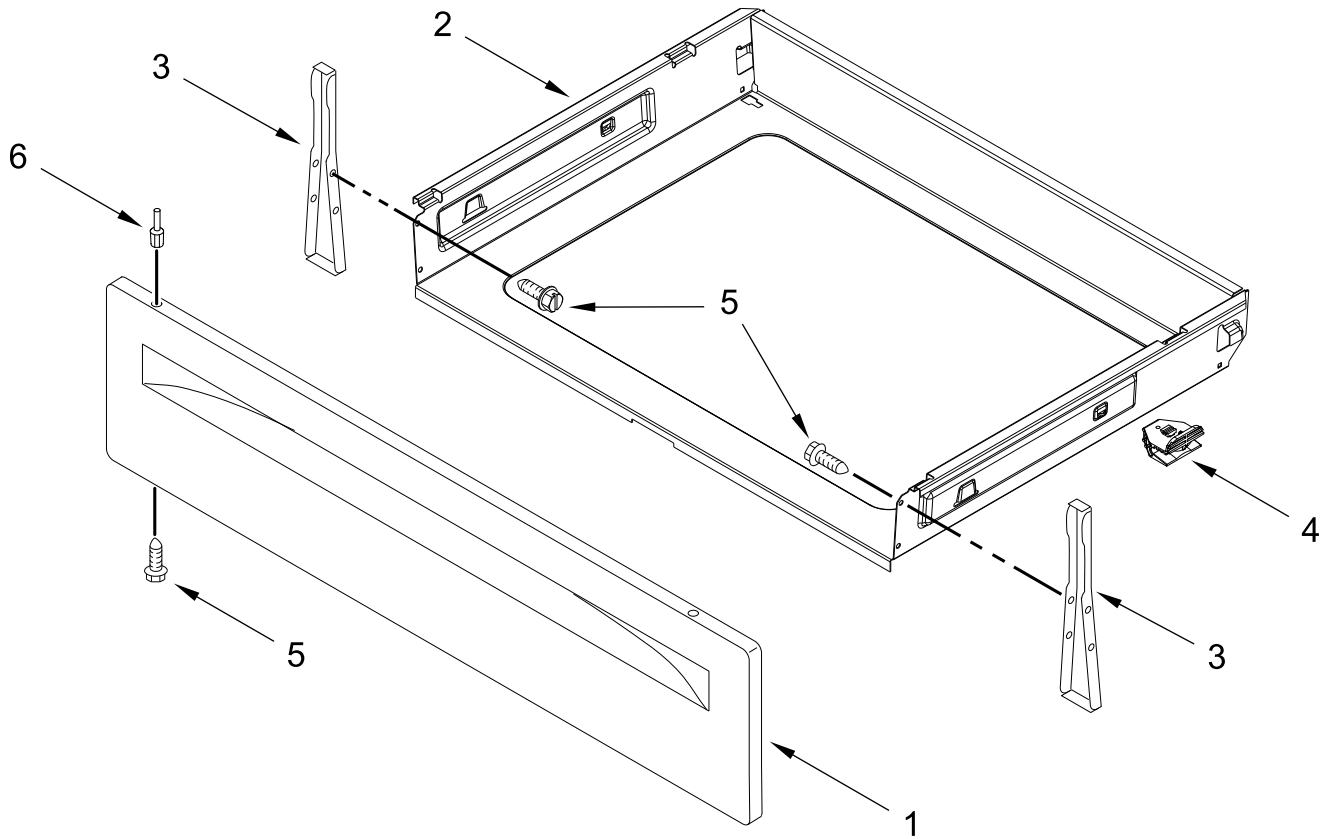

DOOR PARTS

<u>Illus. No.</u>	<u>Part No.</u>	<u>Description</u>
1		Handle and Vent Assembly
	W11039085	Black
	W11039084	White
2	W10480830	Screw
3		Trim, Top
	W10310922	Black
	W10310920	White
4		Door Handle
	W11022643	Black
	W11022644	White
5		Standoff (Not Serviced, Order Handle and Vent Assembly)

<u>Illus. No.</u>	<u>Part No.</u>	<u>Description</u>
6	9758162	Glass, Inner
7	9761357	Retainer, Insulation
8	W10299226	Hinge, Active
9	W10278991	Insulation, Door Strip
10		Trim, Side
	W10746436	Black (Left)
	W10746435	Black (Right)
	8523172	White (Left)
	8523166	White (Right)
11	W10327235	Screw
12	W10884775	Nameplate
13	W10031780	Screw
14	W10544179	Strap, Door

<u>Illus. No.</u>	<u>Part No.</u>	<u>Description</u>
15	W10200660	Screw
16		Glass, Outer Door
	W10884159	Black
	W10409945	White
17	W10316950	Frame, Glass
18	W10299227	Hinge, Door (Passive)
19		Trim, Lower Door
	8523177	Black
	8523175	White
20	9761344	Liner, Door
21	W10031790	Screw

DRAWER PARTS