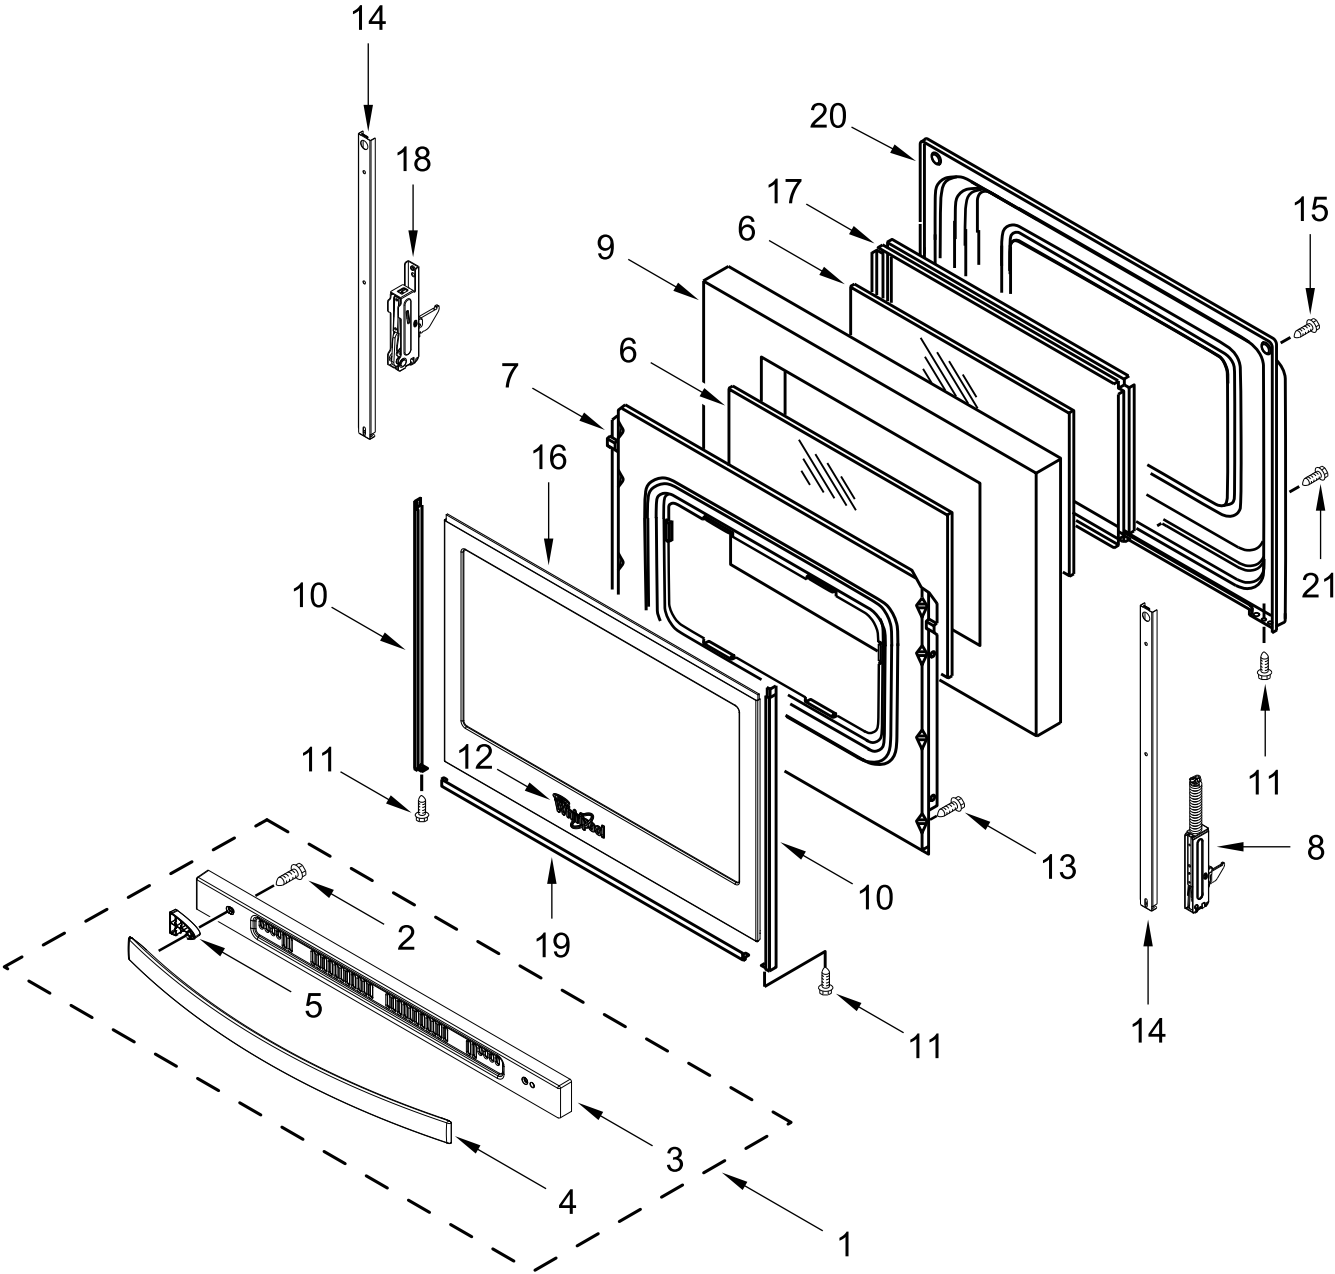

DOOR PARTS

DOOR PARTS

<u>Illus. No.</u>	<u>Part No.</u>	<u>Description</u>
1		Handle and Vent Assembly
	W11039085	Black
	W11039084	White
2	W10480830	Screw
3		Trim, Top
	W10310922	Black
	W10310920	White
4		Door Handle
	W11022643	Black
	W11022644	White
5		Standoff (Not Serviced, Order Handle and Vent Assembly)

<u>Illus. No.</u>	<u>Part No.</u>	<u>Description</u>
6	9758162	Glass, Inner
7	9761357	Retainer, Insulation
8	W10299226	Hinge, Active
9	W10278991	Insulation, Door Strip
10		Trim, Side
	W10746436	Black (Left)
	W10746435	Black (Right)
	8523172	White (Left)
	8523166	White (Right)
11	W10327235	Screw
12	W10884775	Nameplate
13	W10031780	Screw
14	W10544179	Strap, Door

<u>Illus. No.</u>	<u>Part No.</u>	<u>Description</u>
15	W10200660	Screw
16		Glass, Outer Door
	W10884159	Black
	W10409945	White
17	W10316950	Frame, Glass
18	W10299227	Hinge, Door (Passive)
19		Trim, Lower Door
	8523177	Black
	8523175	White
20	9761344	Liner, Door
21	W10031790	Screw