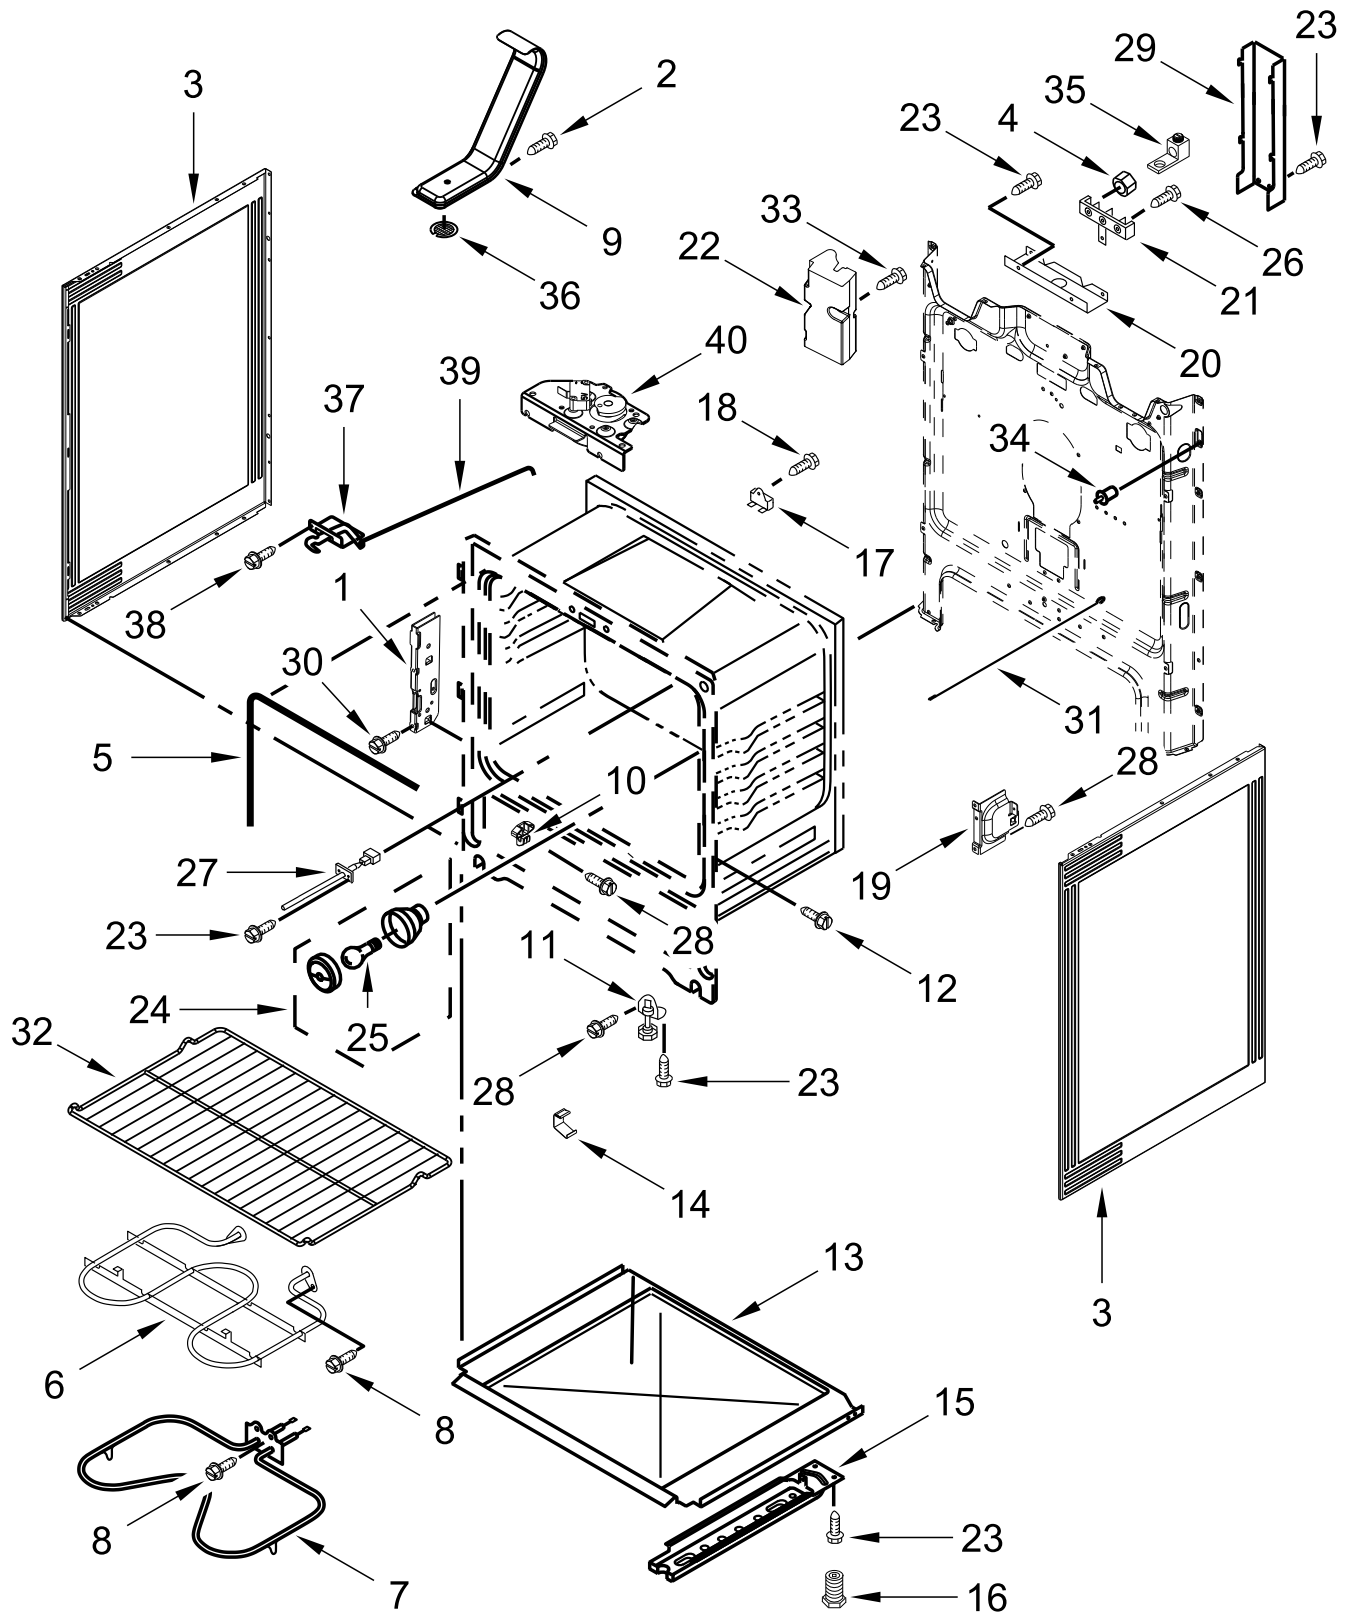

CHASSIS PARTS

CHASSIS PARTS

<u>Illus. No.</u>	<u>Part No.</u>	<u>Description</u>	<u>Illus. No.</u>	<u>Part No.</u>	<u>Description</u>	<u>Illus. No.</u>	<u>Part No.</u>	<u>Description</u>
1	W10289077	Receiver, Hinge	16	W10058460	Foot, Leveling	35	W10281322	Kit, Bare Wire Adapter Block
2	3196154	Screw	17	3196548	Fuse, Thermal	36	W11092984	Screen, Vent
3		Panel, Side	18	3196172	Screw	37	9761013	Assembly, Door Latch (Front)
	W10162245	Black	19	W10404688	Clip, Oven Support	38	3196560	Screw
	W10575396	White	20	3186034	Bracket, Service	39	W10078380	Rod, Latch
4	3400029	Nut	21	W10245259	Block, Terminal	40	W10107820	Assembly, Door Latch (Rear)
5	W10658354	Seal, Door	22	W10910404	Counterweight			FOLLOWING PARTS NOT ILLUSTRATED
6	9757340	Element, Broil	23	3196178	Screw	W10774939		Insulation, Wrap
7	W11111743	Element, Bake	24	W11175594	Assembly, Light	W11127325		Insulation, Back
8	3196174	Screw	25	W10571723	Bulb, Halogen 40 Watts	W10333344		Insulation, Flue
9	W10134285	Tube, Vent	26	3400016	Screw			
10	W10674705	Glide, Drawer Front	27	W10181986	Sensor, Oven			
11	W10341186	Assembly, Front Foot	28	3196169	Screw			
12	W10067840	Screw	29	W10326122	Cover, Terminal Block			
13	8054068	Retainer, Insulation	30	W10031780	Screw			
14	W10137382	Clip, Panel	31	9757239	Rod, Door Switch			
15	W10390008	Assembly, Base Rail (Left)	32	W10268578	Rack, Oven			
	W10390007	Assembly, Base Rail (Right)	33	W11034869	Screw			
			34	W10627802	Switch, Door