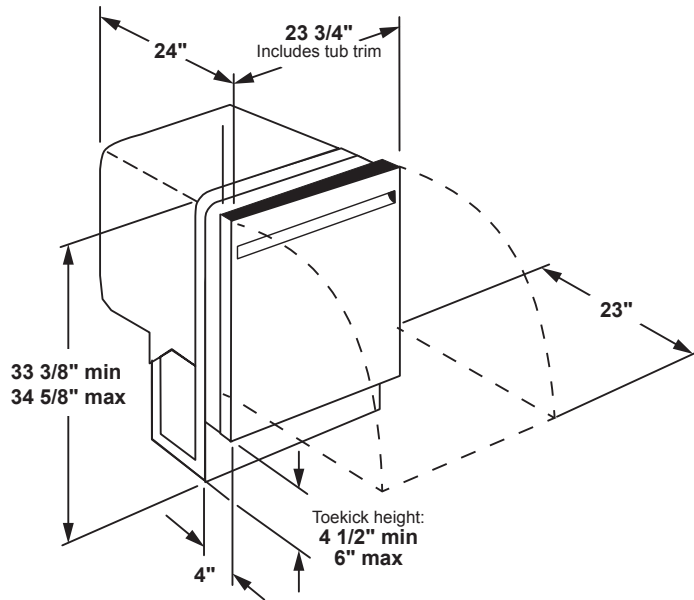

Café™ Stainless Interior Built-In Dishwasher with Hidden Controls

CDT855M5NS5

CAFÉ

DISTINCT BY DESIGN™

TECHNICAL DETAILS

Calrod Heater Watts	1200/400
Power Connection	Optional cord kit (GPFCORD - WX09X70910, WX09X70911)
Volts/Hertz/Amps	120v; 60Hz; 10.2A

WARRANTY

Parts warranty	Limited 1-year entire appliance
Labor warranty	Limited 1-year entire appliance
Warranty notes	See written warranty for full details

DIMENSIONS