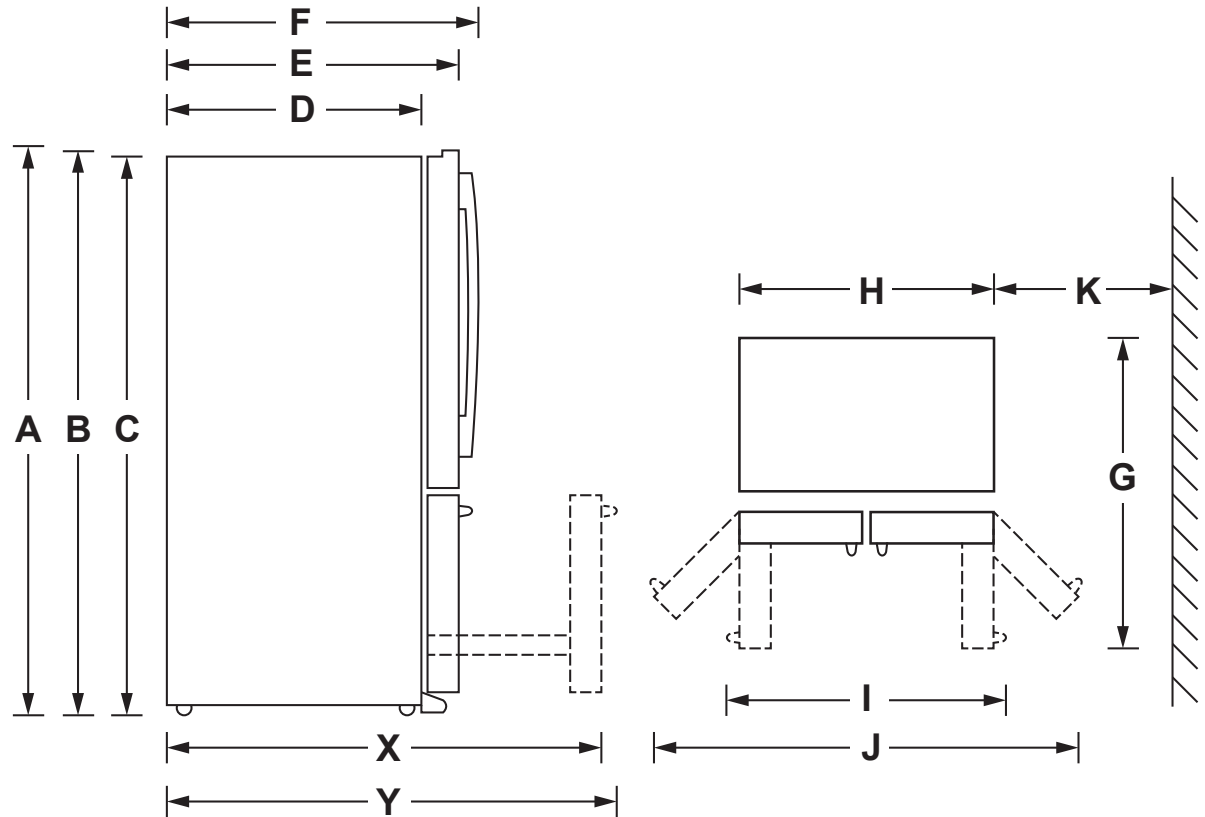

PFD28KBL/KSL/KYN

GE Profile™ Series 27.7 Cu. Ft. French-Door Refrigerator with Door In Door

DIMENSIONS AND INSTALLATION INFORMATION (IN INCHES)

Height to top of door (in.) A	70-1/2
Height to top of hinge (in.) B	69-7/8
Height to top of case (in.) C	69
Case depth without door (in.) D	29-3/8
Case depth less door handle (in.) E	34-3/4
Case depth with door handle (in.) F	36-1/4
Depth with fresh food door open 90° (in.) G	48-3/8
Width (in.) H	35-3/4
Width with door open 90° with door handle (in.) I	44-5/8
Width with doors open fully (in.) J	68-1/4
Min distance between side of case and wall, in either direction, to allow doors to open fully (in.) K	16-3/8
Depth with FZ door completely open (w/o handle) (in.) X	51-7/8
Depth with FZ door completely open (w/ handle) (in.) Y	53-3/8