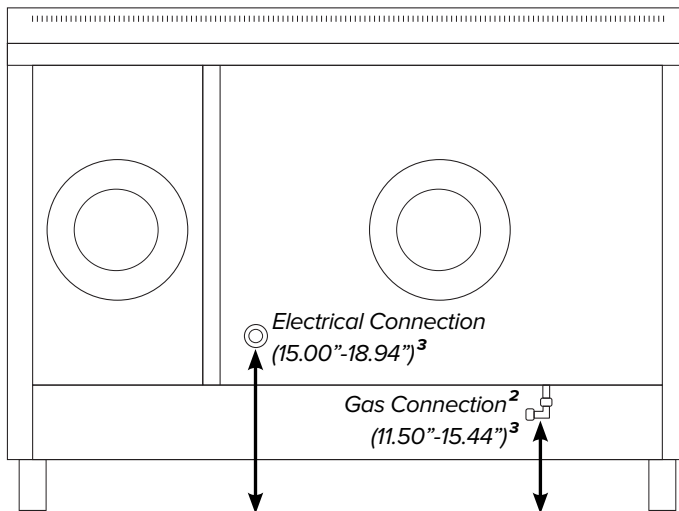

ILVE 48" Nostalgie Dual Fuel Range

Range Front (Oven Exterior)

Range Side

Range Back

¹Backsplash optional. ²Gas connection lies 1 1/2" from back of range. ³Height above floor.

ILVE 48" Nostalgie Dual Fuel Range