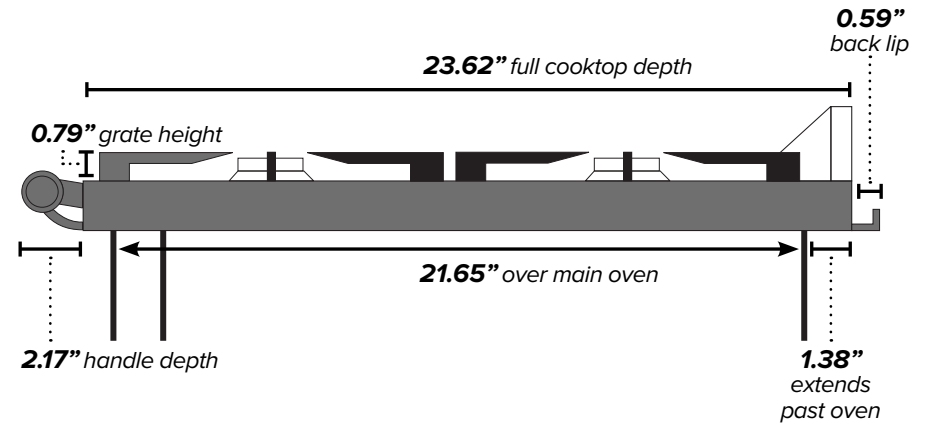

ILVE 48" Nostalgie Dual Fuel Range

Range Front (Oven Exterior)

Range Side

Range Back

¹Backsplash optional. ²Gas connection lies 1 1/2" from back of range. ³Height above floor.

ILVE 48" Nostalgie Dual Fuel Range