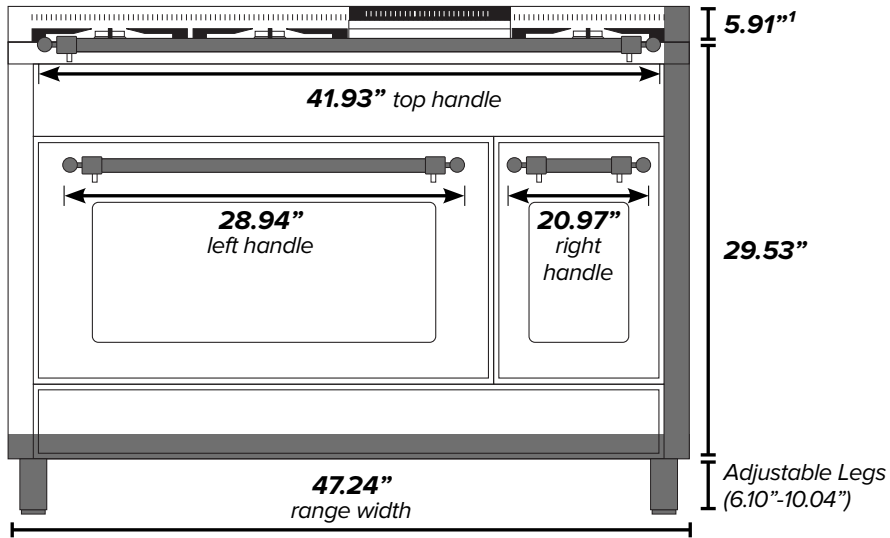

ILVE 48" Nostalgie Dual Fuel Range

Range Front (Oven Exterior)

Range Side

Range Back

¹Backsplash optional. ²Gas connection lies 1 1/2" from back of range. ³Height above floor.

ILVE 48" Nostalgie Dual Fuel Range