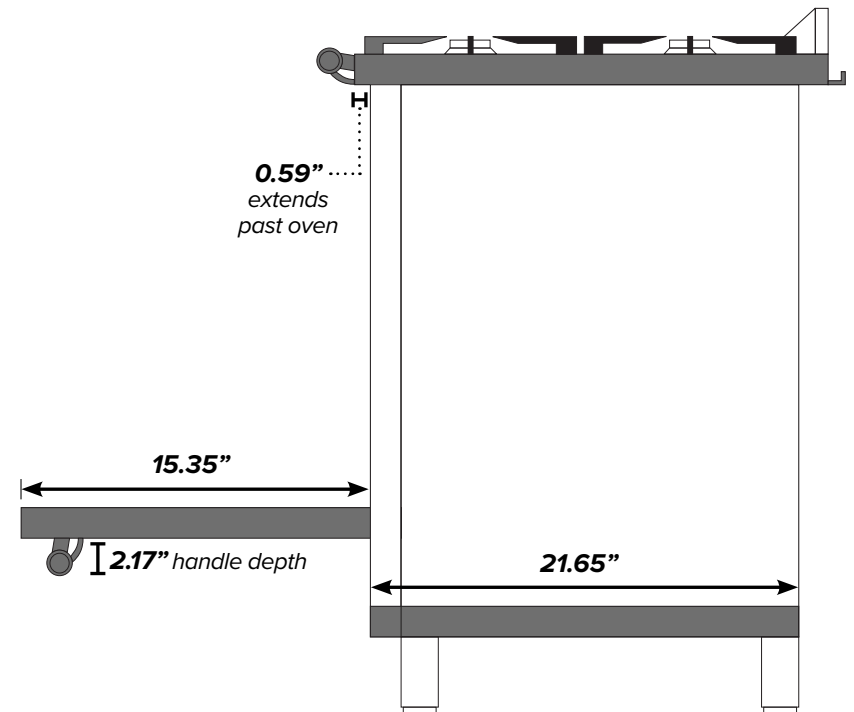

ILVE 48" Nostalgie Dual Fuel Range

Range Front (Oven Exterior)

Range Side

Range Back

¹Backsplash optional. ²Gas connection lies 1 1/2" from back of range. ³Height above floor.

ILVE 48" Nostalgie Dual Fuel Range