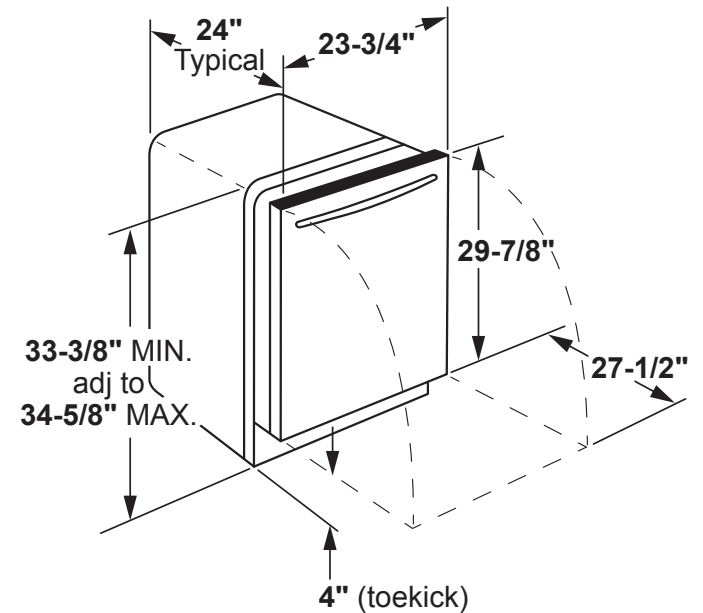

GDT665SBN/SFN/SGN/SMN/SSN

GE® Stainless Steel Interior Dishwasher with Hidden Controls

DIMENSIONS AND INSTALLATION INFORMATION (IN INCHES)

ELECTRICAL RATING

Voltage AC.....	120
Hertz.....	60
Total connected load amperage.....	6.6
Calrod® heater watts max.....	800/500

For use on adequately wired 120-volt, 15-amp circuit having 2-wire service with a separate ground wire. This appliance must be grounded for safe operation.

INSTALLATION INFORMATION: Before installing, consult installation instructions packed with product for current dimensional data.