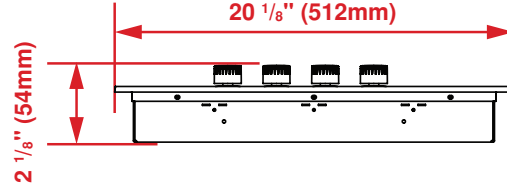

### DIMENSIONS (H X W X D)

2 1/8 x 22 7/8 x 20 1/8 in.

### DIMENSIONS

Required Cutout Dimension (H x W x D)	2 1/8 x 22 7/8 x 20 1/8 in.
Overall Height	2 1/8 in.
Overall Width	22 7/8 in.
Overall Depth	20 1/8 in.
Weight	26 lbs

### POWER / RATINGS

KW / Amps Rating at 240 V, 60 Hz	208-230 V, 60 Hz
Supply Cord	Yes

Top

Side – Side View

Front – Side View

Countertop Cutout

NOTE TO THE INSTALLER: All height, width and depth dimensions are shown in inches (as well as metric). Beko US Inc. reserves the absolute and unrestricted right to change product materials and specifications, at any time, without notice. Please visit our website [www.beko.us](http://www.beko.us) or call 888 352 2356 to verify the latest specifications with final dimensional data and other details prior to installation and making a cutout. Applicable product limited warranty information may be found in accompanying product materials or you may contact your account manager for further details. Proper installation is the responsibility of the installer. Product failure due to improper installation is not covered under the Limited Warranty.