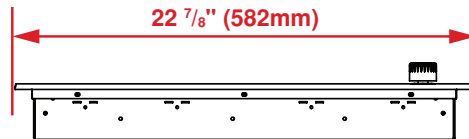

### DIMENSIONS (H X W X D)

2 1/8 x 22 7/8 x 20 1/8 in.

### DIMENSIONS

Required Cutout Dimension (H x W x D)	2 1/8 x 22 7/8 x 20 1/8 in.
Overall Height	2 1/8 in.
Overall Width	22 7/8 in.
Overall Depth	20 1/8 in.
Weight	26 lbs

### POWER / RATINGS

KW / Amps Rating at 240 V, 60 Hz	208-230 V, 60 Hz
Supply Cord	Yes

Top

Side – Side View

Front – Side View

Countertop Cutout

NOTE TO THE INSTALLER: All height, width and depth dimensions are shown in inches (as well as metric). Beko US Inc. reserves the absolute and unrestricted right to change product materials and specifications, at any time, without notice. Please visit our website [www.beko.us](http://www.beko.us) or call 888 352 2356 to verify the latest specifications with final dimensional data and other details prior to installation and making a cutout. Applicable product limited warranty information may be found in accompanying product materials or you may contact your account manager for further details. Proper installation is the responsibility of the installer. Product failure due to improper installation is not covered under the Limited Warranty.