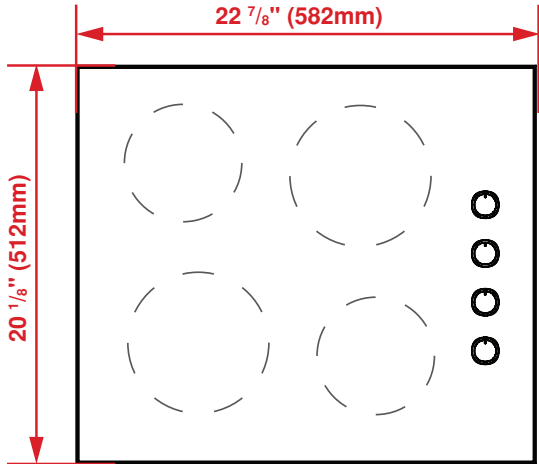

Top

NOTE TO THE INSTALLER: All height, width and depth dimensions are shown in inches (as well as metric). Beko US Inc. reserves the absolute and unrestricted right to change product materials and specifications, at any time, without notice. Please visit our website www.beko.us or call 888 352 2356 to verify the latest specifications with final dimensional data and other details prior to installation and making a cutout. Applicable product limited warranty information may be found in accompanying product materials or you may contact your account manager for further details. Proper installation is the responsibility of the installer. Product failure due to improper installation is not covered under the Limited Warranty.

IN HARMONY WITH NATURE, YOUR LIFE, AND YOU