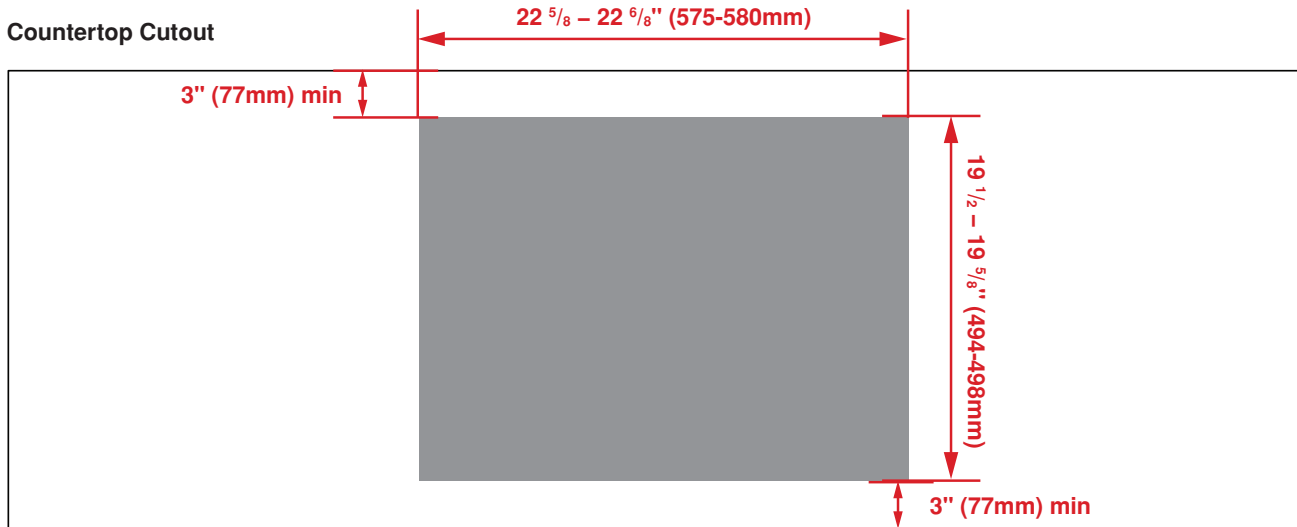

### DIMENSIONS (H X W X D)

2 1/8 x 22 7/8 x 20 1/8 in.

### DIMENSIONS

Required Cutout Dimension (H x W x D)	2 1/8 x 22 7/8 x 20 1/8 in.
Overall Height	2 1/8 in.
Overall Width	22 7/8 in.
Overall Depth	20 1/8 in.
Weight	26 lbs

### POWER / RATINGS

KW / Amps Rating at 240 V, 60 Hz	208-230 V, 60 Hz
Supply Cord	Yes

Top

Side – Side View

Front – Side View

Countertop Cutout

NOTE TO THE INSTALLER: All height, width and depth dimensions are shown in inches (as well as metric). Beko US Inc. reserves the absolute and unrestricted right to change product materials and specifications, at any time, without notice. Please visit our website [www.beko.us](http://www.beko.us) or call 888 352 2356 to verify the latest specifications with final dimensional data and other details prior to installation and making a cutout. Applicable product limited warranty information may be found in accompanying product materials or you may contact your account manager for further details. Proper installation is the responsibility of the installer. Product failure due to improper installation is not covered under the Limited Warranty.