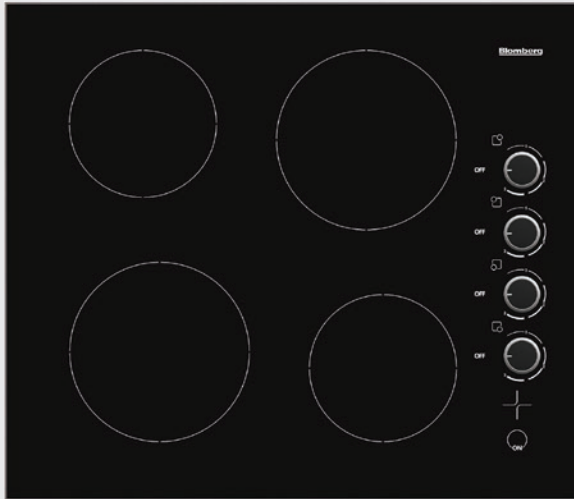

## 24" Touch Control Electric Cooktop

CTE24402

### FEATURES

- Six Cooking Levels per Zone
- Four Vitroceramic Cooking Zones
- Two x 1800W - 7"
- Two x 1200W - 5.5"
- On/off Indicator
- Easy cleaning
- Residual Heat Indicator

### DIMENSIONS (H X W X D)

2 1/8 x 22 7/8 x 20 1/8 in.

### GENERAL

Glass Type	Glass Ceramic
Size	24"
Color	Black
Heating Technology	Electric (Vitroceramic)
Stainless Steel Frame	Yes
Control Type	Side Knob Control