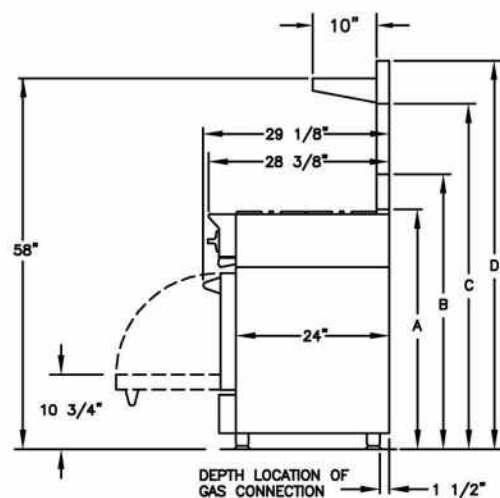

ELECTRICAL CORD LOCATED IN BACK OF UNIT
LOCATION OF ELECTRICAL OUTLET MUST NOT BE HIGHER THAN 3" FROM FLOOR IF LOCATED BEHIND THE UNIT OR CAN BE LOCATED IN AN ADJOINING CABINET.

A - ISLAND TRIM HEIGHT - 37 1/2"
B - 6" STANDARD BACKGUARD HEIGHT - 43"
C - 17" BACKGUARD HEIGHT - 54"
D - HIGH SHELF BACKGUARD HEIGHT - 60 3/4"

RELATED PRODUCTS

VENTILATION

SALAMANDER BROILER