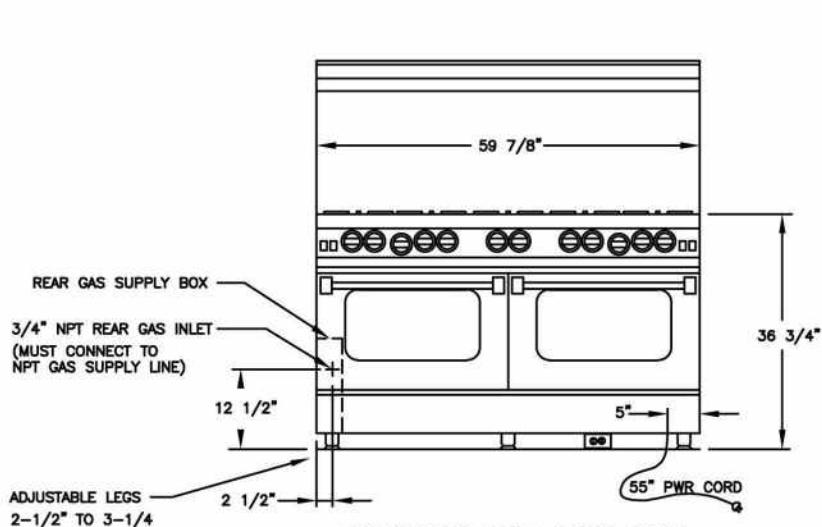

ELECTRICAL CORD LOCATED IN BACK OF UNIT
LOCATION OF ELECTRICAL OUTLET MUST NOT BE HIGHER THAN 3" FROM FLOOR IF LOCATED BEHIND THE UNIT OR CAN BE LOCATED IN AN ADJOINING CABINET.