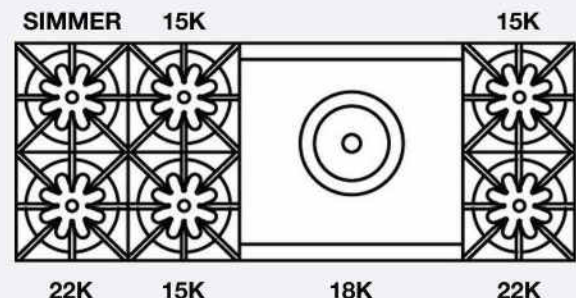

BURNER CONFIGURATION

ADDITIONAL CUSTOMIZATION OPTIONS

- Burner configurations
- Integrated cooktop options
- Door options
- Backguards
- Knob colors
- Trim options

*All specifications subject to change without notice.
Contact BlueStar Customer Service at (800) 449 - 8691
prior to installation or site preparation.*