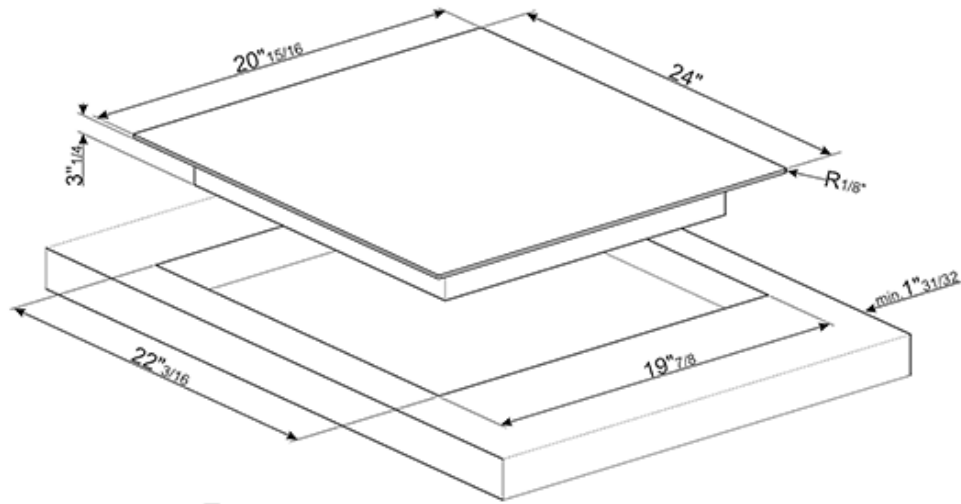

SEU244ETB

ceramic cooktop
24"
black
touch control

SMEG U.S.A. INC.
A&D BUILDING
150 EAST 58th STREET, 7th FLOOR
NEW YORK, NY, 10155
Tel. +1 212 265 5378
Fax +1 212 265 5945