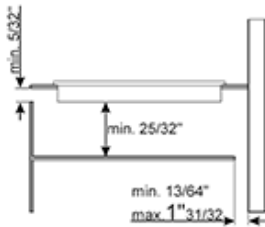

SEU244ETB

ceramic cooktop
24"
black
touch control

SMEG U.S.A. INC.
A&D BUILDING
150 EAST 58th STREET, 7th FLOOR
NEW YORK, NY, 10155
Tel. +1 212 265 5378
Fax +1 212 265 5945