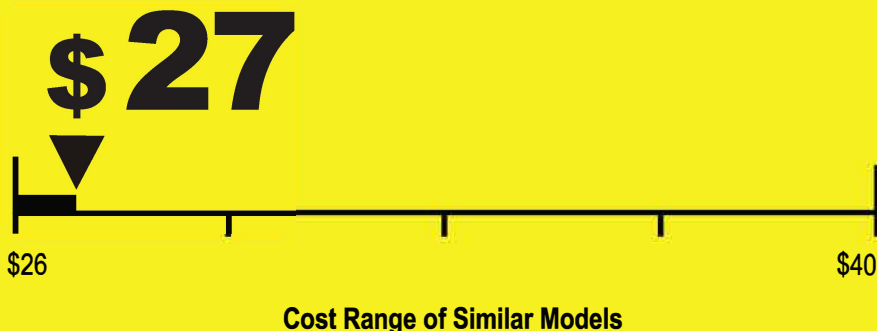

## Estimated Yearly Operating Cost (when used with an electric water heater)

**220** kWh

Estimated Yearly Electricity Use

**\$20**

Estimated Yearly Operating Cost  
(when used with a natural gas water heater)