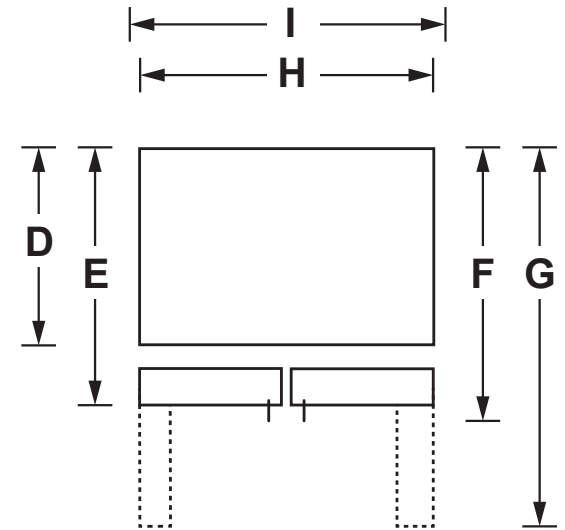

GNE27ESM/EYM

GE® ENERGY STAR® 27.0 Cu. Ft. French-Door Refrigerator

DIMENSIONS AND INSTALLATION INFORMATION (IN INCHES)

OVERALL DIMENSIONS	Height to top of door - crown or flat (in.) A	69-7/8
	Height to top of hinge (in.) B	69-3/4
	Height to top of case (in.) C	68-5/8
	Case depth without door (in.) D	29
	Case depth less door handle (in.) E	33-3/8
	Case depth with door handle (in.) F	35-7/8
	Depth with fresh food door open 90° (in.) G	48-3/8
	Width (in.) H	35-3/4
	Width with door open 90° inc. door handle (in.) I	43-3/4
AIR CLEARANCES	Each side (in.)	1/8
	Top (in.)	1
	Back (in.)	2