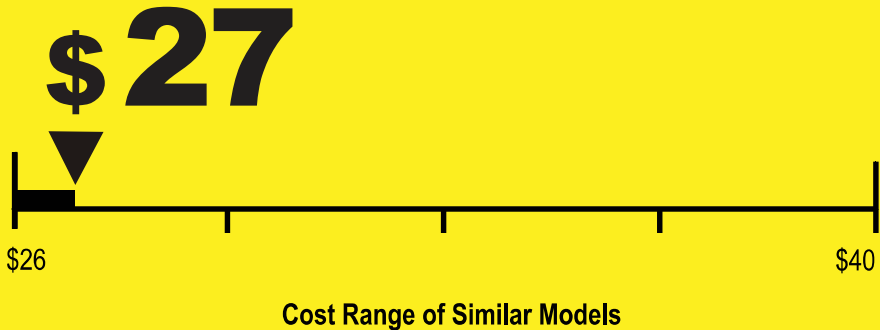

U.S. Government

Federal law prohibits removal of this label before consumer purchase

ENERGYGUIDE

Dishwasher
Capacity: Standard

Beko
Models

DIS25842
DDS25842***

Estimated Yearly Operating Cost (when used with an electric water heater)

220 kWh

Estimated Yearly Electricity Use

\$20

Estimated Yearly Operating Cost
(when used with a natural gas water heater)

Your cost will depend on your utility rates and use.

- Cost range based only on standard capacity models.
- Estimated energy cost is based on 4 wash loads a week, and a national average electricity cost of 13 cents per kWh and natural gas cost of \$1.05 per therm.
- For more information, visit www.ftc.gov/energy.