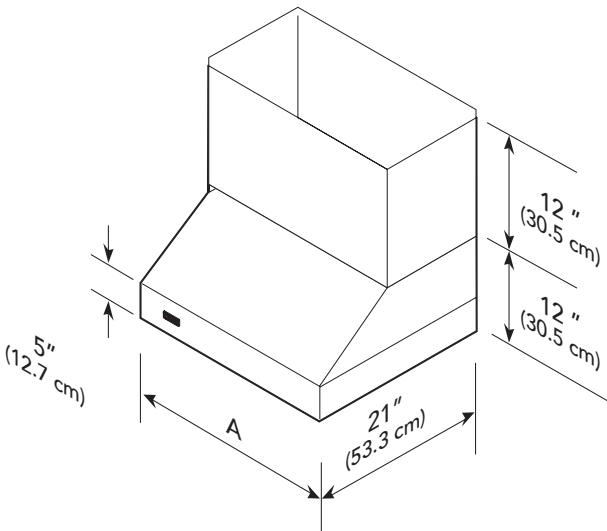

5 SERIES WALL HOODS – 12" HIGH

Viking Professional 5 Series – VWH

12" WALL HOODS WITH VENTILATOR		
DESCRIPTION	VWH53012	VWH53612
Overall Width	29-7/8" (75.9 cm)	35-7/8" (91.1 cm)
Overall Height	12" (30.5 cm)	
Overall Depth	21" (53.3 cm)	
Interior ventilator kit	460 CFM Standard	
Interior duct size**	7" (17.8 cm)	
Interior - Maximum amps	4.9	
Approximate Shipping Weight	56 lbs. (25.2 kg)	60 lbs. (27 kg)

	A (Hood width)
30"W.	29-7/8" (76.2 cm)
36"W	35-7/8" (91.1 cm)

VIKING RANGE, LLC 111 FRONT STREET GREENWOOD, MISSISSIPPI 38930 USA

For detailed product information, model numbers, or to request a quote call 1-888-845-4641 or visit vikingrange.com