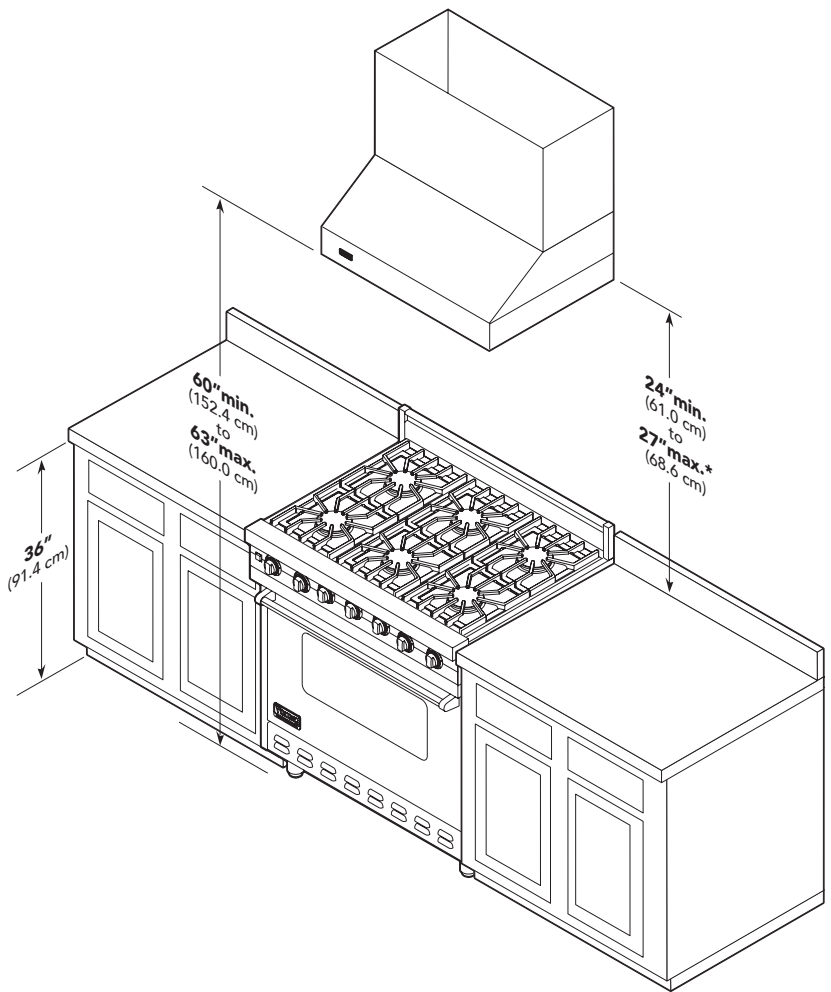

VIKING RANGE, LLC 111 FRONT STREET GREENWOOD, MISSISSIPPI 38930 USA

For detailed product information, model numbers, or to request a quote call 1-888-845-4641 or visit vikingrange.com

© 2014 Viking Range, LLC All rights reserved. Specifications subject to change without notice.