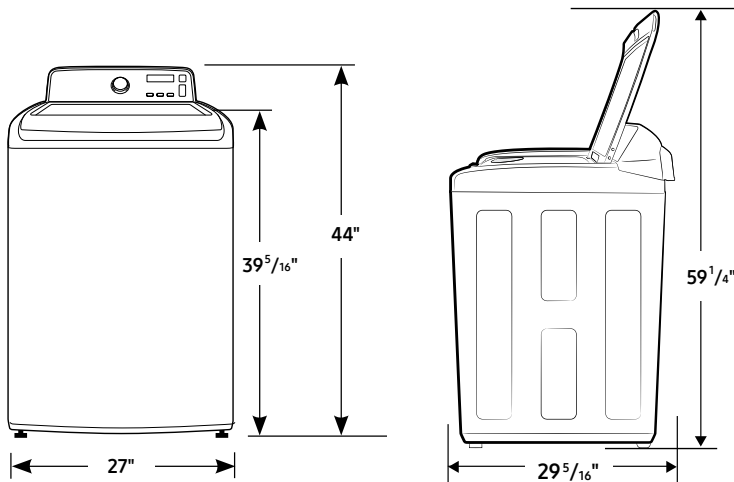

Dimensions

10 Preset Washing Cycles:

Normal, Bedding/Waterproof, Heavy Duty, Permanent Press, Delicates, Quick Wash, Self Clean, Rinse and Spin, Spin Only, Deep Wash

6 Additional Washing Options:

Delay End, Presoak, Extra Rinse, Sound On/Off, Child Lock, Smart Care

5 Temperature Levels:

Hot, Warm, Eco Warm, Cool, Cold

3 Soil Levels:

Heavy, Normal, Light

Dispenser Trays:

Main Wash, Softener, Bleach

Warranty

One (1) Year Parts and Labor
Three (3) Years Stainless Steel Tub (Part Only)
Five (5) Years AC Motor (Part Only)

Product Dimensions & Weight (WxHxD)

Dimensions: 27" x 44" x 29⁵/₁₆"
Weight: 134.5 lbs

Shipping Dimensions & Weight (WxHxD)

Dimensions: 29⁹/₁₆" x 46⁹/₁₆" x 31"
Weight: 145.5 lbs

Color	Model #	UPC Code
White	WA45T3400AW	887276440392

Matching Dryer (Electric/Gas)

White	DVE45T3400W	887276439617
White	DVG45T3400W	887276439624