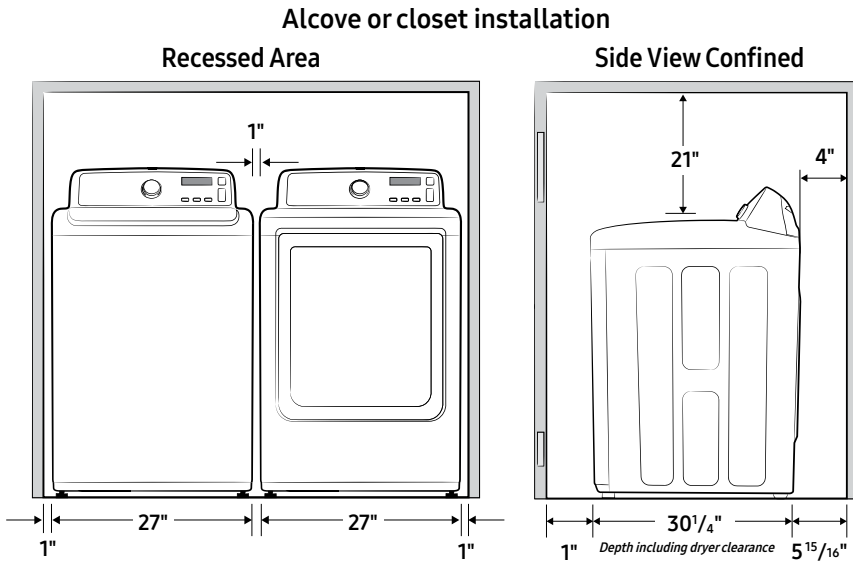

WA45T3400AW

SAMSUNG

Samsung 4.5 cu. ft. Capacity Top Load Washer with Active WaterJet

Installation Specifications

Minimum clearances for closets and alcoves:

- Sides – 1"
- Top – 21"
- Rear – 5¹⁵/₁₆"
- Closet Front – 1"