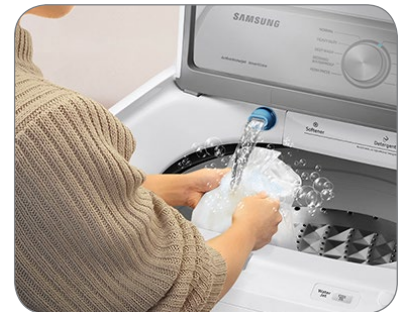

WA45T3400AW

SAMSUNG

Samsung 4.5 cu. ft. Capacity Top Load Washer with Active WaterJet

Signature Features

Large 4.5 cu. ft. Capacity

- Fewer loads, less time in the laundry room, and more time doing the things you love.

Active WaterJet

- Built-in water faucet lets you easily pretreat heavily soiled and stained clothes with a press of a button.

Vibration Reduction Technology+

- Reduces noise and vibration for extra quiet washing.

Available Color

White

Large 4.5 cu. ft. Capacity

Active WaterJet

Features

- Large 4.5 cu. ft. Capacity
- Active WaterJet
- Vibration Reduction Technology+
- Self Clean
- Smart Care*
- Diamond Drum Interior
- Soft-Close Lid
- 700 RPM Maximum Spin Speed
- AC Motor
- 10 Preset Washing Cycles
- 6 Additional Washing Options
- 5 Temperature Levels
- LED Display: Ice Blue