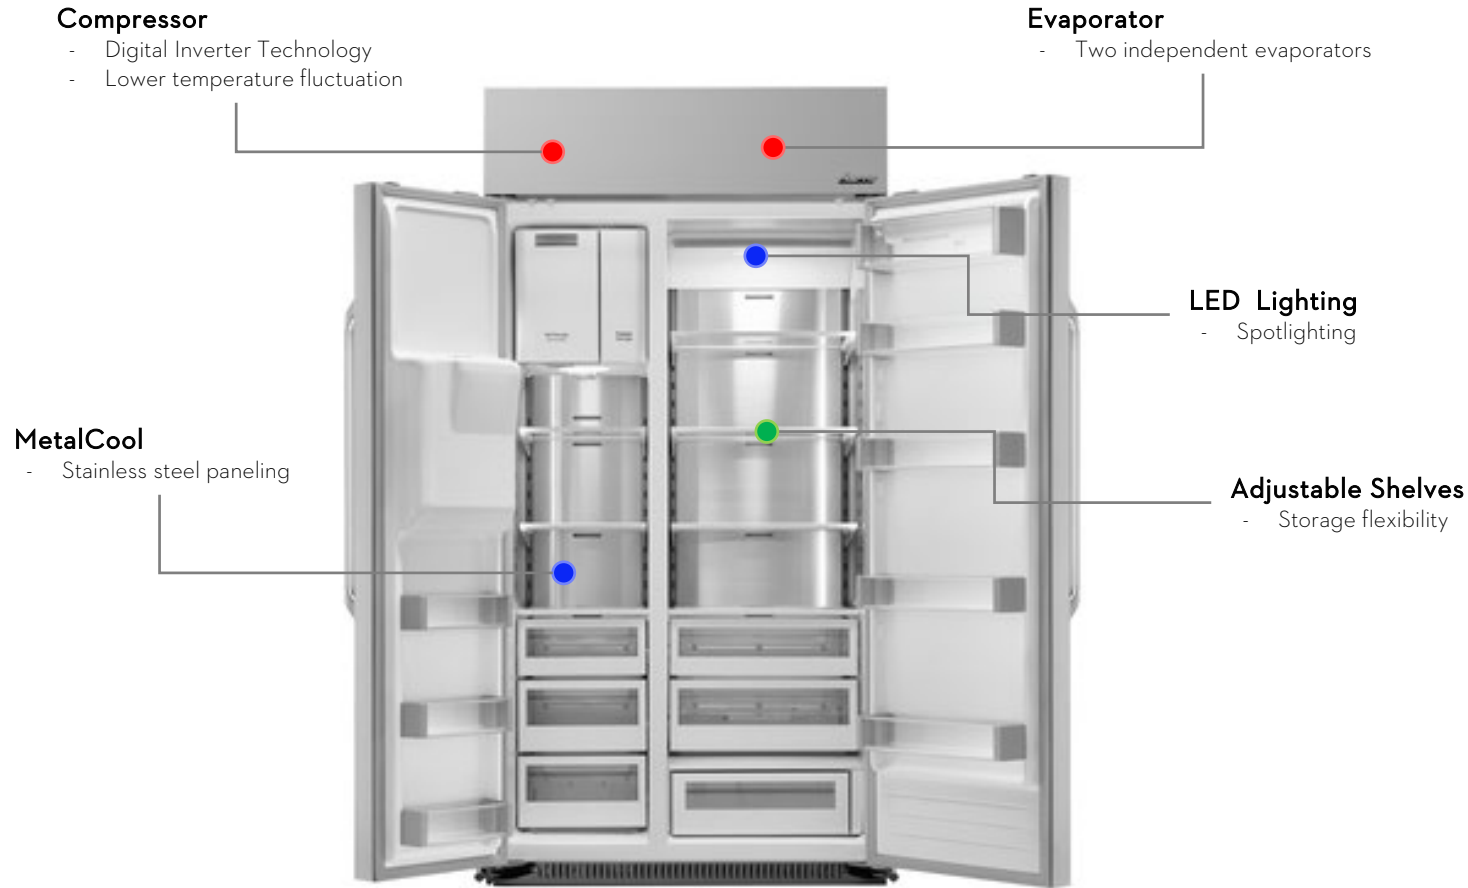

## 42" BUILT IN SIDE-BY-SIDE REFRIGERATOR DYF42SBIWR

### Performance

- Preserve food and drinks longer and fresher with Digital Inverter Technology that runs the compressor using only the power it needs which ultimately contributes to lower temperature fluctuation of  $\pm 0.9^{\circ}\text{F}$  or  $\pm 0.5^{\circ}\text{C}$
- Protecting flavor and aroma for fresher tasting food with two independent evaporators

### Convenience

- Easily store different sized bottles and/or containers with adjustable slide and fold shelves
- Softly close doors and keep cool air in, with self closing hinges that ensures tight and smooth closure
- Easy access to clean filtered water with the external ice and water dispenser
- Reduces power consumption when refrigerator is not in daily use

### Craftmanship

- Easily view what's inside your refrigerator with LED Spotlighting
- MetalCool Stainless Steel interior helps maintain consistent temperature as well as being aesthetically pleasing