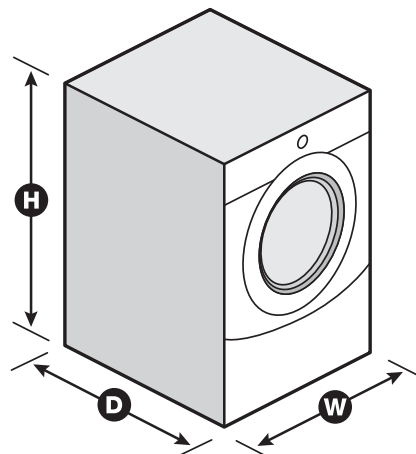

NOTE: Dimensions are for planning purposes only. For complete details, see Installation Instructions packed with product. Specifications subject to change without notice.

®/™ © 2020. All rights reserved. Printed in the U.S.A. D200104XXD. LDR3822PSpecSheetV01.