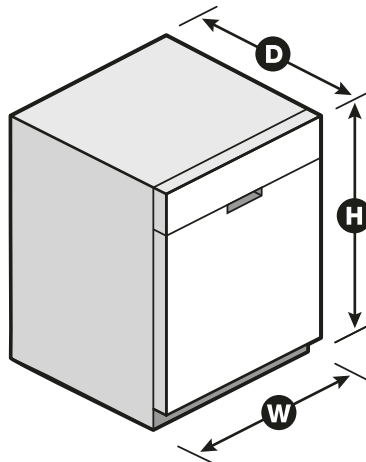

*Per IEC standards. **Compared to Normal cycle with lightly soiled loads. NOTE: Dimensions are for planning purposes only. For complete details, see Installation Instructions packed with product. Specifications subject to change without notice.
®/™ © 2020. All rights reserved. Printed in the U.S.A. D200052XXA. WDF331PAHSPECSHEETV01.