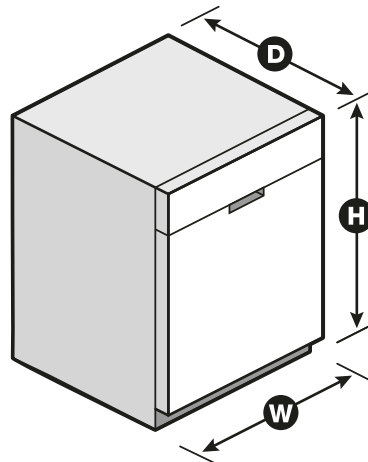

*Per IEC standards. **Compared to Normal cycle with lightly soiled loads. NOTE: Dimensions are for planning purposes only. For complete details, see Installation Instructions packed with product. Specifications subject to change without notice.