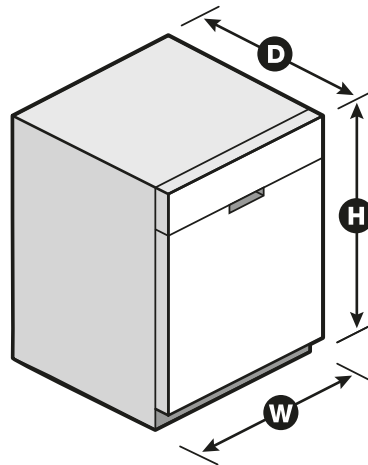

Dimensions

Product Dimensions (H x W x D)	34-1/2" x 23-7/8" x 24-1/2"
Depth with Door Open 90°	49-1/2"

Reference Material

- [Dimension Guide](#)
- [Install Guide](#)
- [Use & Care Guide](#)
- [Energy Guide](#)
- [Warranty](#)

Key Features & Benefits

Third Level Rack

Take advantage of 35% more rack space** to load more dishes and get extra room for hard to fit items.

TotalCoverage Spray Arm

Cleans with twice the jets† for more coverage while a smarter sequence of spray patterns from multiple nozzles hits your dishes with increased water pressure.

Sensor Cycle

Automatically get the right wash and dry settings for each load with two sensors that measure temperature, soil level and load size during prewash and the wash cycle.

*Per IEC standards. **Compared to Whirlpool® dishwashers without a third level rack. †Compared to Whirlpool® dishwashers without TotalCoverage spray arm. NOTE: Dimensions are for planning purposes only. For complete details, see Installation Instructions packed with product. Specifications subject to change without notice.