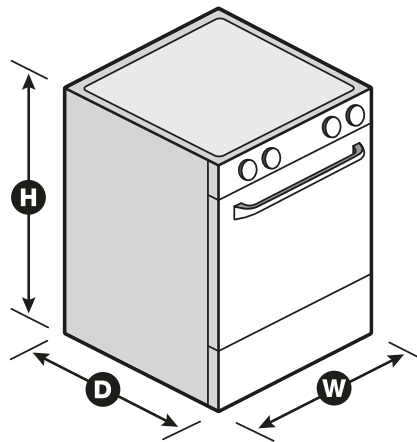

Cleaning Type AquaLift® Self Clean

Number of Elements 5

Element Type Radiant

Element Size/Power
(1) 12/9/6" 3000W
(1) 9/6" 3000W
(1) 6" 1300/3000W
(1) 6" 1200W
(1) 6" 100W

Dimensions

Product Dimensions (H x W x D) 36" x 29-7/8" x 28-5/8"

Depth with Door Open 90° 48-7/8"

Cutout Width 30"

Reference Material

[Dimension Guide](#)

[Install Guide](#)

[Use & Care Guide](#)

[Warranty](#)

*Appliance must be set to remote enable. WiFi & App Required. Features subject to change. Details and privacy info at whirlpool.com/connect. **Not all frozen foods included. Appliance must be set to remote enable. WiFi & App Required. Features subject to change. Details and privacy info at whirlpool.com/connect. †U.S. only. ††Select recipes only. Compatible smart appliance required. Appliance must be set to remote enable. Features subject to change. Details and privacy info at whirlpool.com/connect and yummly.com. NOTE: Dimensions are for planning purposes only. For complete details, see Installation Instructions packed with product. Specifications subject to change without notice. ®/™ © 2020. All rights reserved. Printed in the U.S.A. D200052XXB. WEE750H0HSPECSHEETV01.