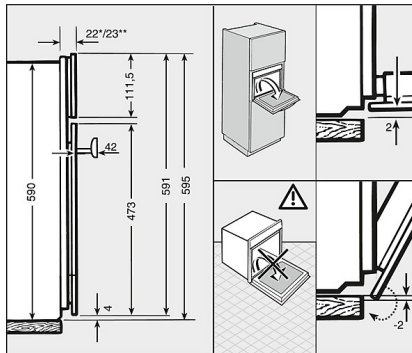

DGC 6000 XXL PureLine (detailed installation drawing)

- Appliances with glass front
- ** Appliances with metal front