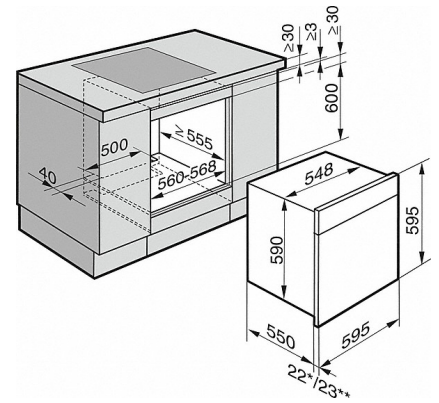

DGC 6000, CLST (Skizze)

- Appliances with glass front
- ** Appliances with metal front