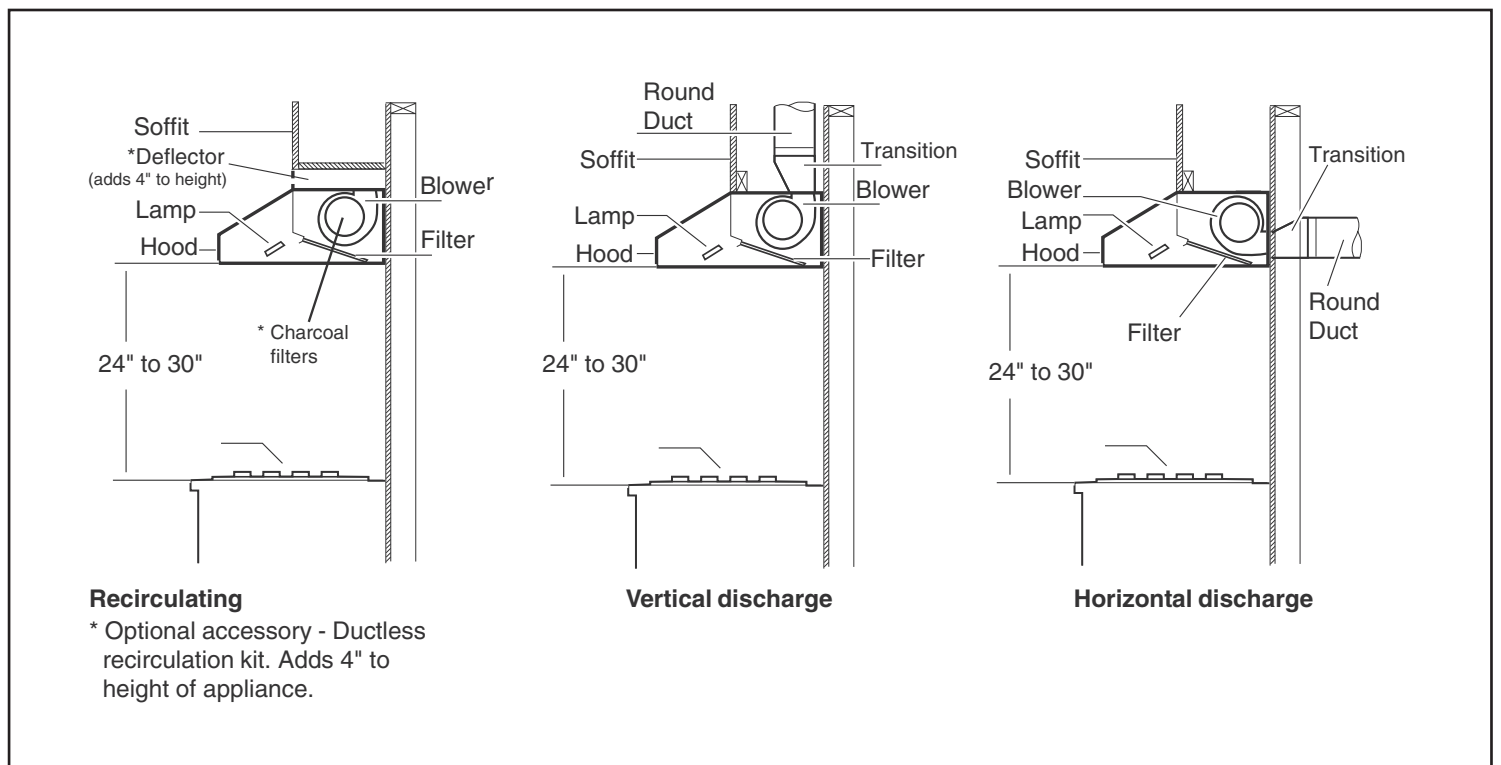

Notes: All height, width and depth dimensions are shown in inches. BSH reserves the absolute and unrestricted right to change product materials and specifications, at any time, without notice. Consult the product's installation instructions for final dimensional data and other details prior to making cutout.

30" Under-Cabinet Wall Hood

800 Series – Stainless Steel DPH30652UC

BOSCH

Invented for life

Installation Details

Recirculating

* Optional accessory - Ductless recirculation kit. Adds 4" to height of appliance.