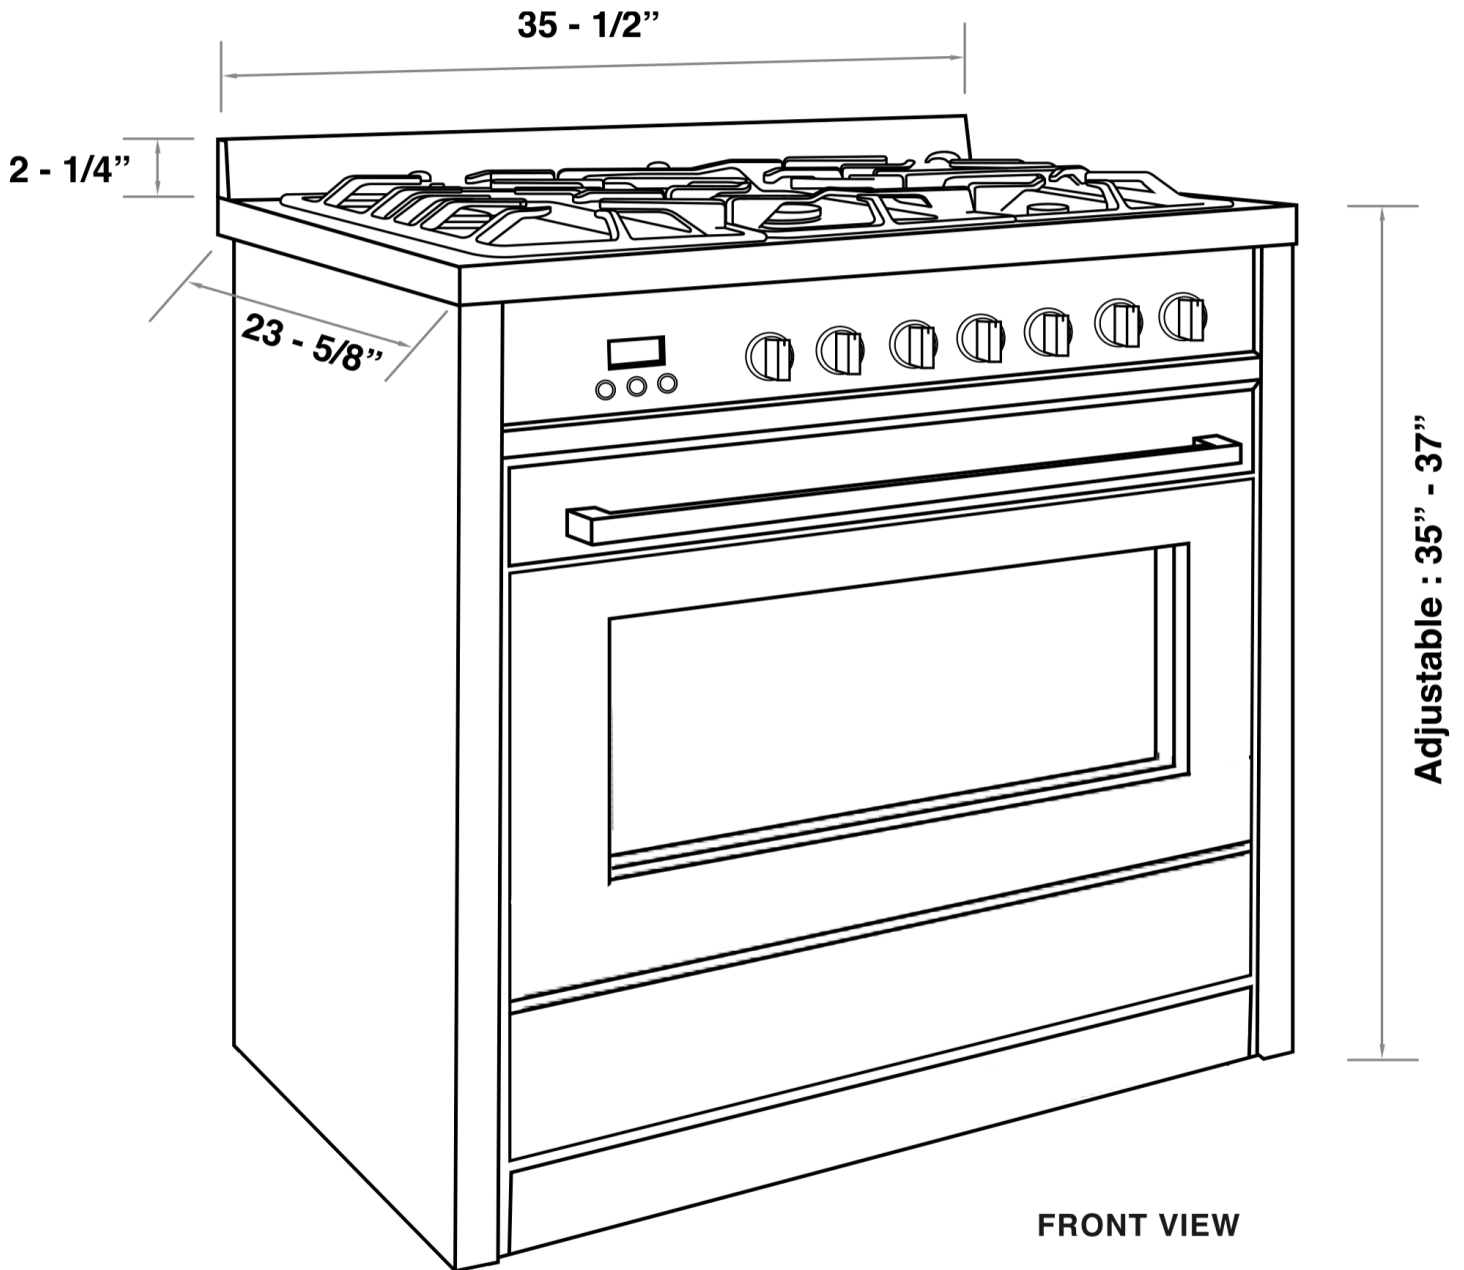

COS-F965NF

Overall Interior Oven Dimensions (W x D x H) : 26 - 1/2" x 18" x 14"

Usable Interior Oven Dimensions (W x D x H) : 26 - 1/2" x 16 - 3/4" x 11 - 1/2"