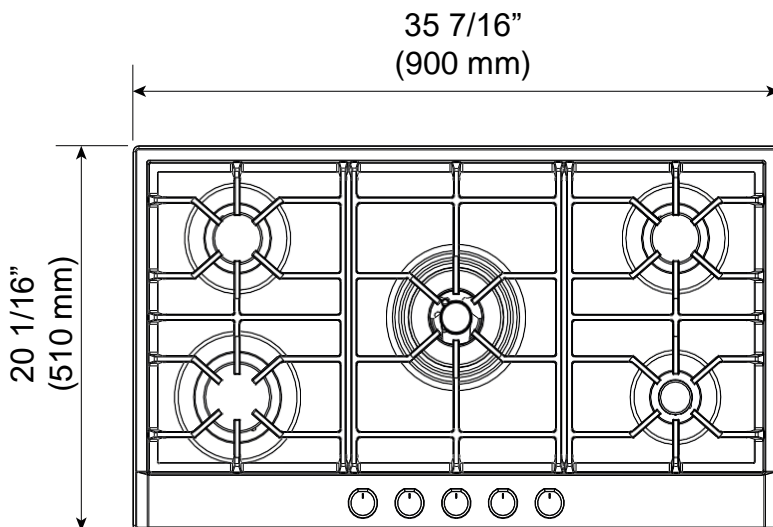

## 36" DESIGNER SERIES GAS COOKTOP

Specifications	
<b>Model Number</b>	<b>VDGCT536FSS</b>
<b>General Features</b>	
Size	36"
Type	Gas
Liquid Propane (LP)	Kit included
Colors	Stainless Steel
Control Knobs	Soft Touch w/ Chrome Cap
Power Requirements	120 Volt 60Hz. 15 Amp
<b>Cook Top Features</b>	
Burners	5
Left Front	10,000 BTU
Right Front	4,000 BTU
Center – Dual Ring	18,000 BTU – outer ring
Left Rear	7,000 BTU
Right Rear	7,000 BTU
Grates and Caps	Cast Iron
Continuous Grates	Yes
Flame Failure Safety Device	Yes
<b>Dimensions</b>	
<b>Cut Out</b>	
Width (in)	33 5/64
Depth (in)	18 57/64
<b>Overall</b>	
Width (in)	35 7/16
Undercounter Thickness (in)	2
Depth (in)	20 1/16